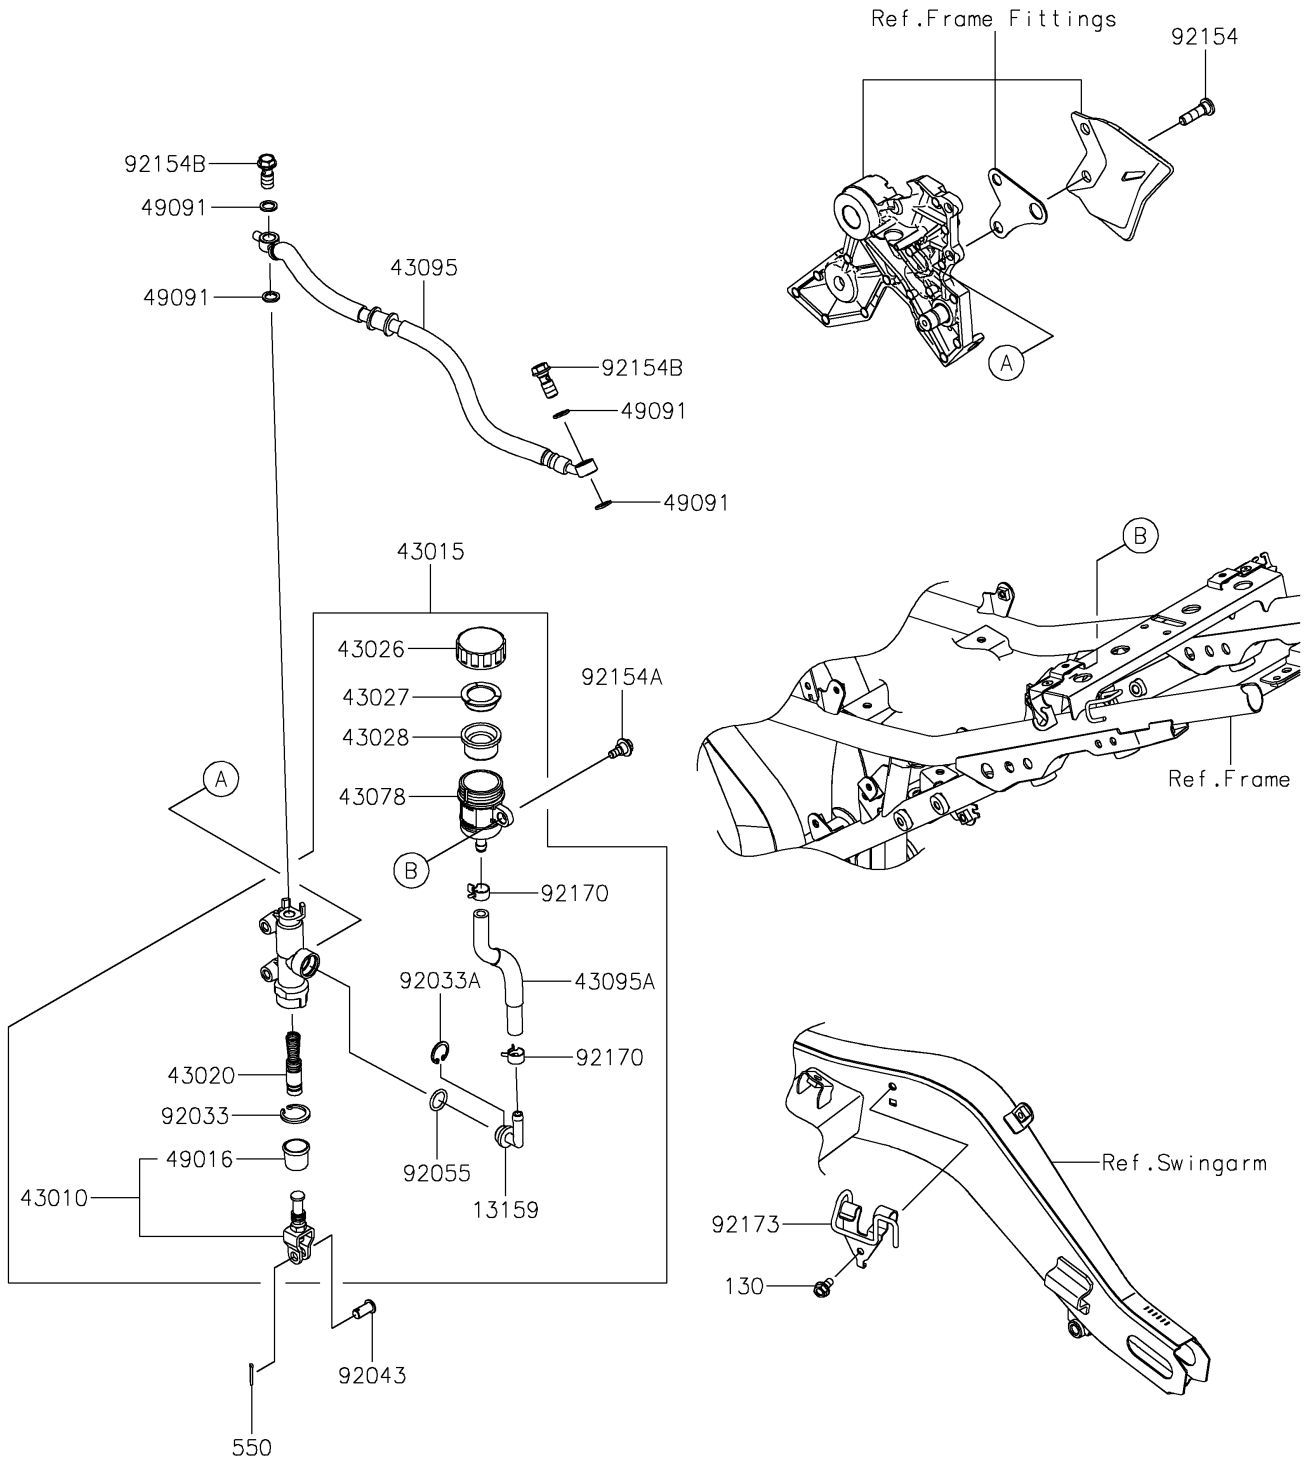

2023 Ninja® 650 PARTS DIAGRAM

Rear Master Cylinder

F2293

2023 Ninja® 650 PARTS LIST

Rear Master Cylinder

ITEM NAME	PART NUMBER	QUANTITY
CONNECTOR (Ref # 13159)	13159-1056	1
ROD-ASSY-BRAKE (Ref # 43010)	43010-0020	1
CYLINDER-ASSY-MASTER,RR (Ref # 43015)	43015-0754	1
PISTON-COMP-BRAKE (Ref # 43020)	43020-1094	1
CAP-BRAKE (Ref # 43026)	43026-0009	1
PLATE-DIAPHRAGM (Ref # 43027)	43027-1053	1
DIAPHRAGM (Ref # 43028)	43028-1065	1
RESERVOIR (Ref # 43078)	43078-0060	1
HOSE-BRAKE,RR,436MM (Ref # 43095)	43095-0965	1
HOSE-BRAKE,RR M/CYL. (Ref # 43095A)	43095-0969	1
COVER-SEAL,BRAKE PISTON (Ref # 49016)	49016-1103	1
WASHER-SEAL,10.1X14.5X1.5 (Ref # 49091)	49091-0001	4
RING-SNAP,20.9X24.6X1.2 (Ref # 92033)	92033-0079	1
RING-SNAP,20.5MM (Ref # 92033A)	92033-1186	1
PIN (Ref # 92043)	92043-0182	1
RING-O,14.8X2.4 (Ref # 92055)	92055-0741	1
BOLT,SOCKET,8X30 (Ref # 92154)	92154-0843	2
BOLT (Ref # 92154A)	92154-0929	1
BOLT,OIL,L=23 (Ref # 92154B)	92154-4239	2
CLAMP,HOSE (Ref # 92170)	92170-1091	2
CLAMP (Ref # 92173)	92173-2291	1
BOLT-FLANGED,6X12 (Ref # 130)	130BA0612	1
PIN-COTTER,2.0X15 (Ref # 550)	550AA2015	1