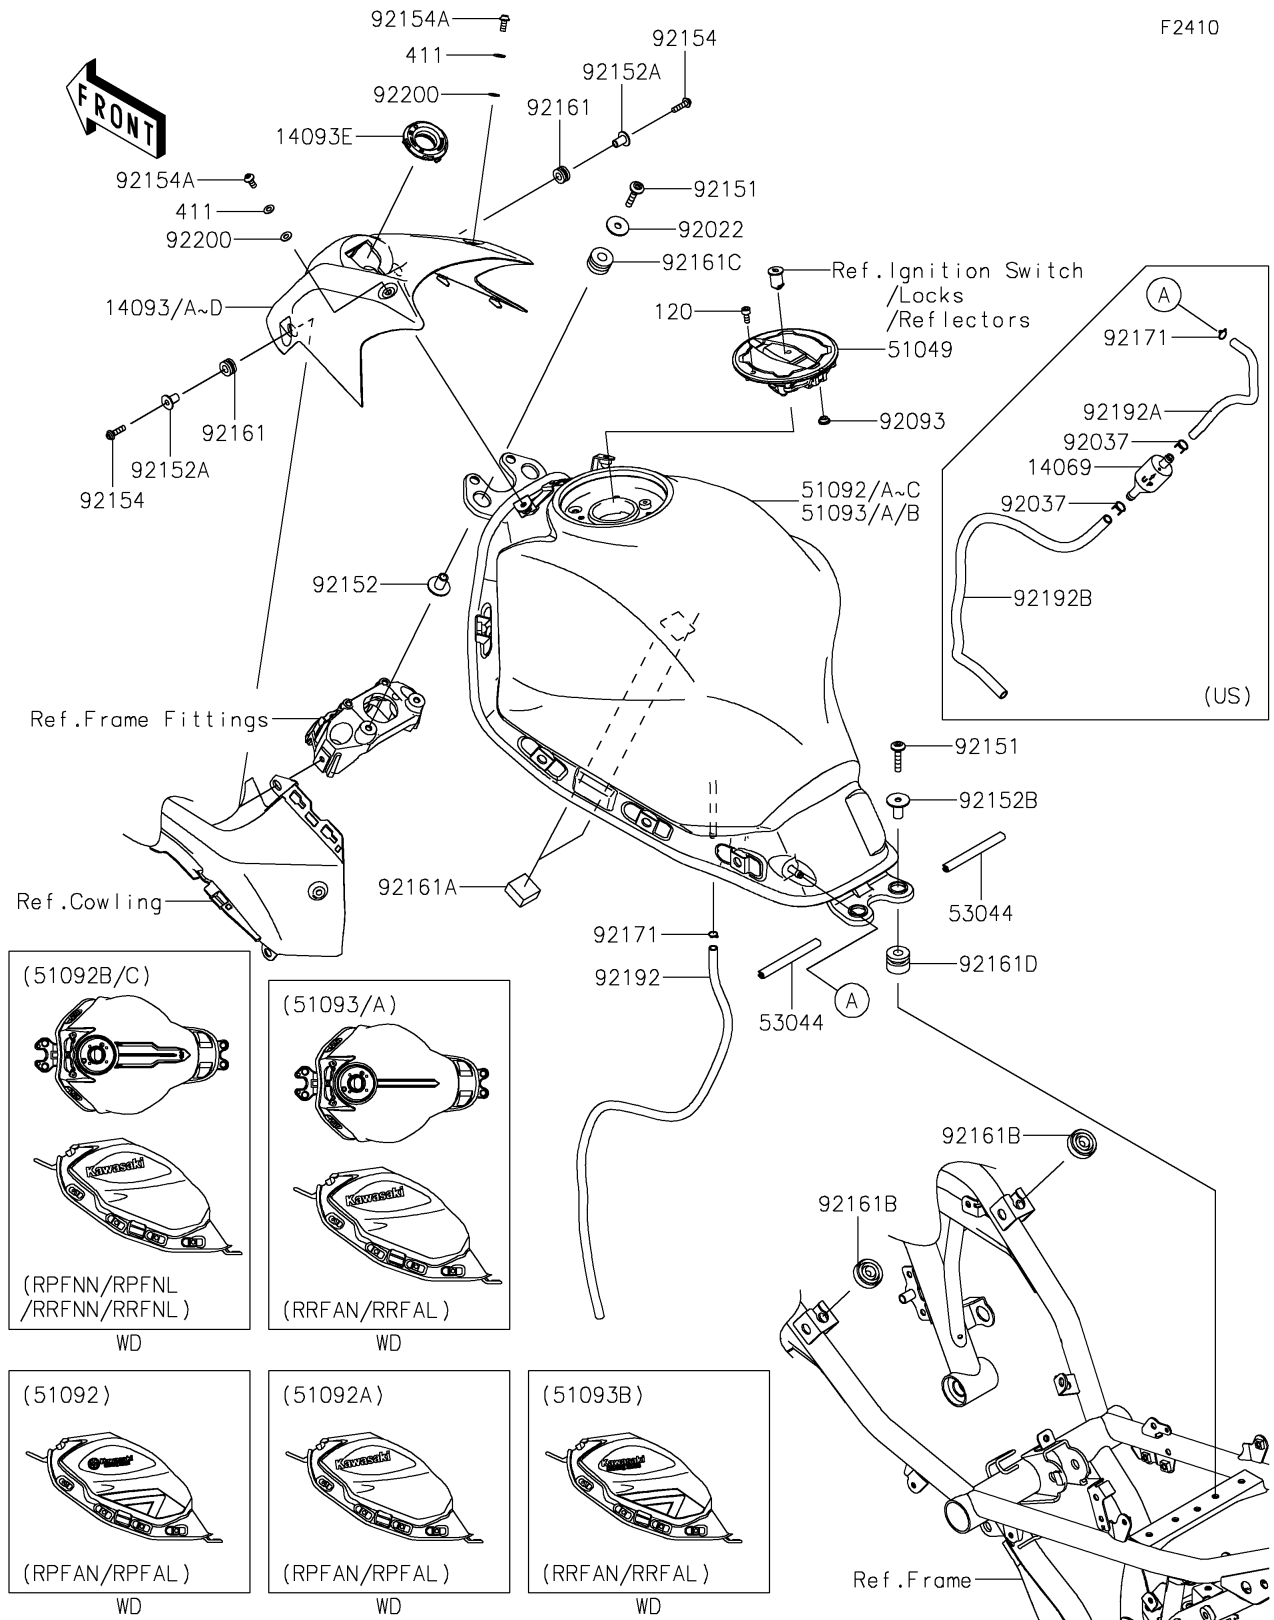

2023 Ninja® 650 PARTS DIAGRAM

Fuel Tank

2023 Ninja® 650 PARTS LIST

Fuel Tank

ITEM NAME	PART NUMBER	QUANTITY
BREATHER,FUEL TANK (Ref # 14069)	14069-1004	1
COVER,TANK,EBONY (Ref # 14093D)	14093-0483-H8	1
COVER,IGNITION SW. (Ref # 14093E)	14093-0952	1
CAP-TANK,FUEL (Ref # 51049)	51049-0756	1
TANK-COMP-FUEL,M.M.G.GRAY (Ref # 51092B)	51092-5366-68P	1
TRIM,L=85 (Ref # 53044)	53044-0556	2
WASHER,7X24X1.6 (Ref # 92022)	92022-228	2
CLAMP,TUBE (Ref # 92037)	92037-147	2
SEAL,FUEL TANK CAP (Ref # 92093)	92093-1030	1
BOLT,SOCKET,6X30 (Ref # 92151)	92151-1605	4
COLLAR,6.5X10X17.6 (Ref # 92152)	92152-1655	2
COLLAR,5.6X16X14.2 (Ref # 92152A)	92152-2229	2
COLLAR,6.5X10X21.1 (Ref # 92152B)	92152-2325	2
BOLT,SOCKET,5X20 (Ref # 92154)	92154-0210	2
BOLT,SOCKET,5X12 (Ref # 92154A)	92154-1421	2
DAMPER,8X16X8.6 (Ref # 92161)	92161-0685	2
DAMPER,T=13 (Ref # 92161A)	92161-0792	2
DAMPER,14X30X10 (Ref # 92161B)	92161-1368	2
DAMPER,10X24X15 (Ref # 92161C)	92161-1482	2
DAMPER,10X24X19 (Ref # 92161D)	92161-1929	2
CLAMP,8X0.7 (Ref # 92171)	92171-1973	1
TUBE,6X9X620 (Ref # 92192)	92192-1085	1
TUBE,6X9X173/35 (Ref # 92192A)	92192-1702	1
TUBE,7X10.5X480 (Ref # 92192B)	92192-1724	1
WASHER,NYLON,5.3X11.5X0.5 (Ref # 92200)	92200-0006	2
BOLT-SOCKET,5X12 (Ref # 120)	120CA0512	4
WASHER-PLAIN,5MM (Ref # 411)	411AA0500	2
CLAMP,8X0.7 (Ref # 92171)	92171-1973	2