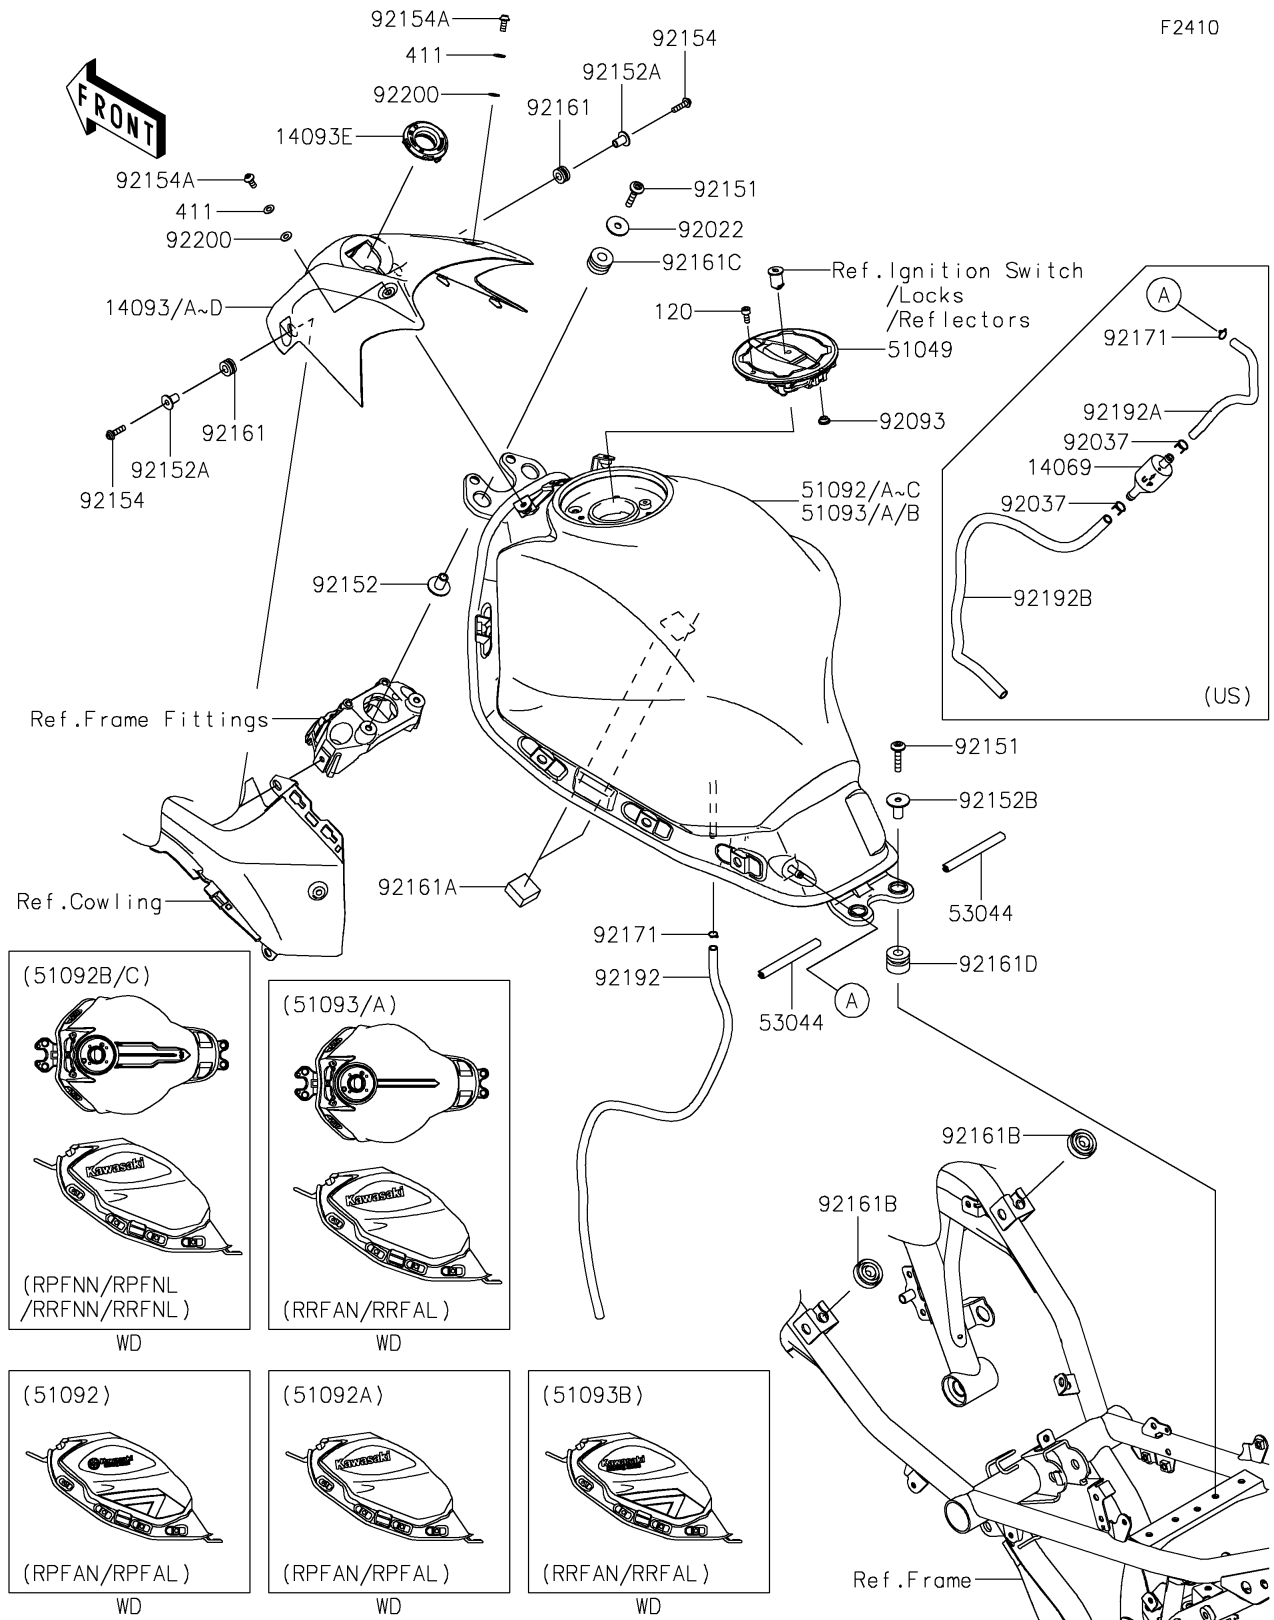

2023 NINJA® 650 PARTS DIAGRAM

Fuel Tank

2023 NINJA® 650 PARTS LIST

Fuel Tank

ITEM NAME	PART NUMBER	QUANTITY
BREATHER,FUEL TANK (Ref # 14069)	14069-1004	1
COVER,TANK,EBONY (Ref # 14093D)	14093-0483-H8	1
COVER,IGNITION SW. (Ref # 14093E)	14093-0952	1
CAP-TANK,FUEL (Ref # 51049)	51049-0756	1
TANK-COMP-FUEL,M.M.G.GRAY (Ref # 51092B)	51092-5366-68P	1
TRIM,L=85 (Ref # 53044)	53044-0556	2
WASHER,7X24X1.6 (Ref # 92022)	92022-228	2
CLAMP,TUBE (Ref # 92037)	92037-147	2
SEAL,FUEL TANK CAP (Ref # 92093)	92093-1030	1
BOLT,SOCKET,6X30 (Ref # 92151)	92151-1605	4
COLLAR,6.5X10X17.6 (Ref # 92152)	92152-1655	2
COLLAR,5.6X16X14.2 (Ref # 92152A)	92152-2229	2
COLLAR,6.5X10X21.1 (Ref # 92152B)	92152-2325	2
BOLT,SOCKET,5X20 (Ref # 92154)	92154-0210	2
BOLT,SOCKET,5X12 (Ref # 92154A)	92154-1421	2
DAMPER,8X16X8.6 (Ref # 92161)	92161-0685	2
DAMPER,T=13 (Ref # 92161A)	92161-0792	2
DAMPER,14X30X10 (Ref # 92161B)	92161-1368	2
DAMPER,10X24X15 (Ref # 92161C)	92161-1482	2
DAMPER,10X24X19 (Ref # 92161D)	92161-1929	2
CLAMP,8X0.7 (Ref # 92171)	92171-1973	1
TUBE,6X9X620 (Ref # 92192)	92192-1085	1
TUBE,6X9X173/35 (Ref # 92192A)	92192-1702	1
TUBE,7X10.5X480 (Ref # 92192B)	92192-1724	1
WASHER,NYLON,5.3X11.5X0.5 (Ref # 92200)	92200-0006	2
BOLT-SOCKET,5X12 (Ref # 120)	120CA0512	4
WASHER-PLAIN,5MM (Ref # 411)	411AA0500	2
CLAMP,8X0.7 (Ref # 92171)	92171-1973	2