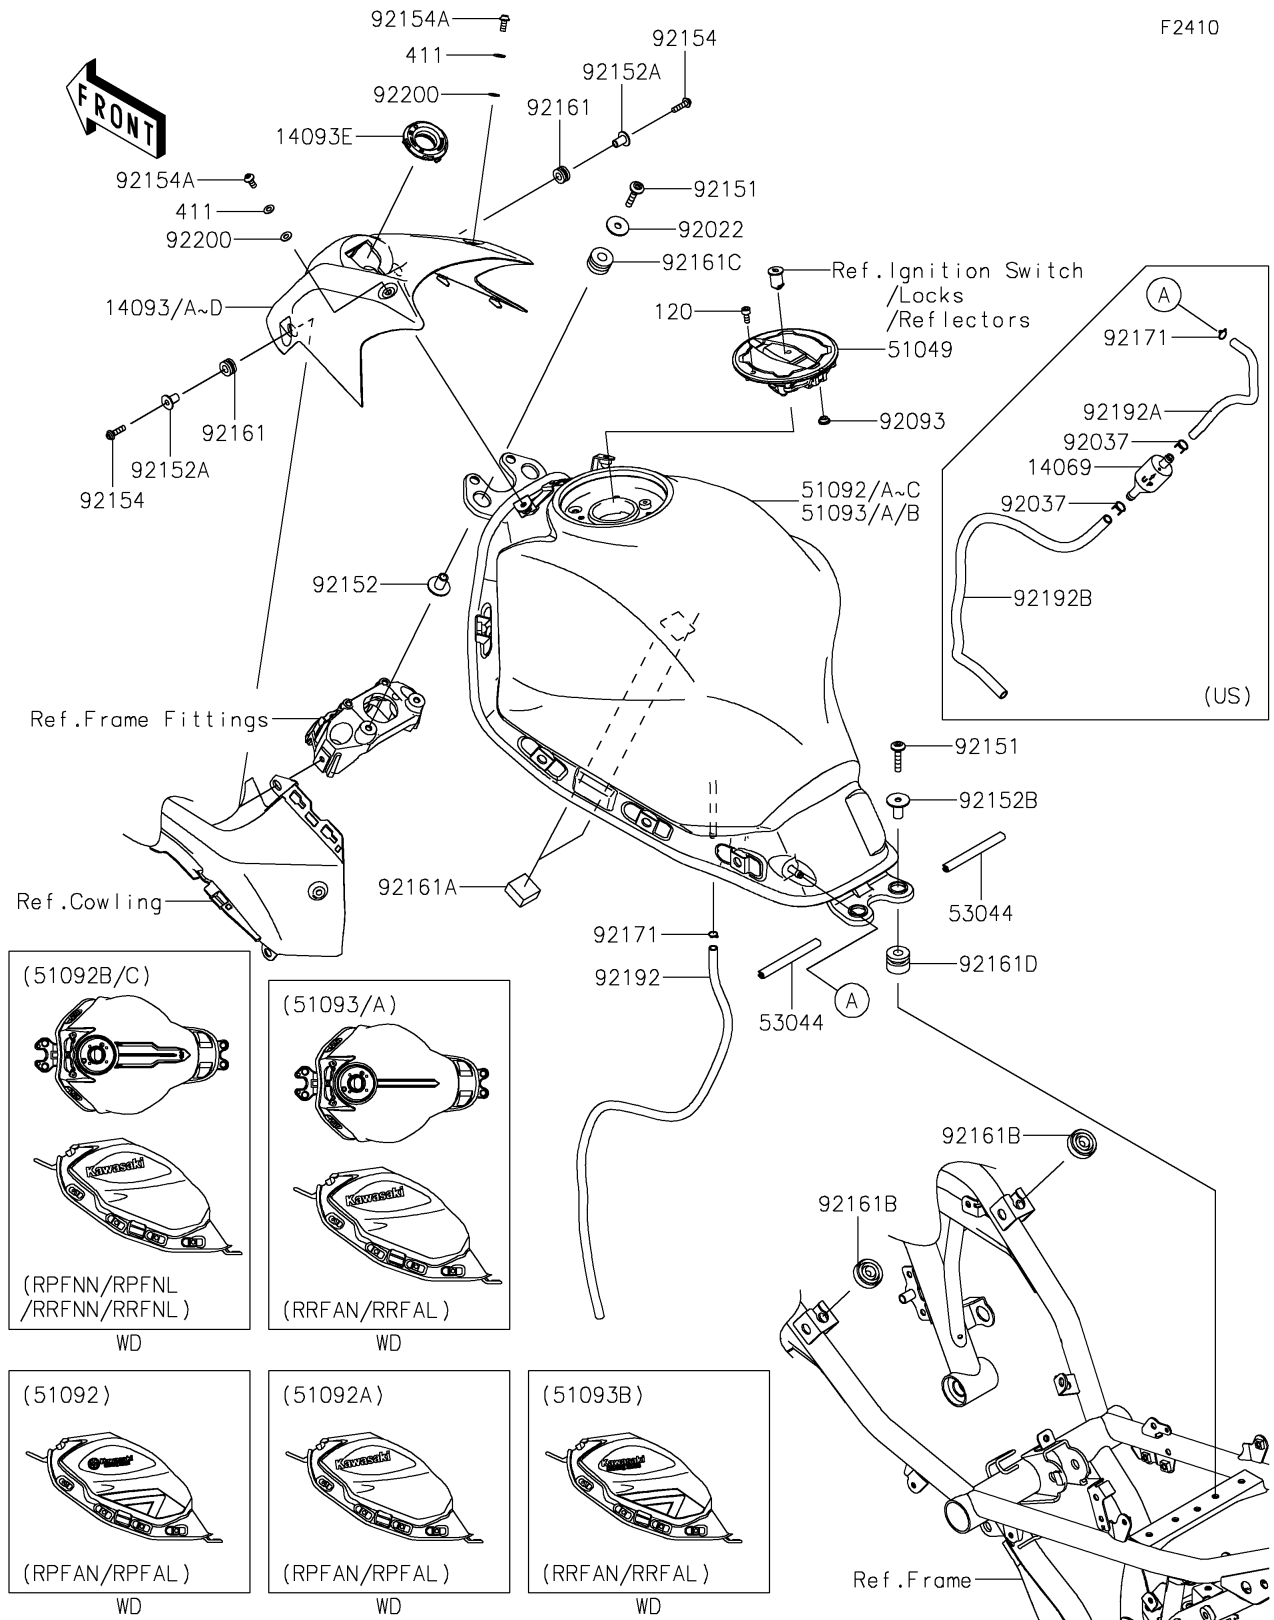

2024 NINJA® 650 PARTS DIAGRAM

Fuel Tank

F2410

2024 NINJA® 650 PARTS LIST

Fuel Tank

ITEM NAME	PART NUMBER	QUANTITY
BREATHER,FUEL TANK (Ref # 14069)	14069-1004	1
COVER,TANK,EBONY (Ref # 14093D)	14093-0483-H8	1
COVER,IGNITION SW. (Ref # 14093E)	14093-0952	1
CAP-TANK,FUEL (Ref # 51049)	51049-0756	1
TANK-COMP-FUEL,M.M.G.GRAY (Ref # 51092C)	51092-5371-68P	1
TRIM,L=85 (Ref # 53044)	53044-0556	2
WASHER,7X24X1.6 (Ref # 92022)	92022-228	2
CLAMP,TUBE (Ref # 92037)	92037-147	2
SEAL,FUEL TANK CAP (Ref # 92093)	92093-1030	1
BOLT,SOCKET,6X30 (Ref # 92151)	92151-1605	4
COLLAR,6.5X10X17.6 (Ref # 92152)	92152-1655	2
COLLAR,5.6X16X14.2 (Ref # 92152A)	92152-2229	2
COLLAR,6.5X10X21.1 (Ref # 92152B)	92152-2325	2
BOLT,SOCKET,5X20 (Ref # 92154)	92154-0210	2
BOLT,SOCKET,5X12 (Ref # 92154A)	92154-1421	2
DAMPER,8X16X8.6 (Ref # 92161)	92161-0685	2
DAMPER,T=13 (Ref # 92161A)	92161-0792	2
DAMPER,14X30X10 (Ref # 92161B)	92161-1368	2
DAMPER,10X24X15 (Ref # 92161C)	92161-1482	2
DAMPER,10X24X19 (Ref # 92161D)	92161-1929	2
CLAMP,8X0.7 (Ref # 92171)	92171-1973	1
TUBE,6X9X620 (Ref # 92192)	92192-1085	1
TUBE,6X9X173/35 (Ref # 92192A)	92192-1702	1
TUBE,7X10.5X480 (Ref # 92192B)	92192-1724	1
WASHER,NYLON,5.3X11.5X0.5 (Ref # 92200)	92200-0006	2
BOLT-SOCKET,5X12 (Ref # 120)	120CA0512	4
WASHER-PLAIN,5MM (Ref # 411)	411AA0500	2
CLAMP,8X0.7 (Ref # 92171)	92171-1973	2