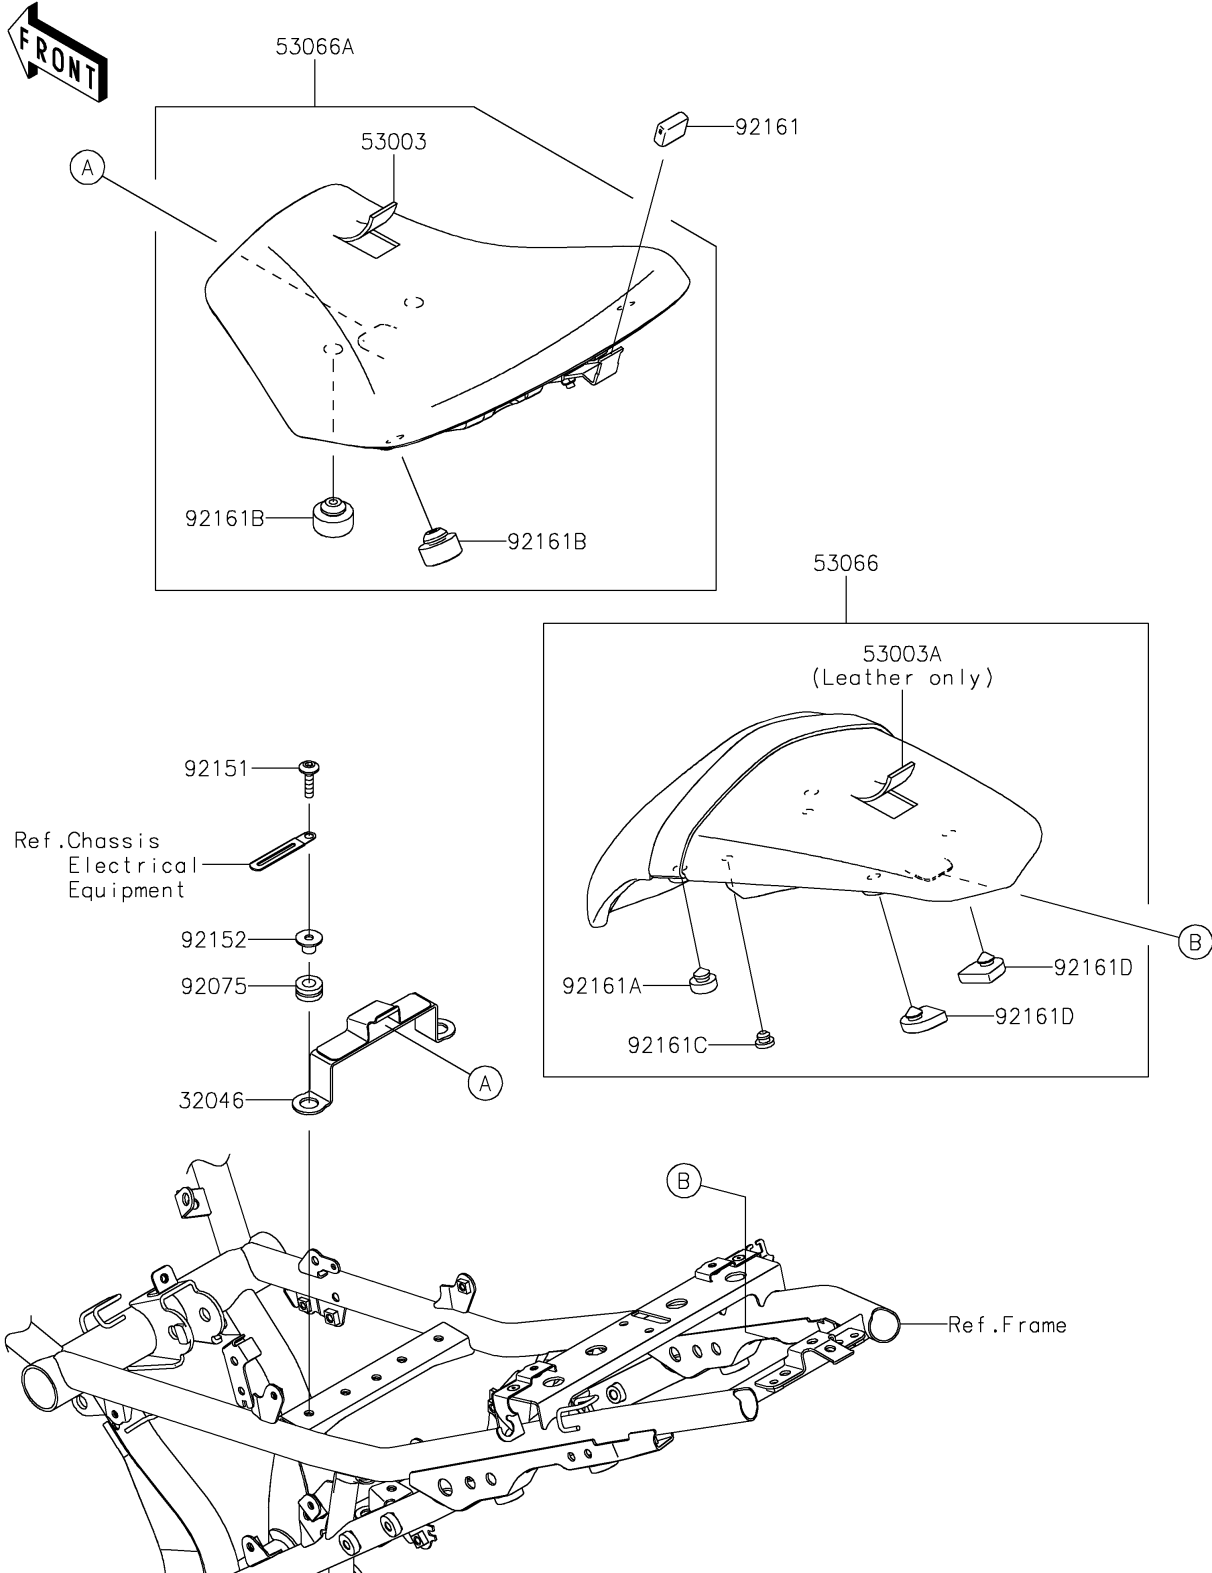

2023 Ninja® 650 KRT Edition PARTS DIAGRAM

Seat

F2510

2023 Ninja® 650 KRT Edition PARTS LIST

Seat

ITEM NAME	PART NUMBER	QUANTITY
BRACKET-SEAT (Ref # 32046)	32046-0394	1
LEATHER,FR SEAT,BLACK (Ref # 53003)	53003-0443-MA	1
LEATHER,RR,BLACK (Ref # 53003A)	53003-0505-MA	1
SEAT-ASSY,RR,BLACK+BLK (Ref # 53066)	53066-0662-12Y	1
SEAT-ASSY,FR,BLACK (Ref # 53066A)	53066-0690-MA	1
DAMPER (Ref # 92075)	92075-1880	2
BOLT,SOCKET,6X25 (Ref # 92151)	92151-1611	2
COLLAR,6.5X10X11.6 (Ref # 92152)	92152-2326	2
DAMPER,SEAT BRACKET,FR (Ref # 92161)	92161-1865	1
DAMPER,10X20X8 (Ref # 92161A)	92161-1898	2
DAMPER,14X30X14.5 (Ref # 92161B)	92161-1970	4
DAMPER (Ref # 92161C)	92161-1971	2
DAMPER (Ref # 92161D)	92161-2259	2