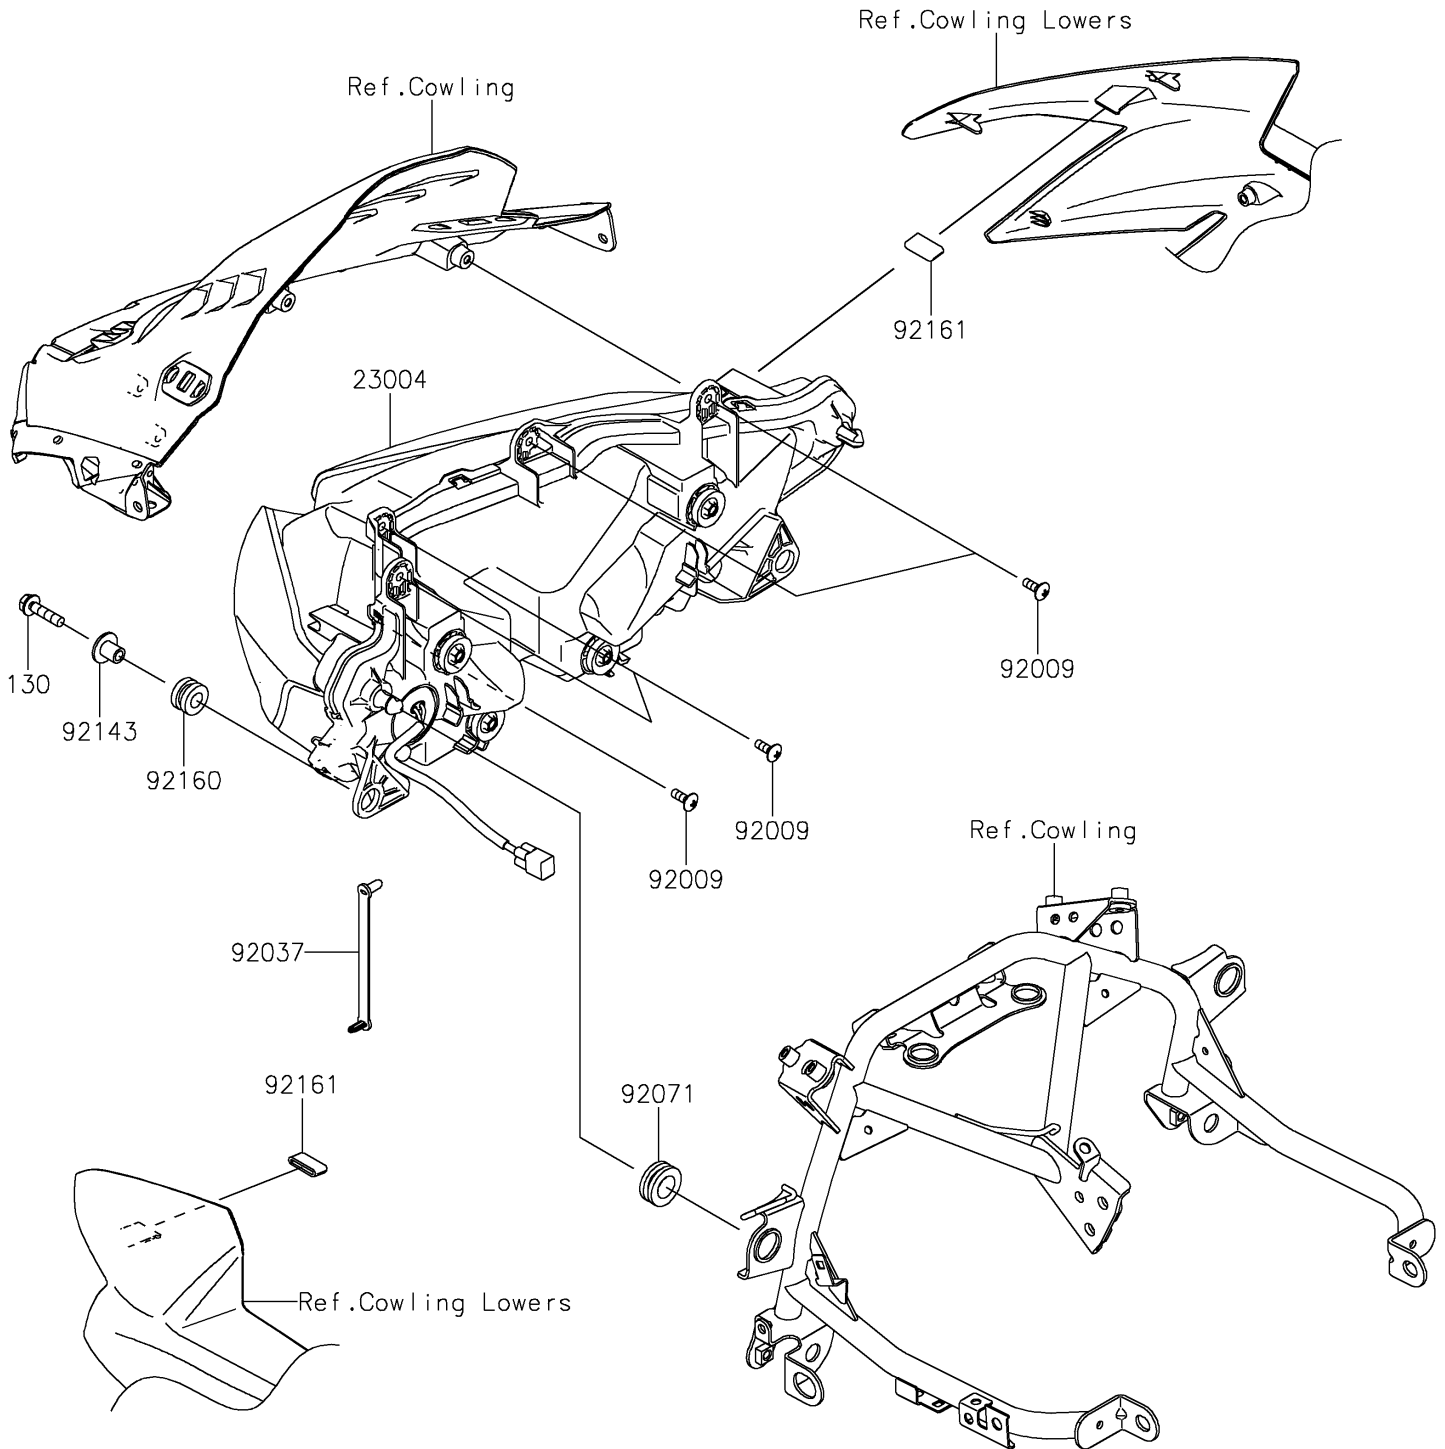

2024 NINJA® 650 PARTS DIAGRAM

Headlight(s)

F2710

2024 NINJA® 650 PARTS LIST

Headlight(s)

ITEM NAME	PART NUMBER	QUANTITY
LAMP-HEAD,LED (Ref # 23004)	23004-0423	1
SCREW,TAPPING,5X14 (Ref # 92009)	92009-1197	5
CLAMP,SPEED,L=80.5 (Ref # 92037)	92037-1903	1
GROMMET (Ref # 92071)	92071-1131	2
COLLAR (Ref # 92143)	92143-1353	2
DAMPER,10X20X12 (Ref # 92160)	92160-1167	2
DAMPER,12X23 (Ref # 92161)	92161-1367	2
BOLT-FLANGED,6X25 (Ref # 130)	130BA0625	2