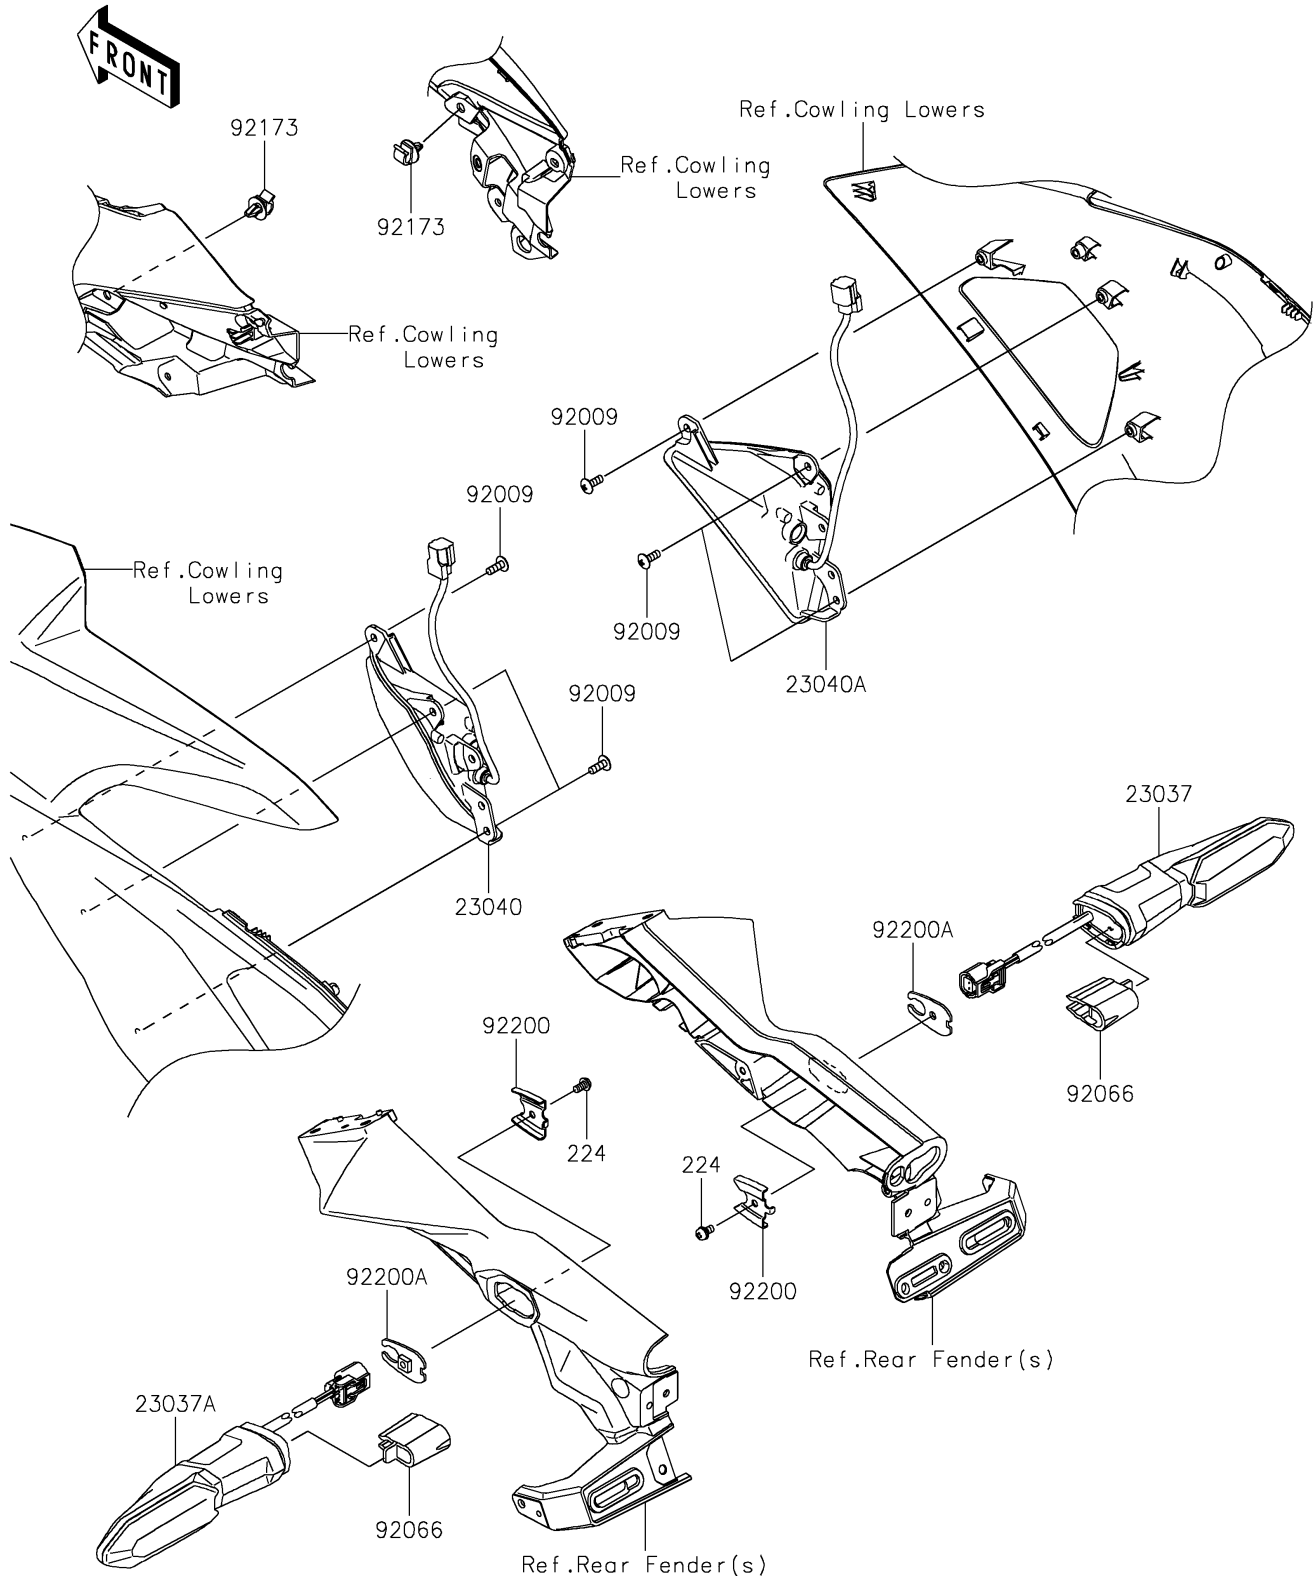

2024 NINJA® 650 PARTS DIAGRAM

Turn Signals

F2730

2024 NINJA® 650 PARTS LIST

Turn Signals

ITEM NAME	PART NUMBER	QUANTITY
LAMP-ASSY-SIGNAL,LED,RH (Ref # 23037)	23037-0473	1
LAMP-ASSY-SIGNAL,LED,LH (Ref # 23037A)	23037-0561	1
LAMP-SIGNAL,LED,FR,LH (Ref # 23040)	23040-0157	1
LAMP-SIGNAL,LED,FR,RH (Ref # 23040A)	23040-0158	1
SCREW,TAPPING,5X14 (Ref # 92009)	92009-1197	6
PLUG,SIGNAL LAMP (Ref # 92066)	92066-0919	2
CLAMP,CABLE CLIP (Ref # 92173)	92173-1022	2
WASHER (Ref # 92200)	92200-0855	2
WASHER,SIGNAL LAMP (Ref # 92200A)	92200-2294	2
SCREW-PAN-WP-CROS,4X8 (Ref # 224)	224AB0408	2