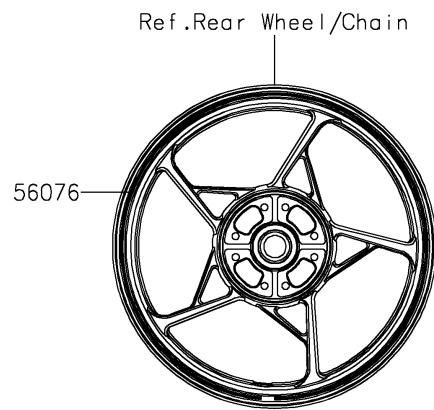

2023 Ninja® 650 PARTS DIAGRAM

Decals(Ebony)(RPFNN/RPFNL)

F2861

2023 Ninja® 650 PARTS LIST

Decals(Ebony)(RPFNN/RPFNL)

ITEM NAME	PART NUMBER	QUANTITY
MARK,FUEL TANK,KAWASAKI (Ref # 56054)	56054-1988	2
MARK,WINDSHIELD,KAWASAKI (Ref # 56054A)	56054-2261	1
MARK,TAIL COVER,650 (Ref # 56054B)	56054-2980	2
PATTERN,WHEEL,GOLD/BLK,4X1353 (Ref # 56076)	56076-3996	4
PATTERN,SIDE COWL.,LH (Ref # 56076A)	56076-7498	1
PATTERN,SIDE COWL.,RH (Ref # 56076B)	56076-7499	1
PATTERN,FUEL TANK (Ref # 56076C)	56076-7500	1
RIM STRIPE APPLICATOR (Ref # 57001)	57001-1752	AR