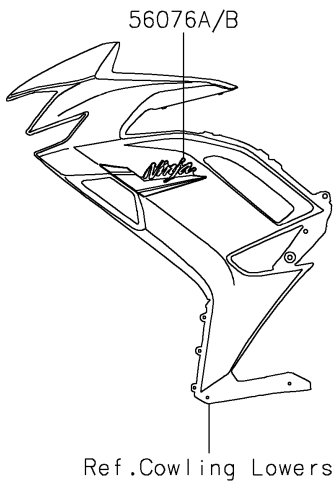

2023 Ninja® 650 PARTS DIAGRAM

Decals(Ebony)(RPFNN/RPFNL)

F2861

2023 Ninja® 650 PARTS LIST

Decals(Ebony)(RPFNN/RPFNL)

ITEM NAME	PART NUMBER	QUANTITY
MARK,FUEL TANK,KAWASAKI (Ref # 56054)	56054-1988	2
MARK,WINDSHIELD,KAWASAKI (Ref # 56054A)	56054-2261	1
MARK,TAIL COVER,650 (Ref # 56054B)	56054-2980	2
PATTERN,WHEEL,GOLD/BLK,4X1353 (Ref # 56076)	56076-3996	4
PATTERN,SIDE COWL.,LH (Ref # 56076A)	56076-7498	1
PATTERN,SIDE COWL.,RH (Ref # 56076B)	56076-7499	1
PATTERN,FUEL TANK (Ref # 56076C)	56076-7500	1
RIM STRIPE APPLICATOR (Ref # 57001)	57001-1752	AR