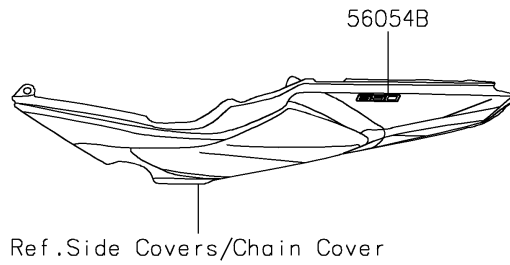

2023 Ninja® 650 PARTS DIAGRAM

Decals(Ebony)(RPFNN/RPFNL)

F2861

2023 Ninja® 650 PARTS LIST

Decals(Ebony)(RPFNN/RPFNL)

ITEM NAME	PART NUMBER	QUANTITY
MARK,FUEL TANK,KAWASAKI (Ref # 56054)	56054-1988	2
MARK,WINDSHIELD,KAWASAKI (Ref # 56054A)	56054-2261	1
MARK,TAIL COVER,650 (Ref # 56054B)	56054-2980	2
PATTERN,WHEEL,GOLD/BLK,4X1353 (Ref # 56076)	56076-3996	4
PATTERN,SIDE COWL.,LH (Ref # 56076A)	56076-7498	1
PATTERN,SIDE COWL.,RH (Ref # 56076B)	56076-7499	1
PATTERN,FUEL TANK (Ref # 56076C)	56076-7500	1
RIM STRIPE APPLICATOR (Ref # 57001)	57001-1752	AR