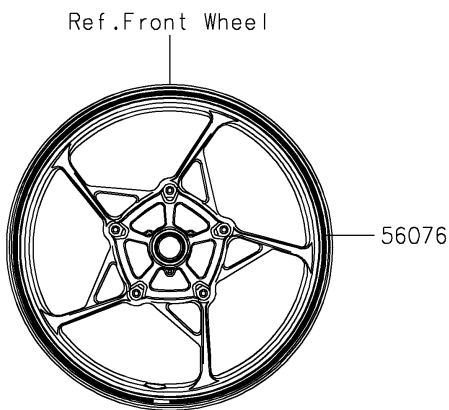

2023 Ninja® 650 PARTS DIAGRAM

Decals(Ebony)(RPFNN/RPFNL)

F2861

2023 Ninja® 650 PARTS LIST

Decals(Ebony)(RPFNN/RPFNL)

ITEM NAME	PART NUMBER	QUANTITY
MARK,FUEL TANK,KAWASAKI (Ref # 56054)	56054-1988	2
MARK,WINDSHIELD,KAWASAKI (Ref # 56054A)	56054-2261	1
MARK,TAIL COVER,650 (Ref # 56054B)	56054-2980	2
PATTERN,WHEEL,GOLD/BLK,4X1353 (Ref # 56076)	56076-3996	4
PATTERN,SIDE COWL.,LH (Ref # 56076A)	56076-7498	1
PATTERN,SIDE COWL.,RH (Ref # 56076B)	56076-7499	1
PATTERN,FUEL TANK (Ref # 56076C)	56076-7500	1
RIM STRIPE APPLICATOR (Ref # 57001)	57001-1752	AR