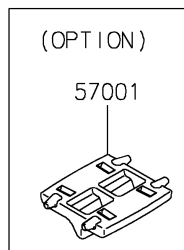

2023 Ninja® 650 PARTS DIAGRAM

Decals(Ebony)(RPFNN/RPFNL)

F2861

2023 Ninja® 650 PARTS LIST

Decals(Ebony)(RPFNN/RPFNL)

ITEM NAME	PART NUMBER	QUANTITY
MARK,FUEL TANK,KAWASAKI (Ref # 56054)	56054-1988	2
MARK,WINDSHIELD,KAWASAKI (Ref # 56054A)	56054-2261	1
MARK,TAIL COVER,650 (Ref # 56054B)	56054-2980	2
PATTERN,WHEEL,GOLD/BLK,4X1353 (Ref # 56076)	56076-3996	4
PATTERN,SIDE COWL.,LH (Ref # 56076A)	56076-7498	1
PATTERN,SIDE COWL.,RH (Ref # 56076B)	56076-7499	1
PATTERN,FUEL TANK (Ref # 56076C)	56076-7500	1
RIM STRIPE APPLICATOR (Ref # 57001)	57001-1752	AR