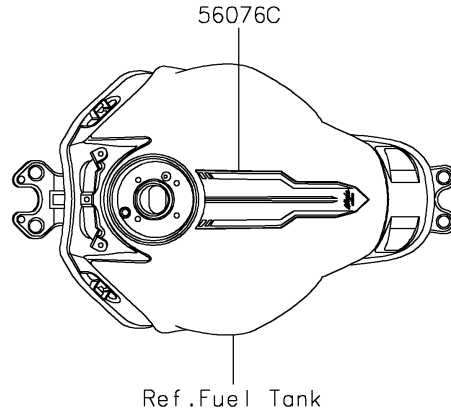

2023 Ninja® 650 PARTS DIAGRAM

Decals(Ebony)(RPFNN/RPFNL)

F2861

2023 Ninja® 650 PARTS LIST

Decals(Ebony)(RPFNN/RPFNL)

ITEM NAME	PART NUMBER	QUANTITY
MARK,FUEL TANK,KAWASAKI (Ref # 56054)	56054-1988	2
MARK,WINDSHIELD,KAWASAKI (Ref # 56054A)	56054-2261	1
MARK,TAIL COVER,650 (Ref # 56054B)	56054-2980	2
PATTERN,WHEEL,GOLD/BLK,4X1353 (Ref # 56076)	56076-3996	4
PATTERN,SIDE COWL.,LH (Ref # 56076A)	56076-7498	1
PATTERN,SIDE COWL.,RH (Ref # 56076B)	56076-7499	1
PATTERN,FUEL TANK (Ref # 56076C)	56076-7500	1
RIM STRIPE APPLICATOR (Ref # 57001)	57001-1752	AR