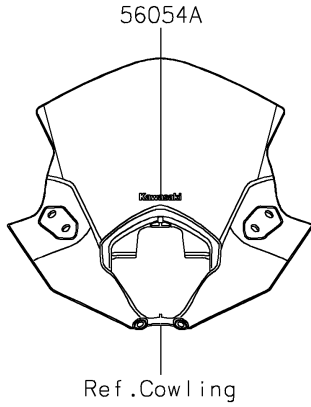

2023 Ninja® 650 PARTS DIAGRAM

Decals(Ebony)(RPFNN/RPFNL)

F2861

2023 Ninja® 650 PARTS LIST

Decals(Ebony)(RPFNN/RPFNL)

ITEM NAME	PART NUMBER	QUANTITY
MARK,FUEL TANK,KAWASAKI (Ref # 56054)	56054-1988	2
MARK,WINDSHIELD,KAWASAKI (Ref # 56054A)	56054-2261	1
MARK,TAIL COVER,650 (Ref # 56054B)	56054-2980	2
PATTERN,WHEEL,GOLD/BLK,4X1353 (Ref # 56076)	56076-3996	4
PATTERN,SIDE COWL.,LH (Ref # 56076A)	56076-7498	1
PATTERN,SIDE COWL.,RH (Ref # 56076B)	56076-7499	1
PATTERN,FUEL TANK (Ref # 56076C)	56076-7500	1
RIM STRIPE APPLICATOR (Ref # 57001)	57001-1752	AR