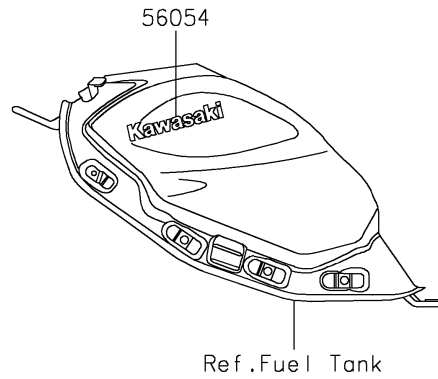

2023 Ninja® 650 PARTS DIAGRAM

Decals(Ebony)(RPFNN/RPFNL)

F2861

2023 Ninja® 650 PARTS LIST

Decals(Ebony)(RPFNN/RPFNL)

ITEM NAME	PART NUMBER	QUANTITY
MARK,FUEL TANK,KAWASAKI (Ref # 56054)	56054-1988	2
MARK,WINDSHIELD,KAWASAKI (Ref # 56054A)	56054-2261	1
MARK,TAIL COVER,650 (Ref # 56054B)	56054-2980	2
PATTERN,WHEEL,GOLD/BLK,4X1353 (Ref # 56076)	56076-3996	4
PATTERN,SIDE COWL.,LH (Ref # 56076A)	56076-7498	1
PATTERN,SIDE COWL.,RH (Ref # 56076B)	56076-7499	1
PATTERN,FUEL TANK (Ref # 56076C)	56076-7500	1
RIM STRIPE APPLICATOR (Ref # 57001)	57001-1752	AR