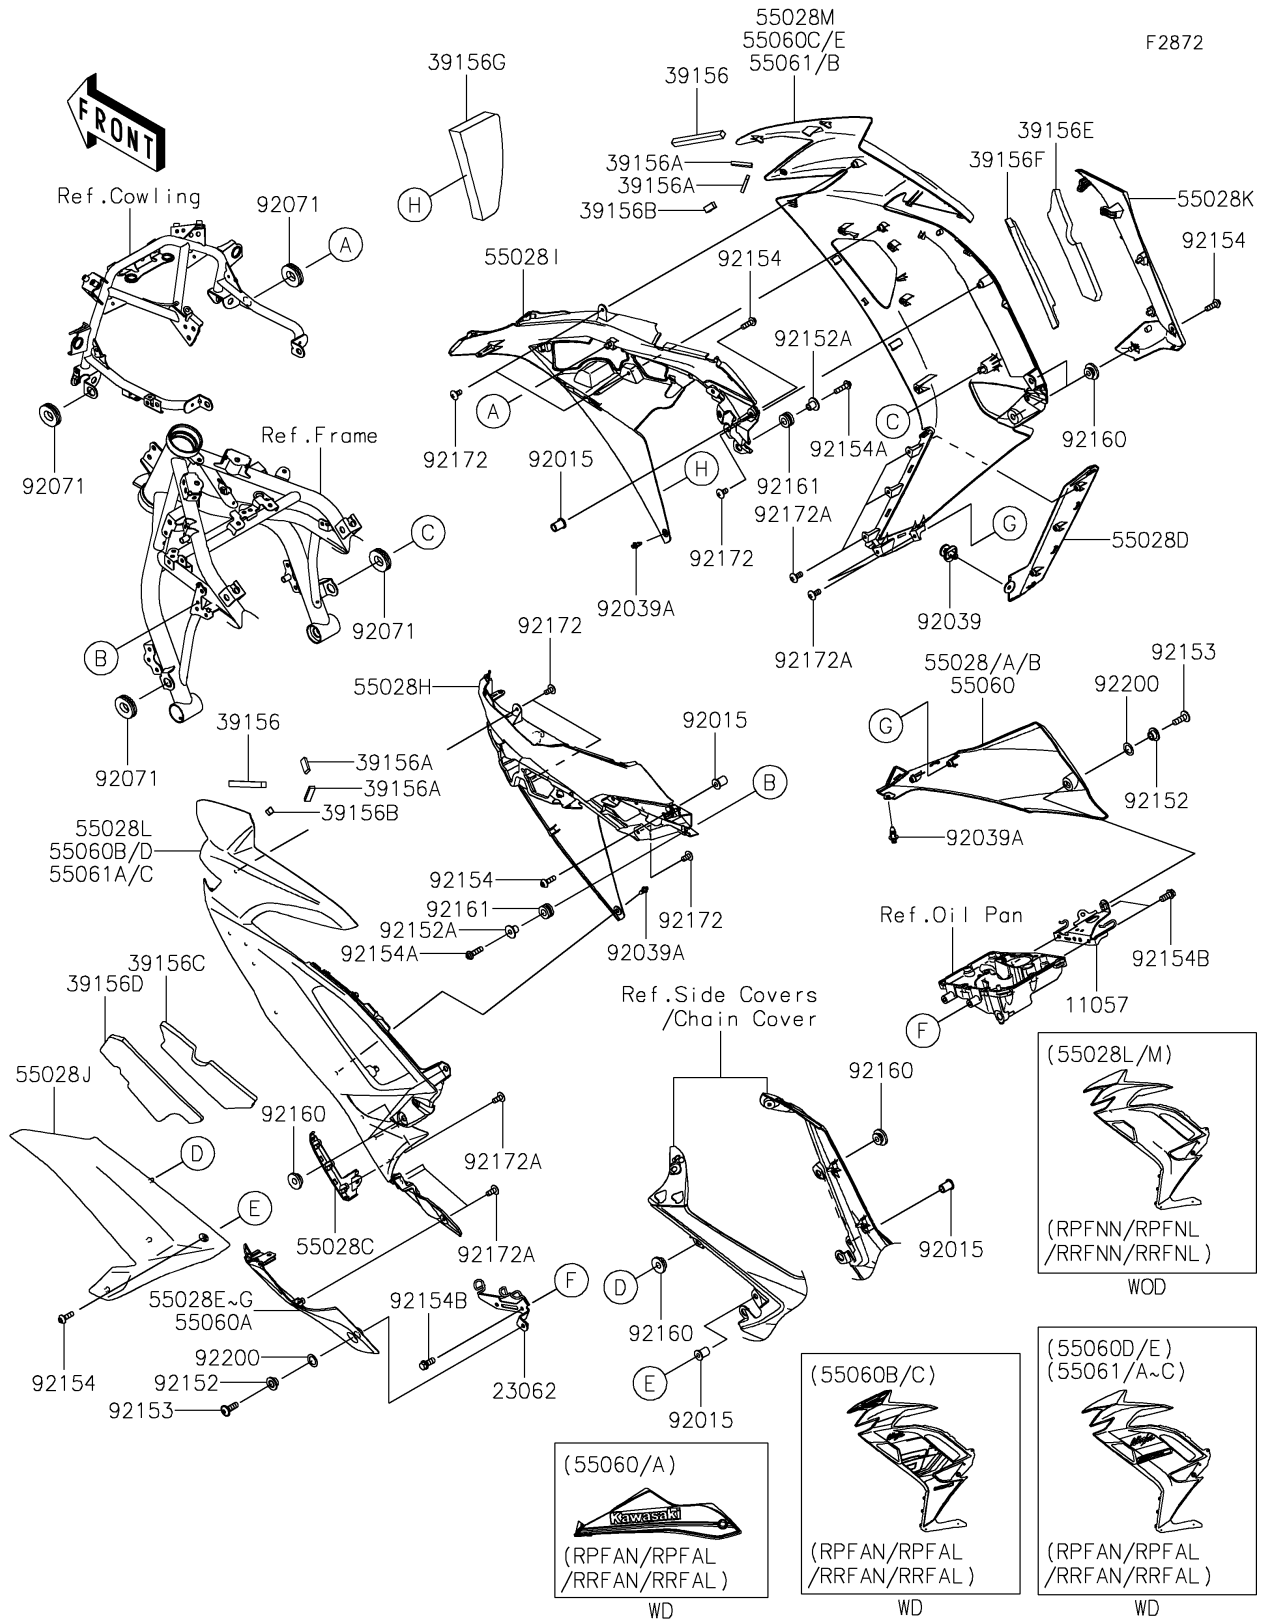

2023 NINJA® 650 PARTS DIAGRAM

Cowling Lower

2023 NINJA® 650 PARTS LIST

Cowling Lowers

ITEM NAME	PART NUMBER	QUANTITY
BRACKET,LWR COWL.,RH (Ref # 11057)	11057-0133	1
BRACKET-COMP,LWR,LH (Ref # 23062)	23062-1247	1
PAD,120X10X10 (Ref # 39156)	39156-2502	2
PAD,37X10X5 (Ref # 39156A)	39156-2504	4
PAD,20X10X8 (Ref # 39156B)	39156-2581	2
PAD,SIDE COWL.,RR,LH,UPP (Ref # 39156C)	39156-2621	1
PAD,SIDE COWL.,RR,LH,LWR (Ref # 39156D)	39156-2622	1
PAD,SIDE COWL.,RR,RH,UPP (Ref # 39156E)	39156-2623	1
PAD,SIDE COWL.,RR,RH,LWR (Ref # 39156F)	39156-2624	1
PAD (Ref # 39156G)	39156-2814	1
COWLING,LWR,RH,EBONY (Ref # 55028B)	55028-0599-H8	1
COWLING,LWR,FR,LH (Ref # 55028C)	55028-0600	1
COWLING,LWR,FR,RH (Ref # 55028D)	55028-0601	1
COWLING,LWR,LH,EBONY (Ref # 55028G)	55028-0634-H8	1
COWLING,SIDE,CNT,LH (Ref # 55028H)	55028-0717	1
COWLING,SIDE,CNT,RH (Ref # 55028I)	55028-0718	1
COWLING,SIDE,RR,LH (Ref # 55028J)	55028-0797	1
COWLING,SIDE,RR,RH (Ref # 55028K)	55028-0798	1
COWLING,SIDE,LH,M.M.G.GRAY (Ref # 55028L)	55028-0828-68P	1
COWLING,SIDE,RH,M.M.G.GRAY (Ref # 55028M)	55028-0829-68P	1
NUT,WELL,5MM (Ref # 92015)	92015-1757	4
RIVET,HOLE 8MM (Ref # 92039)	92039-0014	1
RIVET (Ref # 92039A)	92039-0709	3
GROMMET (Ref # 92071)	92071-1043	4
COLLAR (Ref # 92152)	92152-1359	2
COLLAR (Ref # 92152A)	92152-1592	2
BOLT,6X18 (Ref # 92153)	92153-0478	2
BOLT,SOCKET,5X16 (Ref # 92154)	92154-0209	4
BOLT,SOCKET,5X20 (Ref # 92154A)	92154-0210	2

2023 NINJA® 650 PARTS LIST

Cowling Lowers

ITEM NAME	PART NUMBER	QUANTITY
BOLT,FLANGED,6X14 (Ref # 92154B)	92154-1426	4
DAMPER (Ref # 92160)	92160-1613	6
DAMPER,8X16X8.6 (Ref # 92161)	92161-0685	2
SCREW,TAPPING,5X10 (Ref # 92172)	92172-0262	6
SCREW,5X12 (Ref # 92172A)	92172-0821	11
WASHER,10.4X15.9X0.5 (Ref # 92200)	92200-0157	2