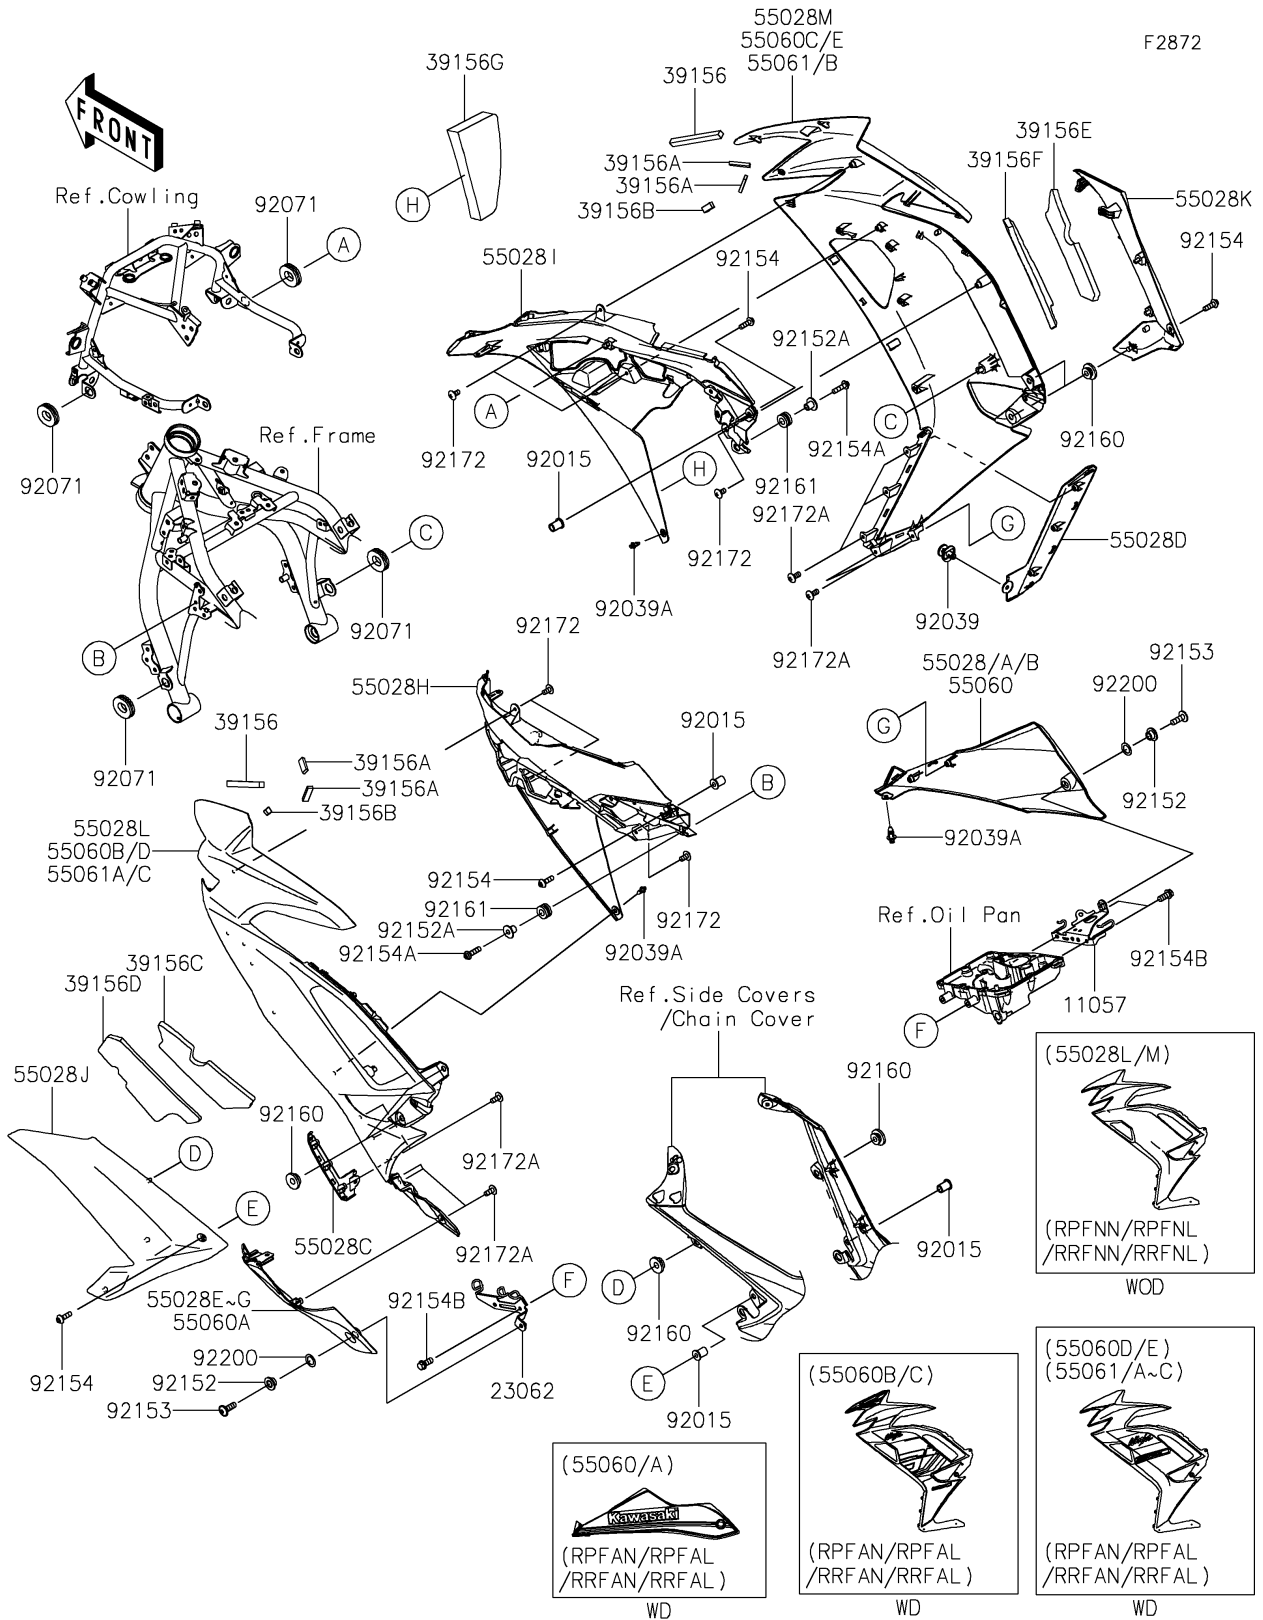

2024 Ninja 650 KRT Edition PARTS DIAGRAM

Cowling Lower

2024 Ninja 650 KRT Edition PARTS LIST

Cowling Lowers

ITEM NAME	PART NUMBER	QUANTITY
BRACKET,LWR COWL.,RH (Ref # 11057)	11057-0133	1
BRACKET-COMP,LWR,LH (Ref # 23062)	23062-1247	1
PAD,120X10X10 (Ref # 39156)	39156-2502	2
PAD,37X10X5 (Ref # 39156A)	39156-2504	4
PAD,20X10X8 (Ref # 39156B)	39156-2581	2
PAD,SIDE COWL.,RR,LH,UPP (Ref # 39156C)	39156-2621	1
PAD,SIDE COWL.,RR,LH,LWR (Ref # 39156D)	39156-2622	1
PAD,SIDE COWL.,RR,RH,UPP (Ref # 39156E)	39156-2623	1
PAD,SIDE COWL.,RR,RH,LWR (Ref # 39156F)	39156-2624	1
PAD (Ref # 39156G)	39156-2814	1
COWLING,LWR,RH,M.M.C.GREEN (Ref # 55028)	55028-0599-36T	1
COWLING,LWR,RH,M.M.D.GRAY (Ref # 55028A)	55028-0599-69P	1
COWLING,LWR,RH,EBONY (Ref # 55028B)	55028-0599-H8	1
COWLING,LWR,FR,LH (Ref # 55028C)	55028-0600	1
COWLING,LWR,FR,RH (Ref # 55028D)	55028-0601	1
COWLING,LWR,LH,M.M.C.GREEN (Ref # 55028E)	55028-0634-36T	1
COWLING,LWR,LH,M.M.D.GRAY (Ref # 55028F)	55028-0634-69P	1
COWLING,LWR,LH,EBONY (Ref # 55028G)	55028-0634-H8	1
COWLING,SIDE,CNT,LH (Ref # 55028H)	55028-0717	1
COWLING,SIDE,CNT,RH (Ref # 55028I)	55028-0718	1
COWLING,SIDE,RR,LH (Ref # 55028J)	55028-0797	1
COWLING,SIDE,RR,RH (Ref # 55028K)	55028-0798	1
COWLING,SIDE,LH,M.M.G.GRAY (Ref # 55028L)	55028-0828-68P	1
COWLING,SIDE,RH,M.M.G.GRAY (Ref # 55028M)	55028-0829-68P	1
COWLING,LWR,RH,L.GREEN (Ref # 55060)	55060-5264-777	1
COWLING,LWR,LH,L.GREEN (Ref # 55060A)	55060-5265-777	1
COWLING,SIDE,LH,EBONY (Ref # 55060B)	55060-5266-H8	1
COWLING,SIDE,RH,EBONY (Ref # 55060C)	55060-5267-H8	1
COWLING,SIDE,RH,M.M.C.GRN+BLK (Ref # 55061)	55061-5107-63X	1