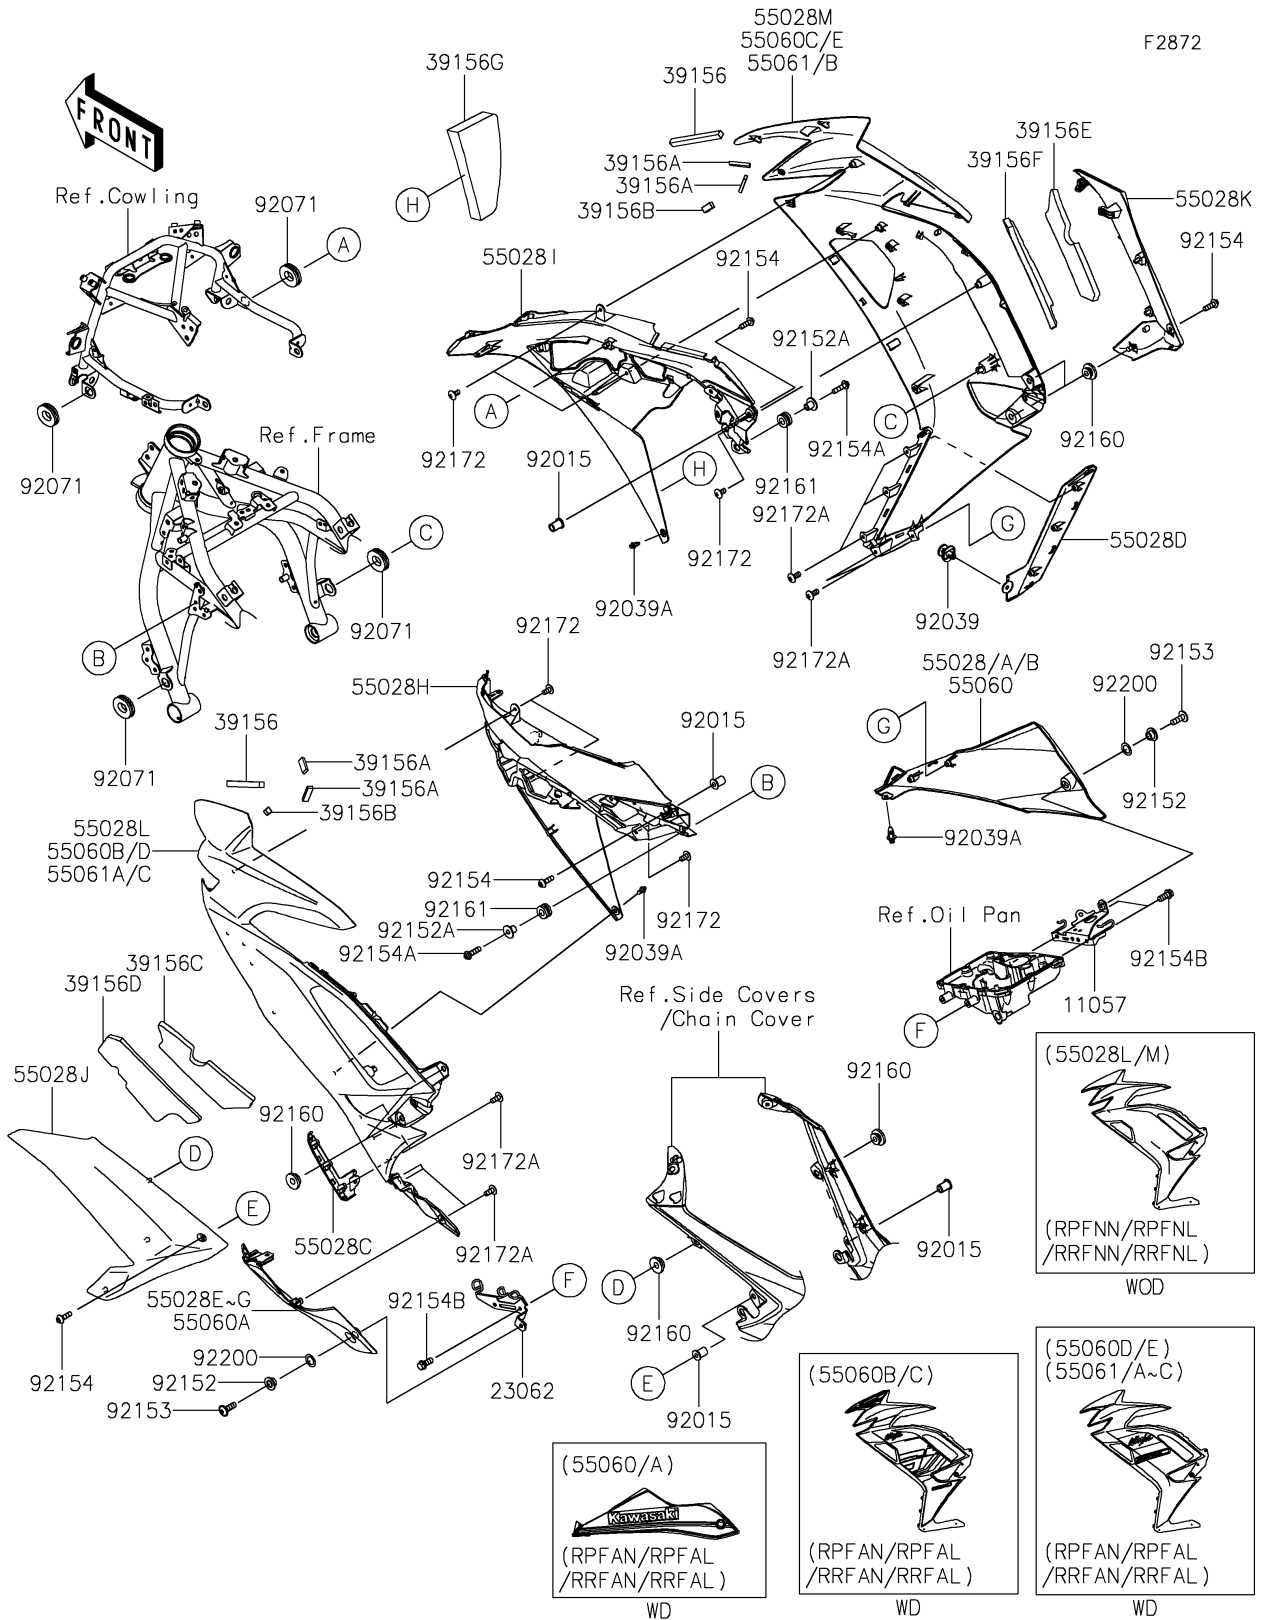

# 2024 Ninja® 650 PARTS DIAGRAM

## Cowling Lower

### Cowling Lowers

ITEM NAME	PART NUMBER	QUANTITY
BRACKET,LWR COWL.,RH (Ref # 11057)	11057-0133	1
BRACKET-COMP,LWR,LH (Ref # 23062)	23062-1247	1
PAD,120X10X10 (Ref # 39156)	39156-2502	2
PAD,37X10X5 (Ref # 39156A)	39156-2504	4
PAD,20X10X8 (Ref # 39156B)	39156-2581	2
PAD,SIDE COWL.,RR,LH,UPP (Ref # 39156C)	39156-2621	1
PAD,SIDE COWL.,RR,LH,LWR (Ref # 39156D)	39156-2622	1
PAD,SIDE COWL.,RR,RH,UPP (Ref # 39156E)	39156-2623	1
PAD,SIDE COWL.,RR,RH,LWR (Ref # 39156F)	39156-2624	1
PAD (Ref # 39156G)	39156-2814	1
COWLING,LWR,RH,EBONY (Ref # 55028B)	55028-0599-H8	1
COWLING,LWR,FR,LH (Ref # 55028C)	55028-0600	1
COWLING,LWR,FR,RH (Ref # 55028D)	55028-0601	1
COWLING,LWR,LH,EBONY (Ref # 55028G)	55028-0634-H8	1
COWLING,SIDE,CNT,LH (Ref # 55028H)	55028-0717	1
COWLING,SIDE,CNT,RH (Ref # 55028I)	55028-0718	1
COWLING,SIDE,RR,LH (Ref # 55028J)	55028-0797	1
COWLING,SIDE,RR,RH (Ref # 55028K)	55028-0798	1
COWLING,SIDE,LH,M.M.G.GRAY (Ref # 55028L)	55028-0828-68P	1
COWLING,SIDE,RH,M.M.G.GRAY (Ref # 55028M)	55028-0829-68P	1
NUT,WELL,5MM (Ref # 92015)	92015-1757	4
RIVET,HOLE 8MM (Ref # 92039)	92039-0014	1
RIVET (Ref # 92039A)	92039-0709	3
GROMMET (Ref # 92071)	92071-1043	4
COLLAR (Ref # 92152)	92152-1359	2
COLLAR (Ref # 92152A)	92152-1592	2
BOLT,6X18 (Ref # 92153)	92153-0478	2
BOLT,SOCKET,5X16 (Ref # 92154)	92154-0209	4
BOLT,SOCKET,5X20 (Ref # 92154A)	92154-0210	2

### Cowling Lowers

ITEM NAME	PART NUMBER	QUANTITY
BOLT,FLANGED,6X14 (Ref # 92154B)	92154-1426	4
DAMPER (Ref # 92160)	92160-1613	6
DAMPER,8X16X8.6 (Ref # 92161)	92161-0685	2
SCREW,TAPPING,5X10 (Ref # 92172)	92172-0262	6
SCREW,5X12 (Ref # 92172A)	92172-0821	11
WASHER,10.4X15.9X0.5 (Ref # 92200)	92200-0157	2