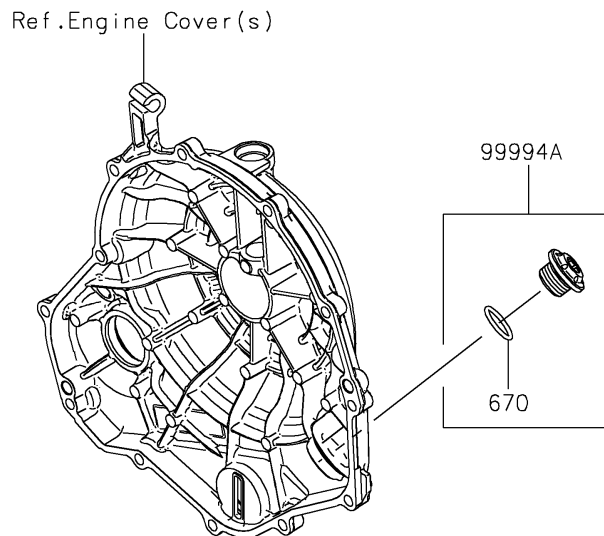

2023 Ninja® 650 PARTS DIAGRAM

Accessory(Radiator Screen and Cap)

F2910

2023 Ninja® 650 PARTS LIST

Accessory(Radiator Screen and Cap)

ITEM NAME	PART NUMBER	QUANTITY
WASHER,7X16X1.2 (Ref # 92022)	92022-024	4
NUT,CLIP,6MM (Ref # 92210)	92210-0867	4
KIT-ACCESSORY,RADIATOR SCREEN (Ref # 99994)	99994-0795	1
KIT-ACC,OIL FILLER CAP,BLACK (Ref # 99994A)	99994-1229	1
BOLT-UPSET-WP (Ref # 186)	186BA0616	4
O RING,20MM (Ref # 670)	670B2020	1