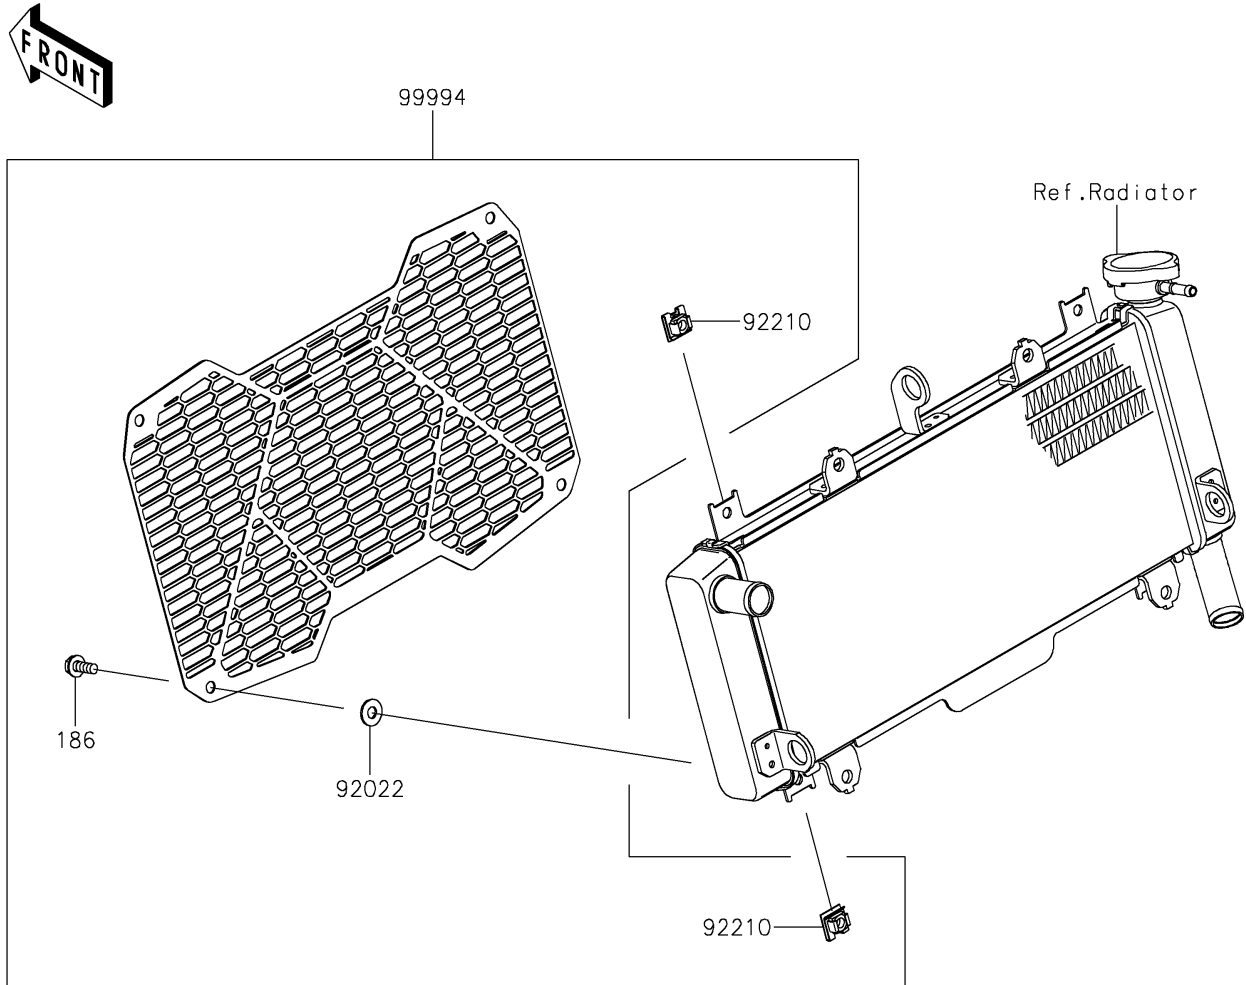

2023 Ninja® 650 PARTS DIAGRAM

Accessory(Radiator Screen and Cap)

F2910

2023 Ninja® 650 PARTS LIST

Accessory(Radiator Screen and Cap)

ITEM NAME	PART NUMBER	QUANTITY
WASHER,7X16X1.2 (Ref # 92022)	92022-024	4
NUT,CLIP,6MM (Ref # 92210)	92210-0867	4
KIT-ACCESSORY,RADIATOR SCREEN (Ref # 99994)	99994-0795	1
KIT-ACC,OIL FILLER CAP,BLACK (Ref # 99994A)	99994-1229	1
BOLT-UPSET-WP (Ref # 186)	186BA0616	4
O RING,20MM (Ref # 670)	670B2020	1