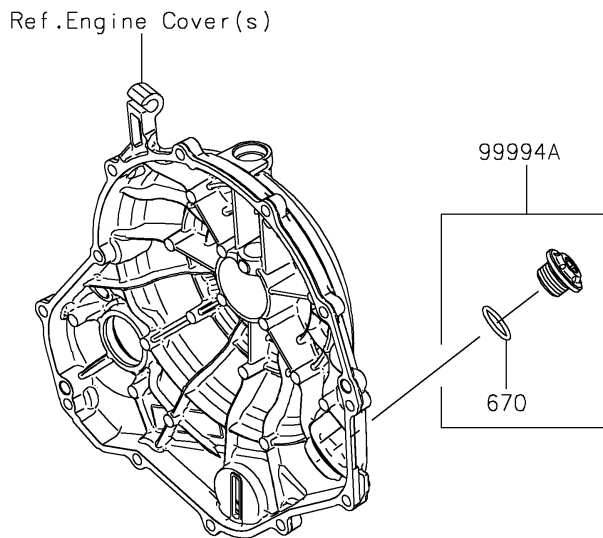

2023 Ninja® 650 KRT Edition PARTS DIAGRAM

Accessory(Radiator Screen and Cap)

F2910

2023 Ninja® 650 KRT Edition PARTS LIST

Accessory(Radiator Screen and Cap)

ITEM NAME	PART NUMBER	QUANTITY
WASHER,7X16X1.2 (Ref # 92022)	92022-024	4
NUT,CLIP,6MM (Ref # 92210)	92210-0867	4
KIT-ACCESSORY,RADIATOR SCREEN (Ref # 99994)	99994-0795	1
KIT-ACC,OIL FILLER CAP,BLACK (Ref # 99994A)	99994-1229	1
BOLT-UPSET-WP (Ref # 186)	186BA0616	4
O RING,20MM (Ref # 670)	670B2020	1