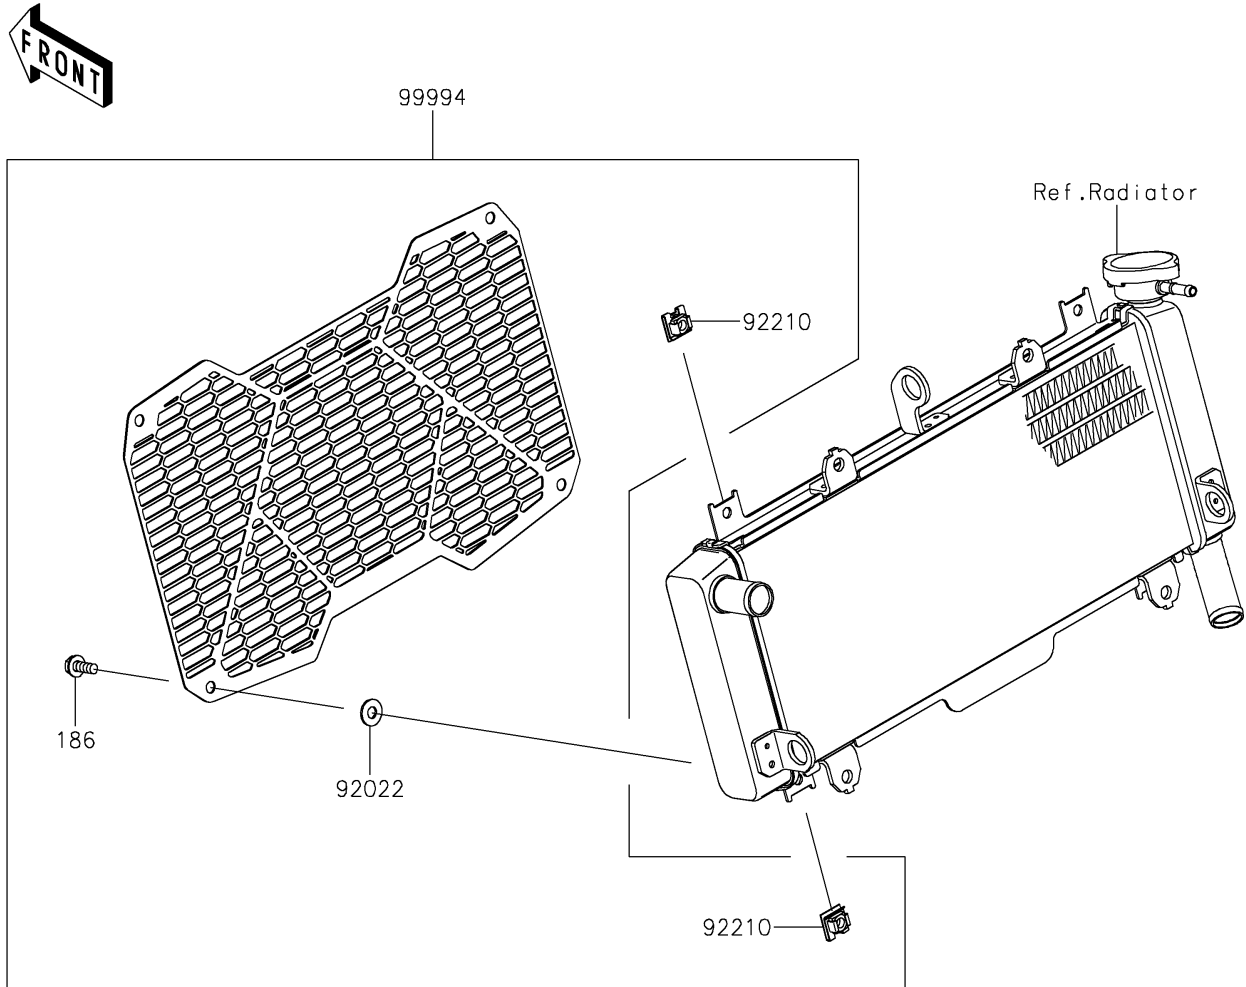

2023 Ninja® 650 KRT Edition PARTS DIAGRAM

Accessory(Radiator Screen and Cap)

F2910

2023 Ninja® 650 KRT Edition PARTS LIST

Accessory(Radiator Screen and Cap)

ITEM NAME	PART NUMBER	QUANTITY
WASHER,7X16X1.2 (Ref # 92022)	92022-024	4
NUT,CLIP,6MM (Ref # 92210)	92210-0867	4
KIT-ACCESSORY,RADIATOR SCREEN (Ref # 99994)	99994-0795	1
KIT-ACC,OIL FILLER CAP,BLACK (Ref # 99994A)	99994-1229	1
BOLT-UPSET-WP (Ref # 186)	186BA0616	4
O RING,20MM (Ref # 670)	670B2020	1