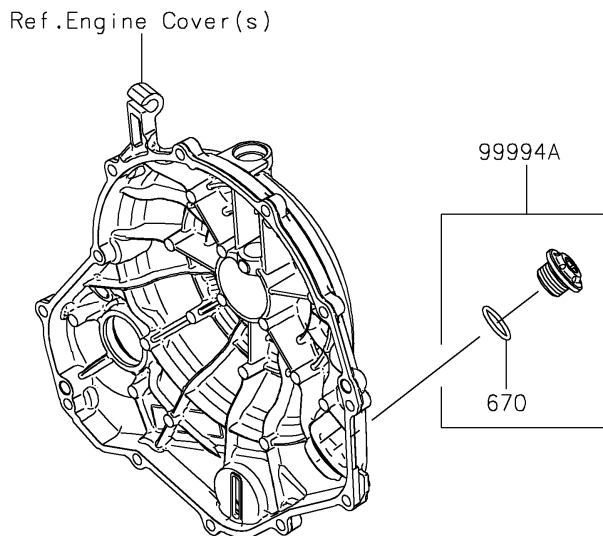

2024 Ninja 650 PARTS DIAGRAM

Accessory(Radiator Screen and Cap)

F2910

2024 Ninja 650 PARTS LIST

Accessory(Radiator Screen and Cap)

ITEM NAME	PART NUMBER	QUANTITY
WASHER,7X16X1.2 (Ref # 92022)	92022-024	4
NUT,CLIP,6MM (Ref # 92210)	92210-0867	4
KIT-ACCESSORY,RADIATOR SCREEN (Ref # 99994)	99994-0795	1
KIT-ACC,OIL FILLER CAP,BLACK (Ref # 99994A)	99994-1229	1
BOLT-UPSET-WP (Ref # 186)	186BA0616	4
O RING,20MM (Ref # 670)	670B2020	1