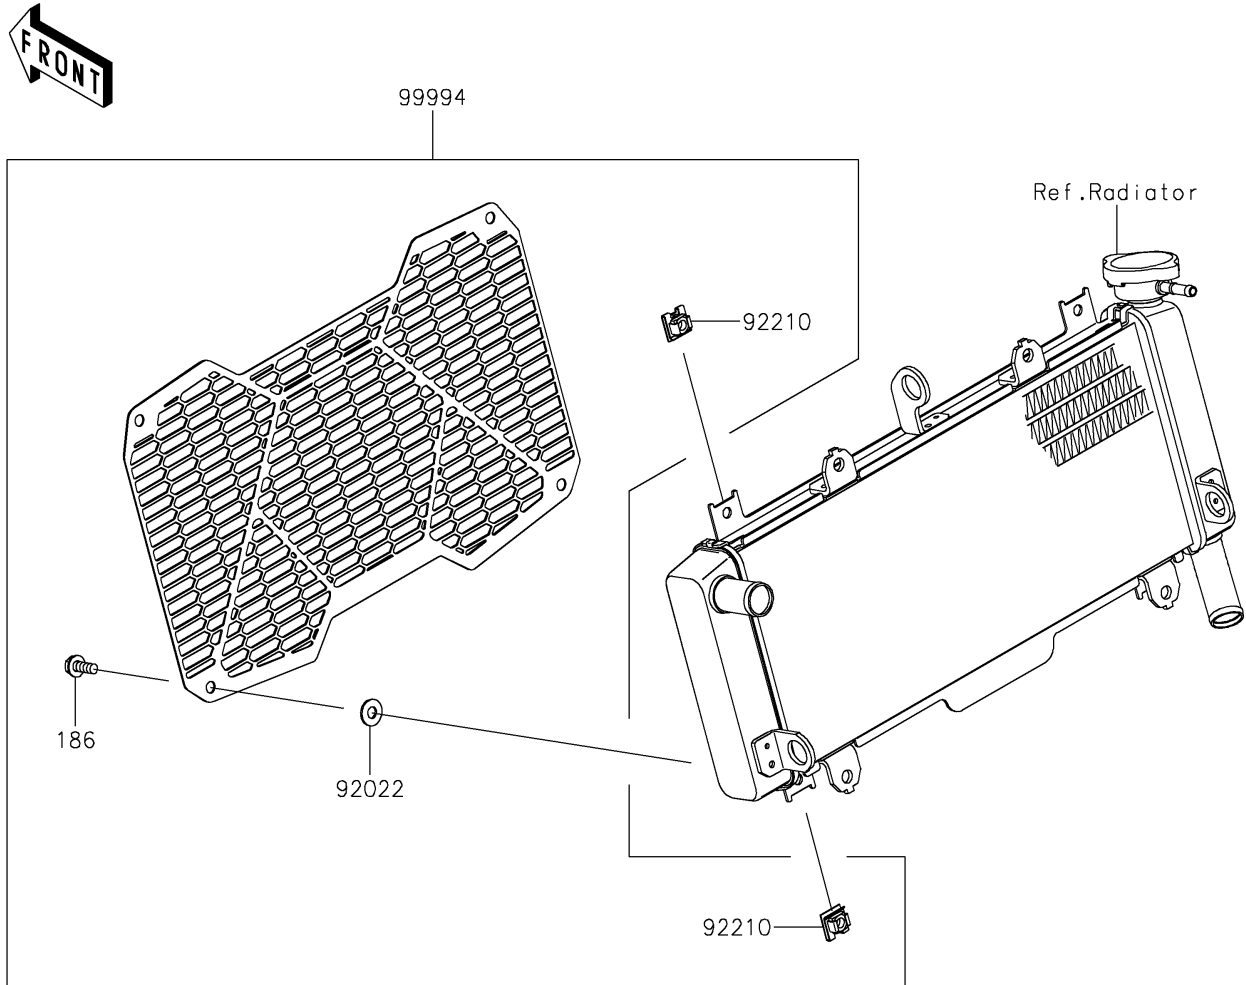

2024 Ninja 650 PARTS DIAGRAM

Accessory(Radiator Screen and Cap)

F2910

2024 Ninja 650 PARTS LIST

Accessory(Radiator Screen and Cap)

ITEM NAME	PART NUMBER	QUANTITY
WASHER,7X16X1.2 (Ref # 92022)	92022-024	4
NUT,CLIP,6MM (Ref # 92210)	92210-0867	4
KIT-ACCESSORY,RADIATOR SCREEN (Ref # 99994)	99994-0795	1
KIT-ACC,OIL FILLER CAP,BLACK (Ref # 99994A)	99994-1229	1
BOLT-UPSET-WP (Ref # 186)	186BA0616	4
O RING,20MM (Ref # 670)	670B2020	1