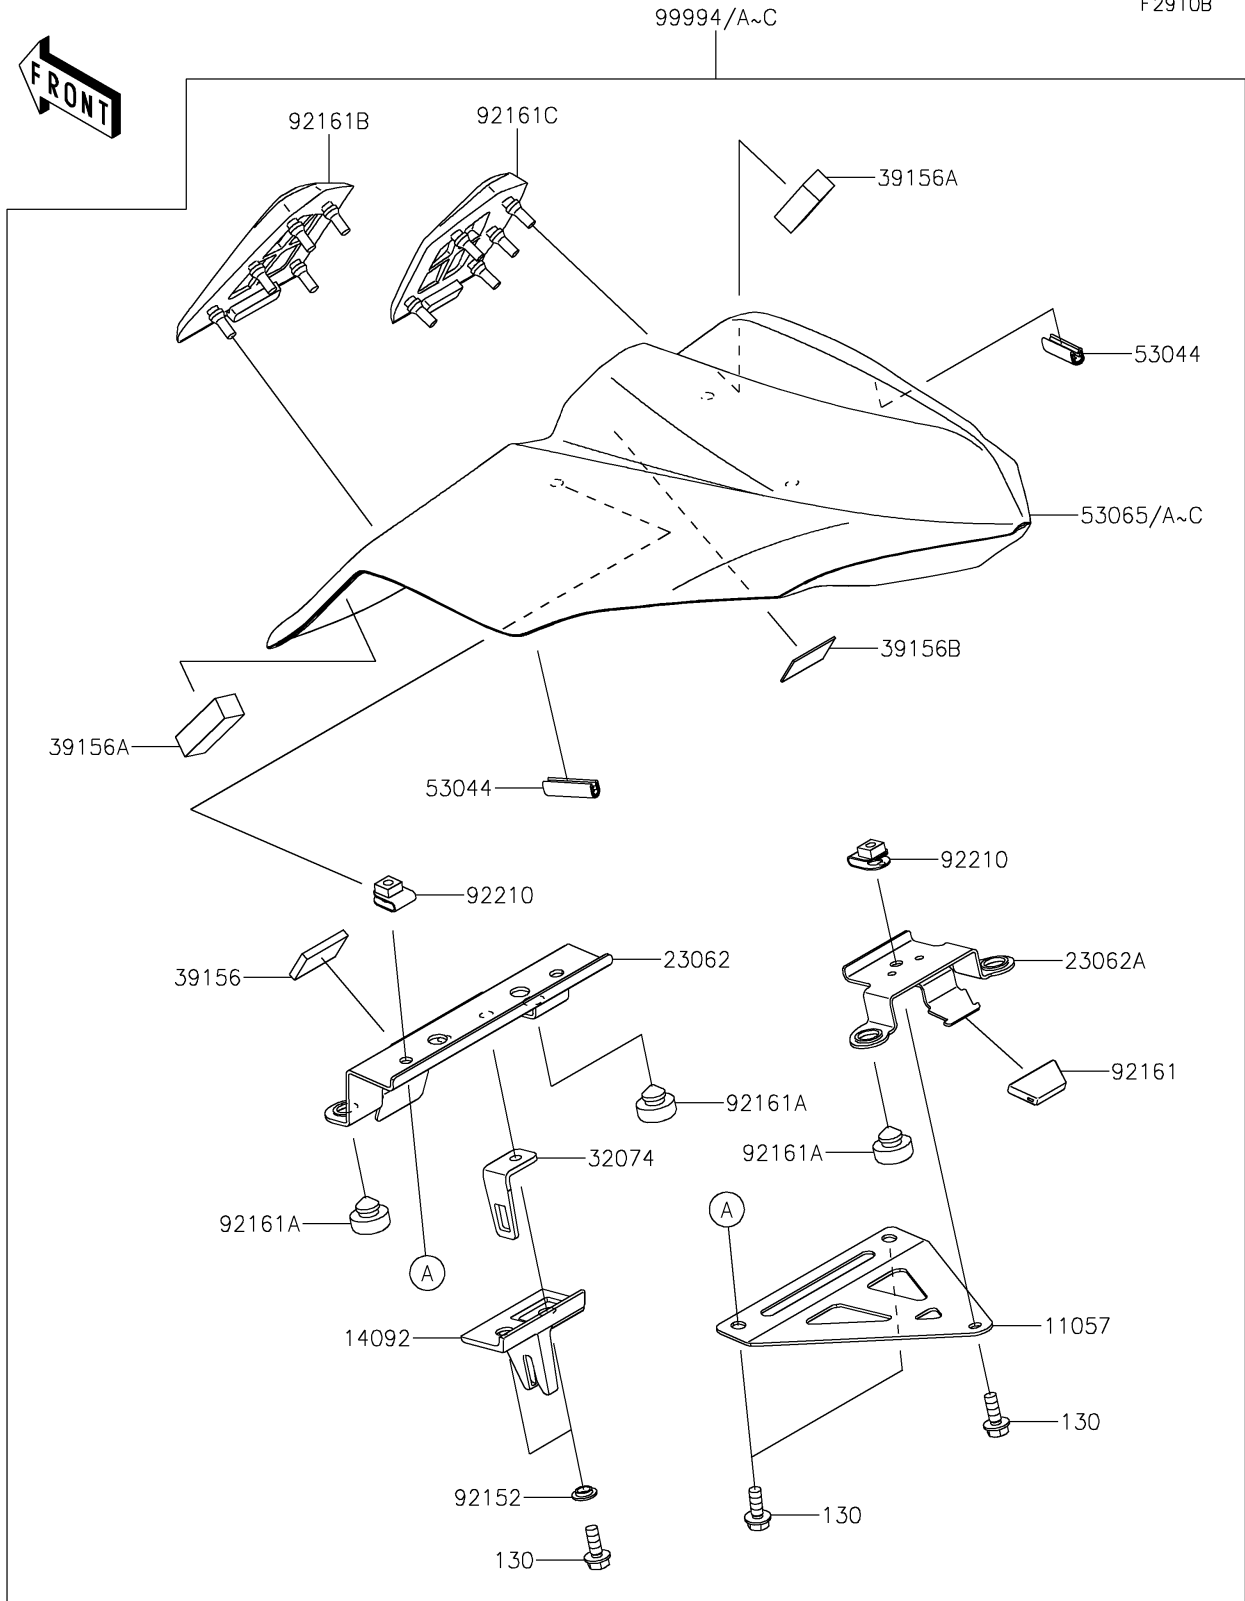

2024 Ninja 650 KRT Edition PARTS DIAGRAM

Accessory(Pillion Seat Cover)

F2910B

2024 Ninja 650 KRT Edition PARTS LIST

Accessory(Pillion Seat Cover)

ITEM NAME	PART NUMBER	QUANTITY
BRACKET,SEAT COVER (Ref # 11057)	11057-0808	1
COVER (Ref # 14092)	14092-0248	1
BRACKET-COMP (Ref # 23062)	23062-0907	1
BRACKET-COMP (Ref # 23062A)	23062-0914	1
BRACKET-LOCK (Ref # 32074)	32074-0017	1
PAD,20X30X4 (Ref # 39156)	39156-0705	1
PAD,13X43X12 (Ref # 39156A)	39156-0978	2
PAD,20X30X1 (Ref # 39156B)	39156-2199	1
TRIM,L=30 (Ref # 53044)	53044-0001	2
COVER SEAT,M.S.BLACK (Ref # 53065A)	53065-0039-660	1
COVER SEAT,M.M.G.GRAY (Ref # 53065B)	53065-0039-68P	1
COVER SEAT,L.GREEN (Ref # 53065C)	53065-0039-777	1
COLLAR (Ref # 92152)	92152-0250	2
DAMPER (Ref # 92161)	92161-0629	1
DAMPER,10X20X8 (Ref # 92161A)	92161-0855	4
DAMPER,COVER SEAT,LH (Ref # 92161B)	92161-1855	1
DAMPER,COVER SEAT,RH (Ref # 92161C)	92161-1856	1
NUT,6MM (Ref # 92210)	92210-0277	3
PILLION SEAT COVER,M.S.BLK (Ref # 99994A)	99994-0796-660	1
PILLION SEAT COVER,M.M.G.GRAY (Ref # 99994B)	99994-0796-68P	1
PILLION SEAT COVER,L.GREEN (Ref # 99994C)	99994-0796-777	1
BOLT-FLANGED,6X16 (Ref # 130)	130BA0616	5