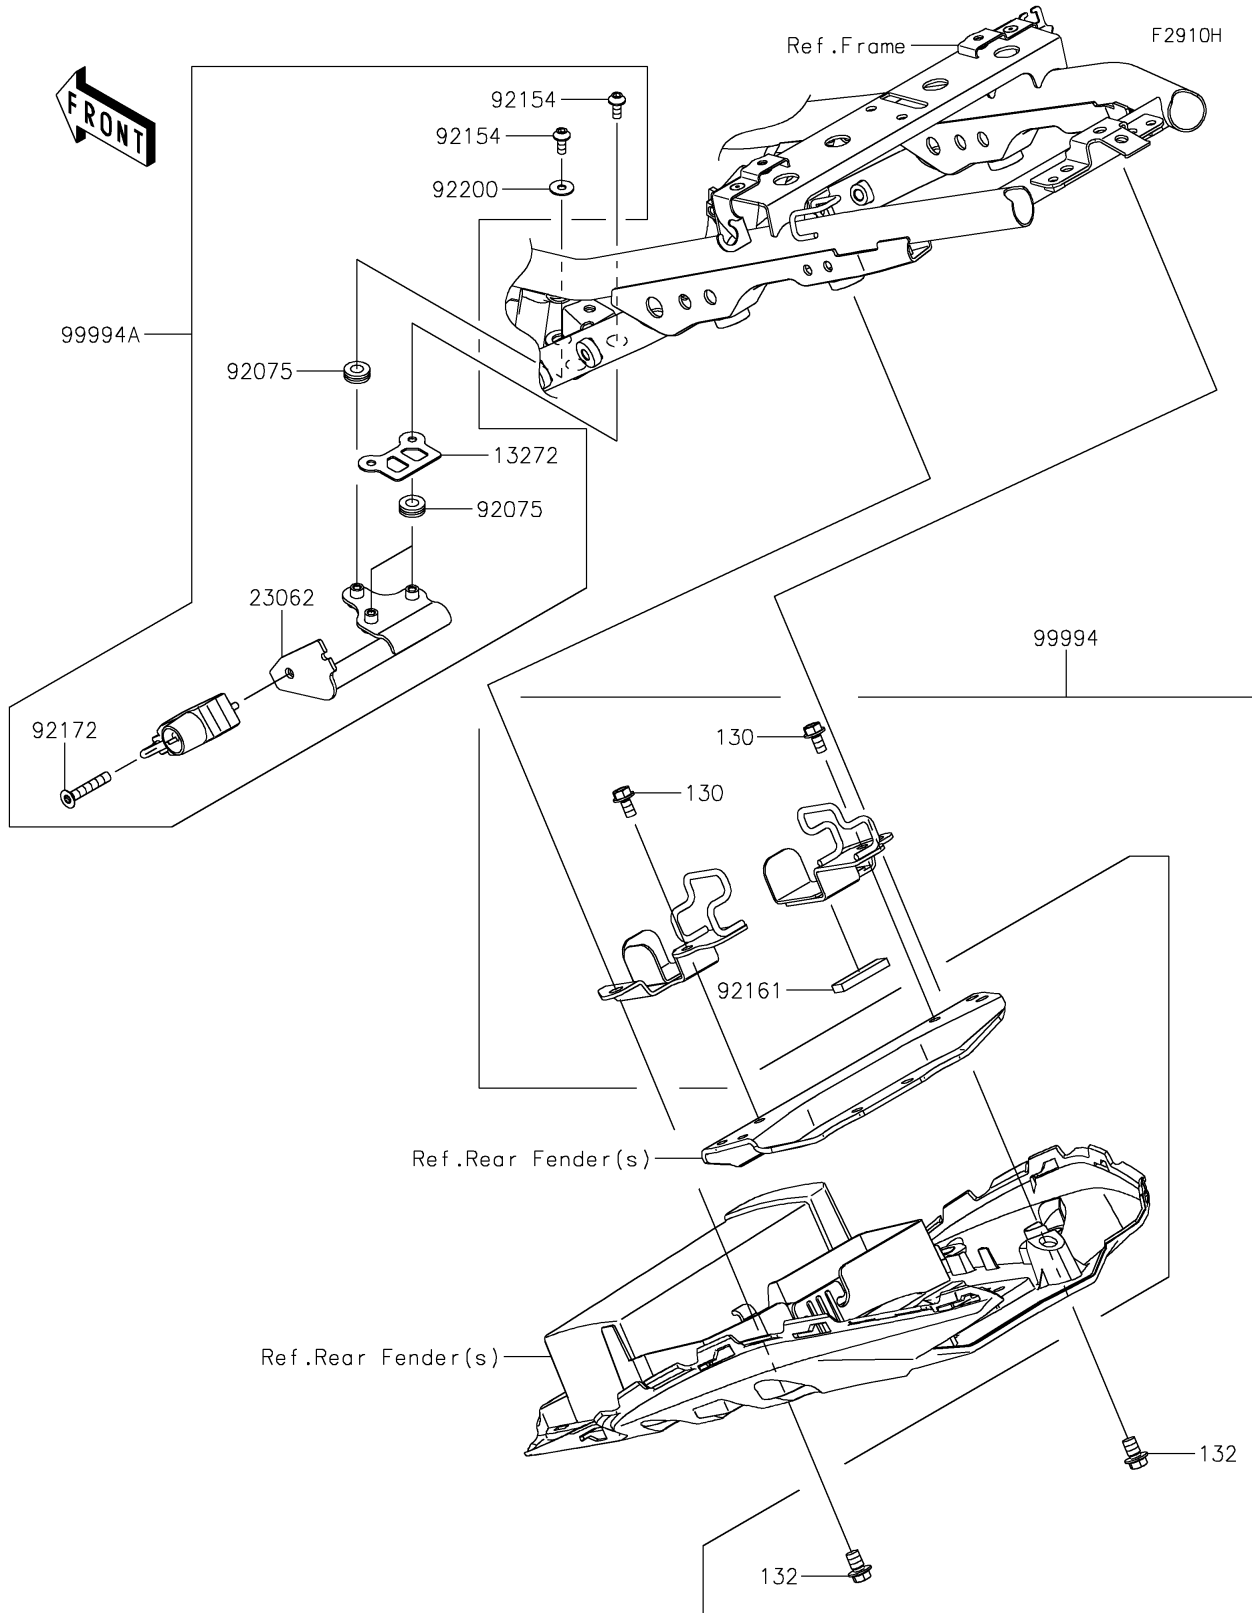

2024 Ninja 650 KRT Edition PARTS DIAGRAM

Accessory(U-Lock Bracket etc.)

2024 Ninja 650 KRT Edition PARTS LIST

Accessory(U-Lock Bracket etc.)

ITEM NAME	PART NUMBER	QUANTITY
PLATE (Ref # 13272)	13272-2967	1
BRACKET-COMP (Ref # 23062)	23062-1288	1
DAMPER (Ref # 92075)	92075-161	3
BOLT,SOCKET,5X12 (Ref # 92154)	92154-0917	3
DAMPER,TANK COVER (Ref # 92161)	92161-0804	1
SCREW,HEXLOBE,6X35 (Ref # 92172)	92172-0835	1
WASHER,5.2X15X1.0 (Ref # 92200)	92200-0456	1
KIT-ACC,BRACKET FOR U-LOCK (Ref # 99994)	99994-0985	1
HELMET LOCK (Ref # 99994A)	99994-1831	1
BOLT-FLANGED,6X12 (Ref # 130)	130BA0612	2
BOLT-FLANGED-SMALL (Ref # 132)	132BA0812	2