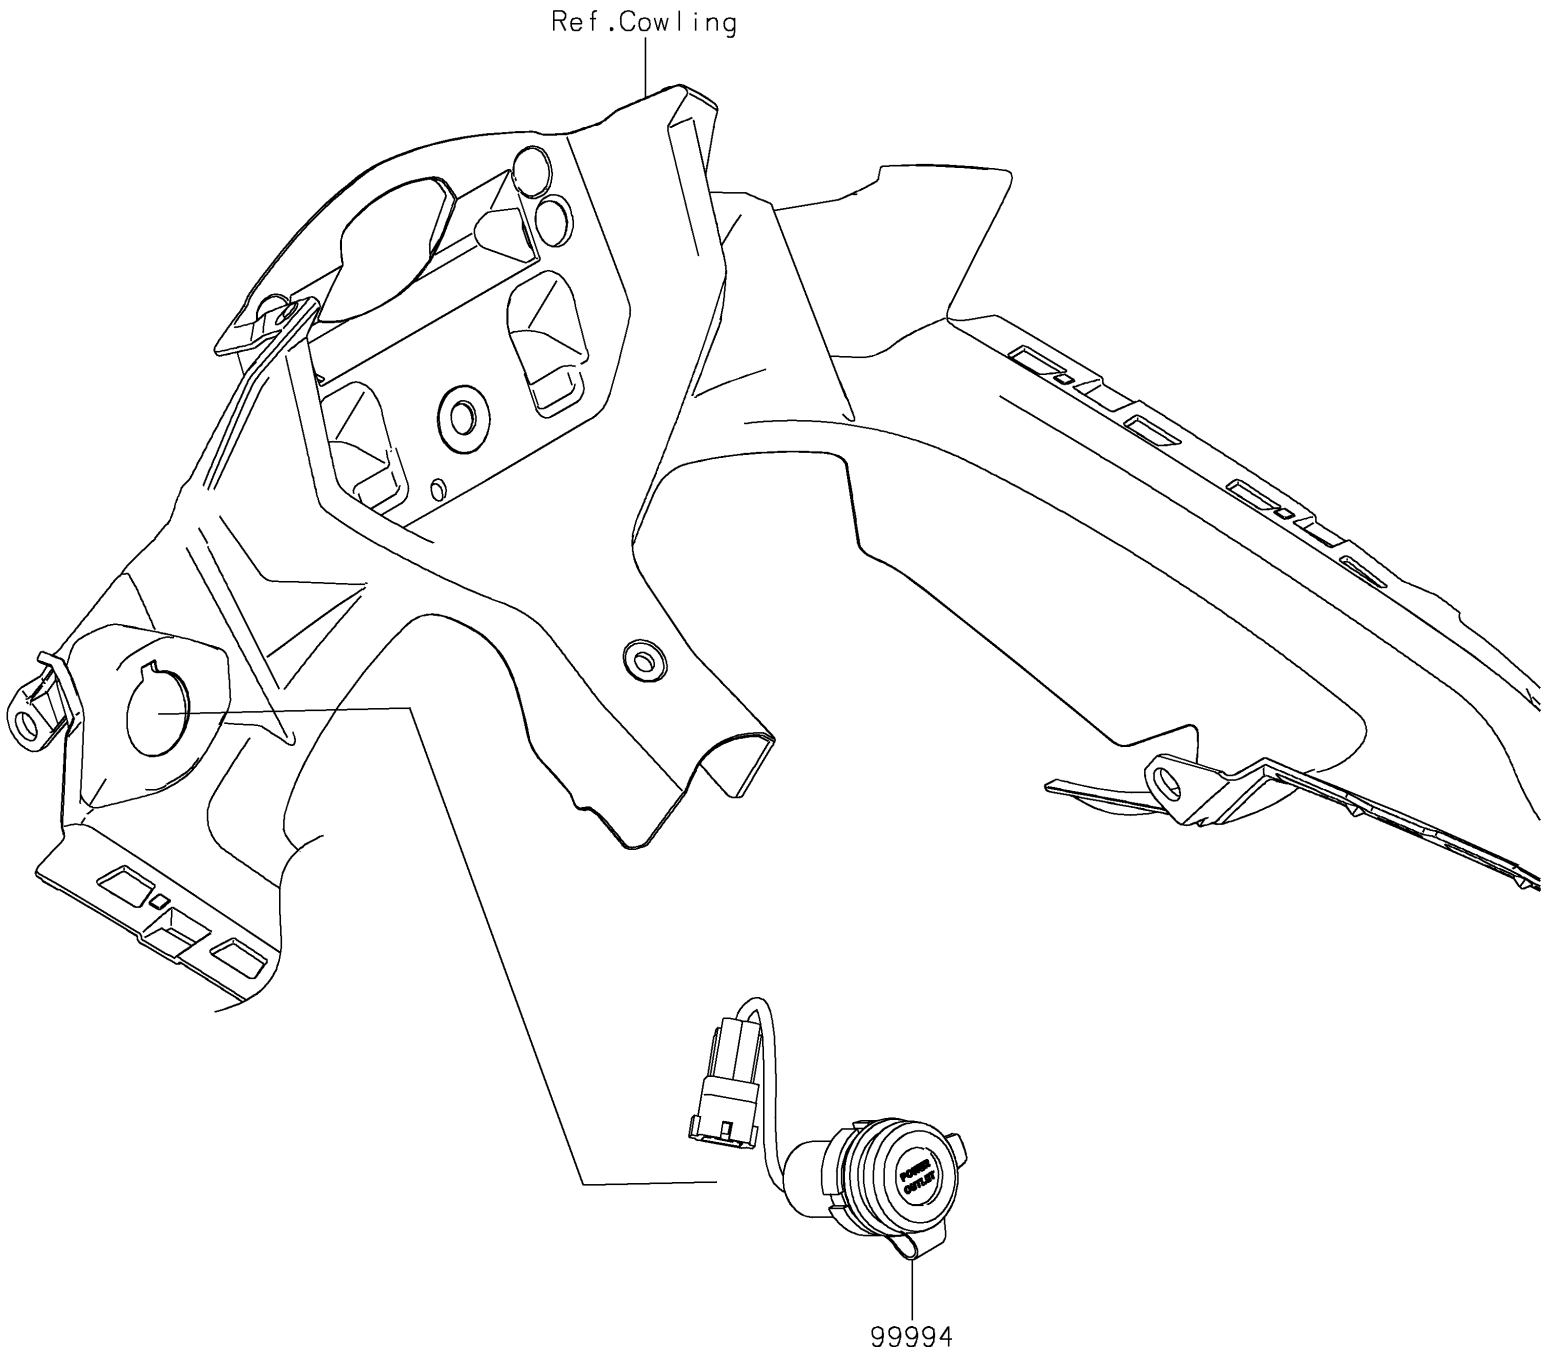

2023 Ninja® 650 KRT Edition PARTS DIAGRAM

Accessory(DC Output)

F2910J

2023 Ninja® 650 KRT Edition PARTS LIST

Accessory(DC Output)

ITEM NAME	PART NUMBER	QUANTITY
DC OUTPUT(12V SOCKET) (Ref # 99994)	99994-1373	1