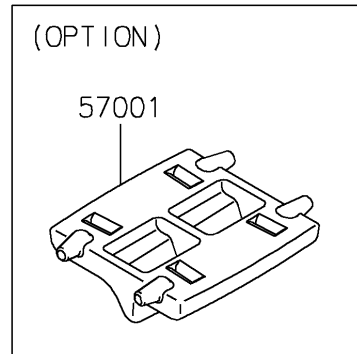

2023 Ninja® 650 KRT Edition PARTS DIAGRAM

Accessory(Decals)

F2910L

2023 Ninja® 650 KRT Edition PARTS LIST

Accessory(Decals)

ITEM NAME	PART NUMBER	QUANTITY
RIM STRIPE APPLICATOR (Ref # 57001)	57001-1752	AR
WHEEL RIM TAPE, GREEN (Ref # 99994)	99994-0932	1
WHEEL RIM TAPE, SILVER (Ref # 99994A)	99994-0933	1