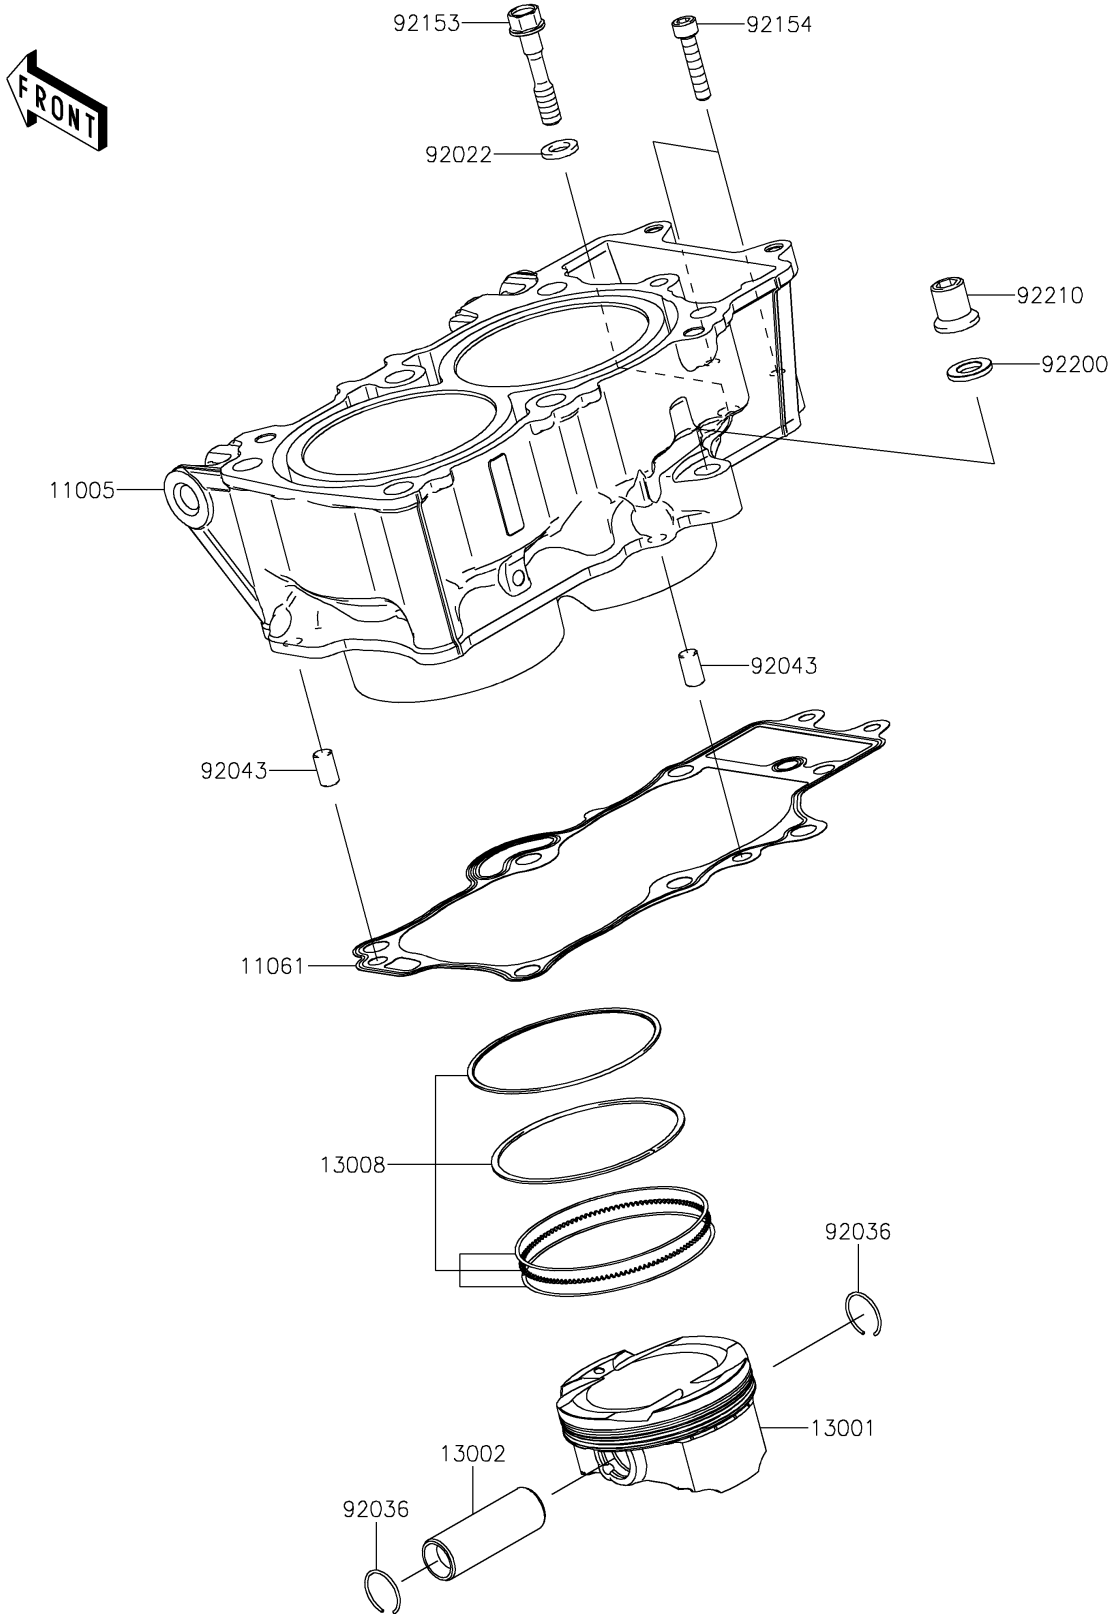

2024 Ninja® 650 PARTS DIAGRAM

Cylinder/Piston(s)

E1120

2024 Ninja® 650 PARTS LIST

Cylinder/Piston(s)

ITEM NAME	PART NUMBER	QUANTITY
CYLINDER-ENGINE (Ref # 11005)	11005-0666	1
GASKET,CYLINDER BASE (Ref # 11061)	11061-1207	1
PISTON-ENGINE (Ref # 13001)	13001-0786	2
PIN-PISTON (Ref # 13002)	13002-0007	2
RING-SET-PISTON (Ref # 13008)	13008-1196	2
WASHER,9X15.5X2 (Ref # 92022)	92022-1401	1
RING-SNAP,PISTON PIN (Ref # 92036)	92036-008	4
PIN,8X14 (Ref # 92043)	92043-1567	2
BOLT,8X43 (Ref # 92153)	92153-1011	1
BOLT,SOCKET,6X30 (Ref # 92154)	92154-0116	2
WASHER,10.5X19X2.3 (Ref # 92200)	92200-0363	1
NUT (Ref # 92210)	92210-0223	1