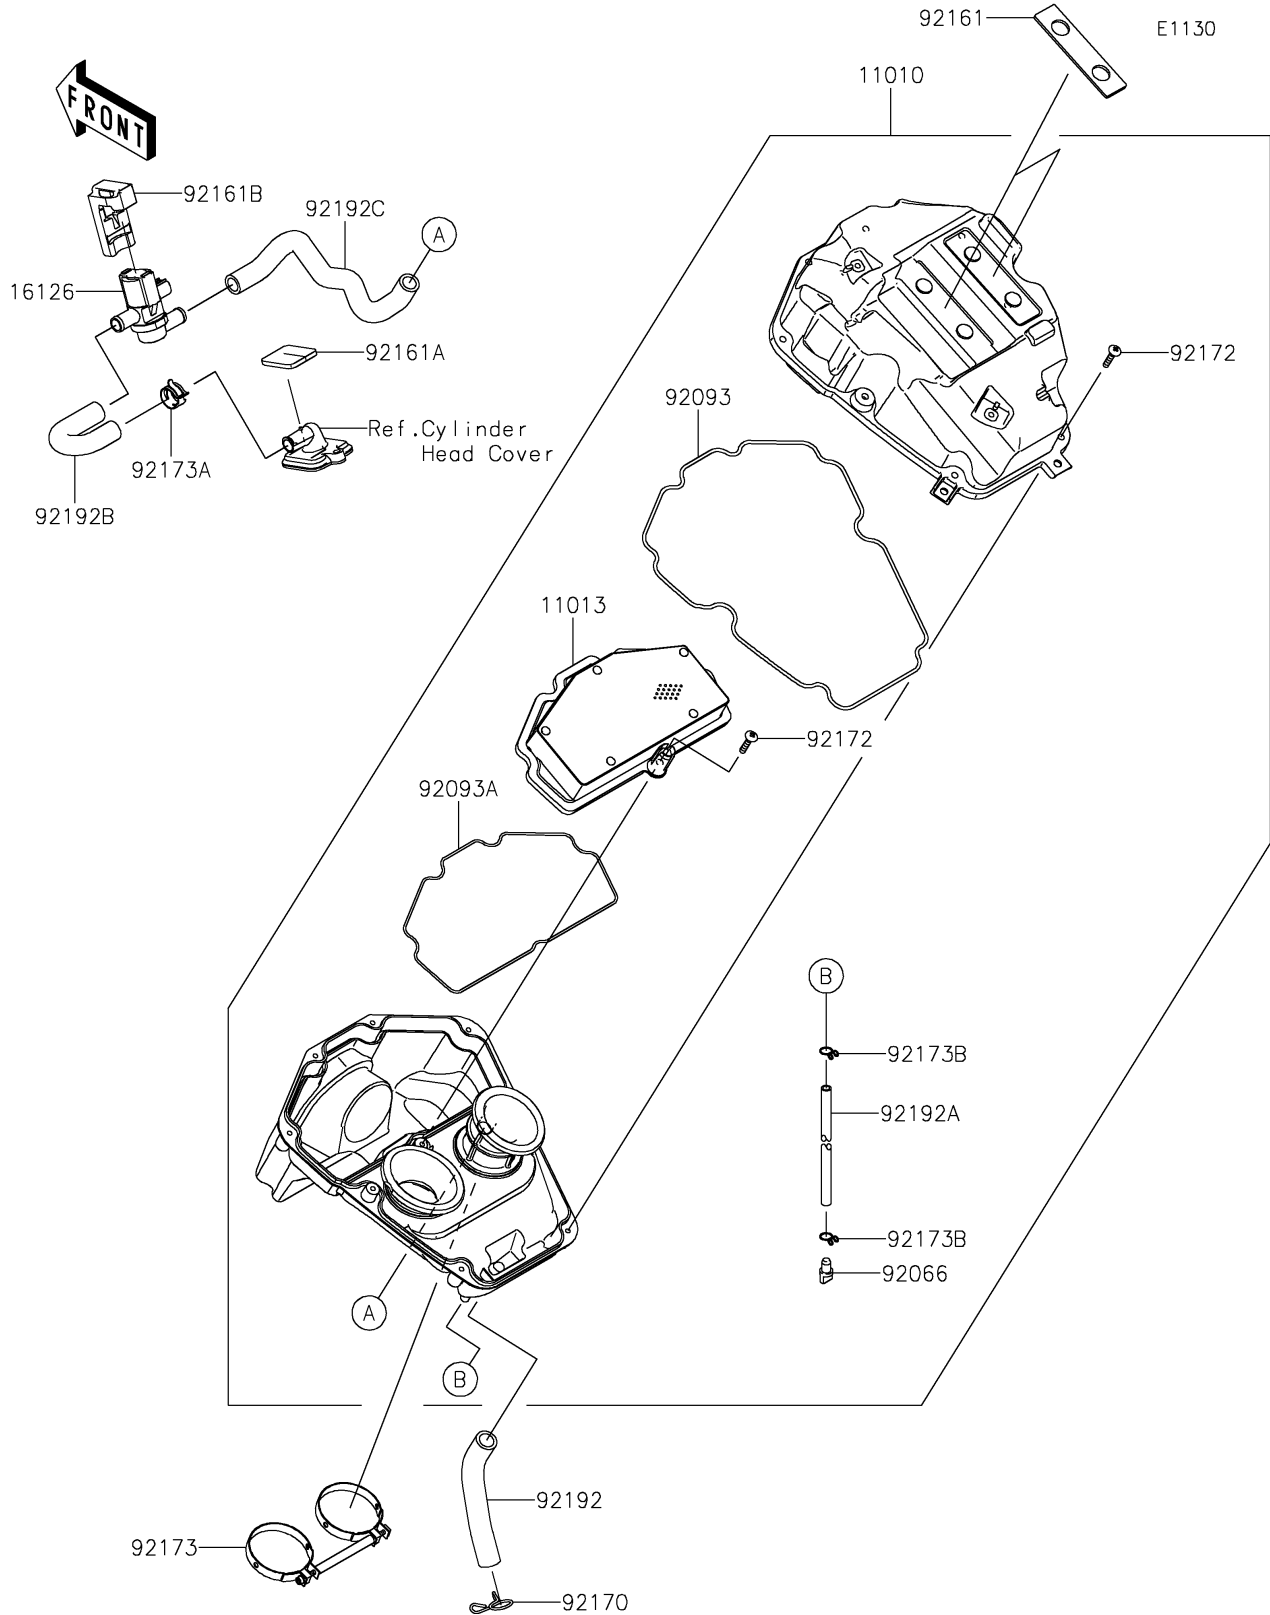

2024 Ninja® 650 PARTS DIAGRAM

Air Cleaner

2024 Ninja® 650 PARTS LIST

Air Cleaner

ITEM NAME	PART NUMBER	QUANTITY
FILTER-ASSY-AIR (Ref # 11010)	11010-0950	1
ELEMENT-AIR FILTER (Ref # 11013)	11013-0745	1
VALVE,AIR SWITCHING (Ref # 16126)	16126-0743	1
PLUG,DRAIN (Ref # 92066)	92066-0782	1
SEAL (Ref # 92093)	92093-0610	1
SEAL,ELEMENT (Ref # 92093A)	92093-0611	1
DAMPER (Ref # 92161)	92161-1428	2
DAMPER (Ref # 92161A)	92161-1899	1
DAMPER (Ref # 92161B)	92161-1933	1
CLAMP (Ref # 92170)	92170-1017	1
SCREW,5X25 (Ref # 92172)	92172-0891	9
CLAMP (Ref # 92173)	92173-1698	1
CLAMP (Ref # 92173A)	92173-2344	1
CLAMP,10MM (Ref # 92173B)	92173-2400	2
TUBE,BREATHER (Ref # 92192)	92192-0958	1
TUBE,DRAIN,L=245 (Ref # 92192A)	92192-1380	1
TUBE,ASV-HEAD (Ref # 92192B)	92192-1698	1
TUBE,A/C-ASV (Ref # 92192C)	92192-1699	1