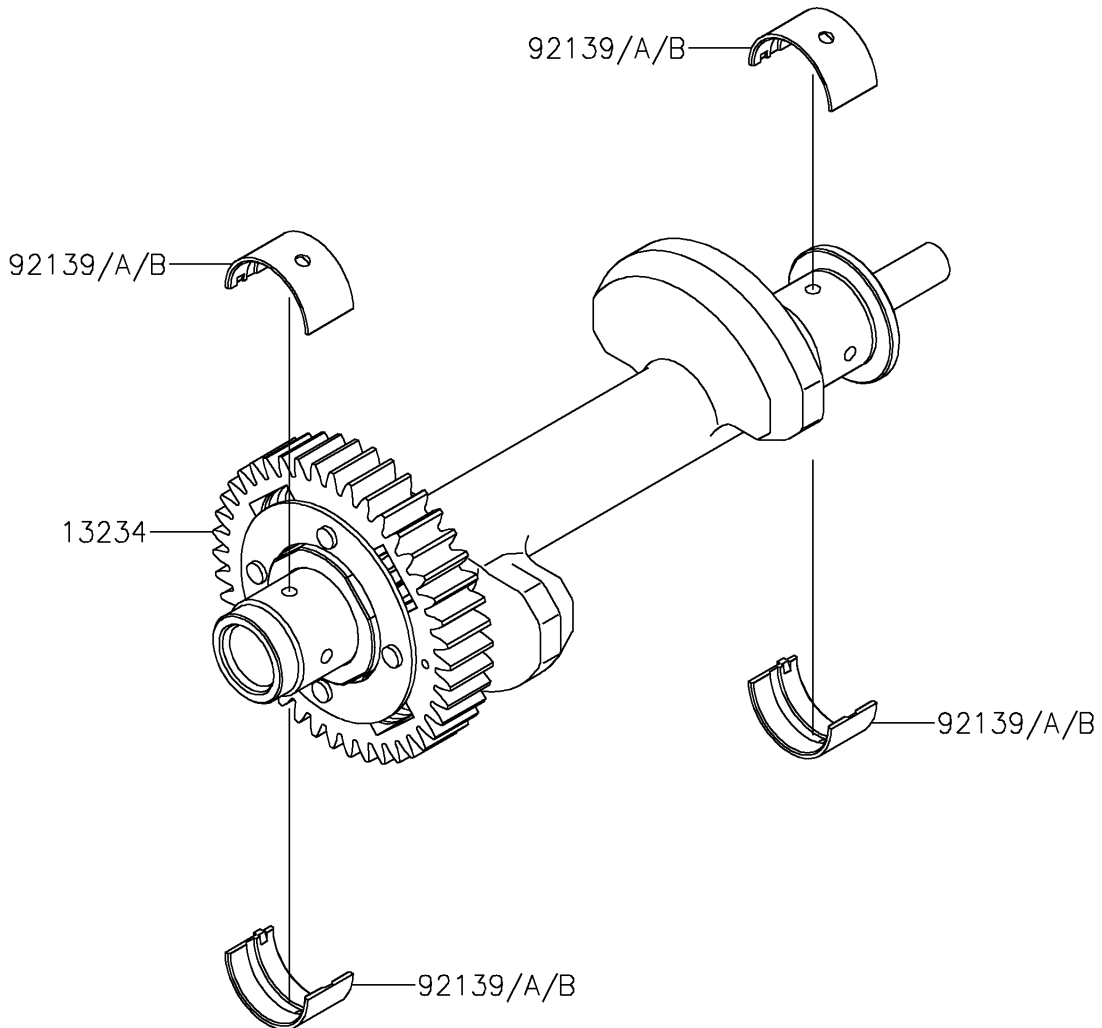

2023 Ninja® 650 PARTS DIAGRAM

Balancer

E1323

2023 Ninja® 650 PARTS LIST

Balancer

ITEM NAME	PART NUMBER	QUANTITY
SHAFT-COMP,BALANCER (Ref # 13234)	13234-0602	1
BUSHING,BALANCER,BLUE (Ref # 92139)	92139-0117	4
BUSHING,BALANCER,BLACK (Ref # 92139A)	92139-0118	AR
BUSHING,BALANCER,BROWN (Ref # 92139B)	92139-0119	AR