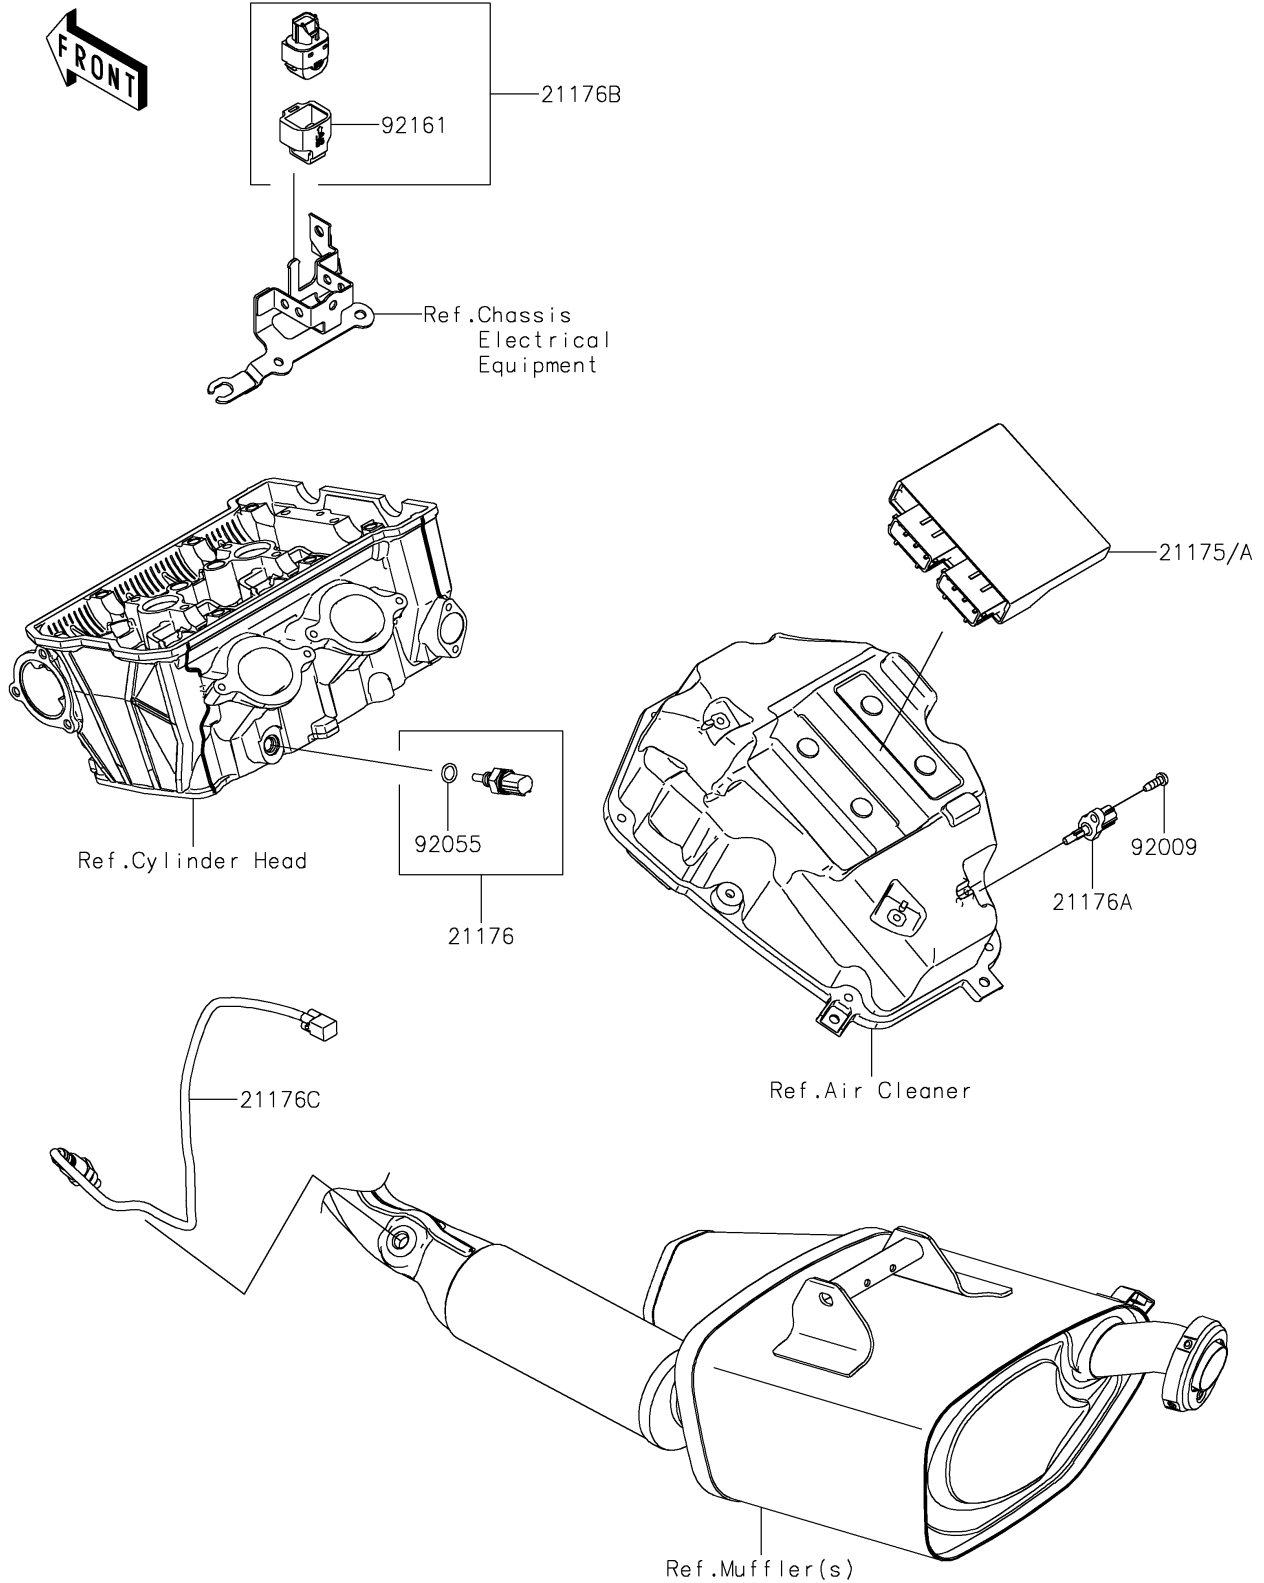

2024 NINJA® 650 KRT EDITION ABS PARTS DIAGRAM

Fuel Injection

E1530

2024 NINJA® 650 KRT EDITION ABS PARTS LIST

Fuel Injection

ITEM NAME	PART NUMBER	QUANTITY
CONTROL UNIT-ELECTRONIC (Ref # 21175)	21175-1951	1
SENSOR,WATER TEMP (Ref # 21176)	21176-0009	1
SENSOR,AIR TEMPERATURE (Ref # 21176A)	21176-0048	1
SENSOR,VEHICLE-DOWN (Ref # 21176B)	21176-0704	1
SENSOR,OXYGEN (Ref # 21176C)	21176-0967	1
SCREW,TAPPING,5X16 (Ref # 92009)	92009-1984	1
RING-O,9.5X1.9 (Ref # 92055)	92055-0016	1
DAMPER (Ref # 92161)	92161-0951	1