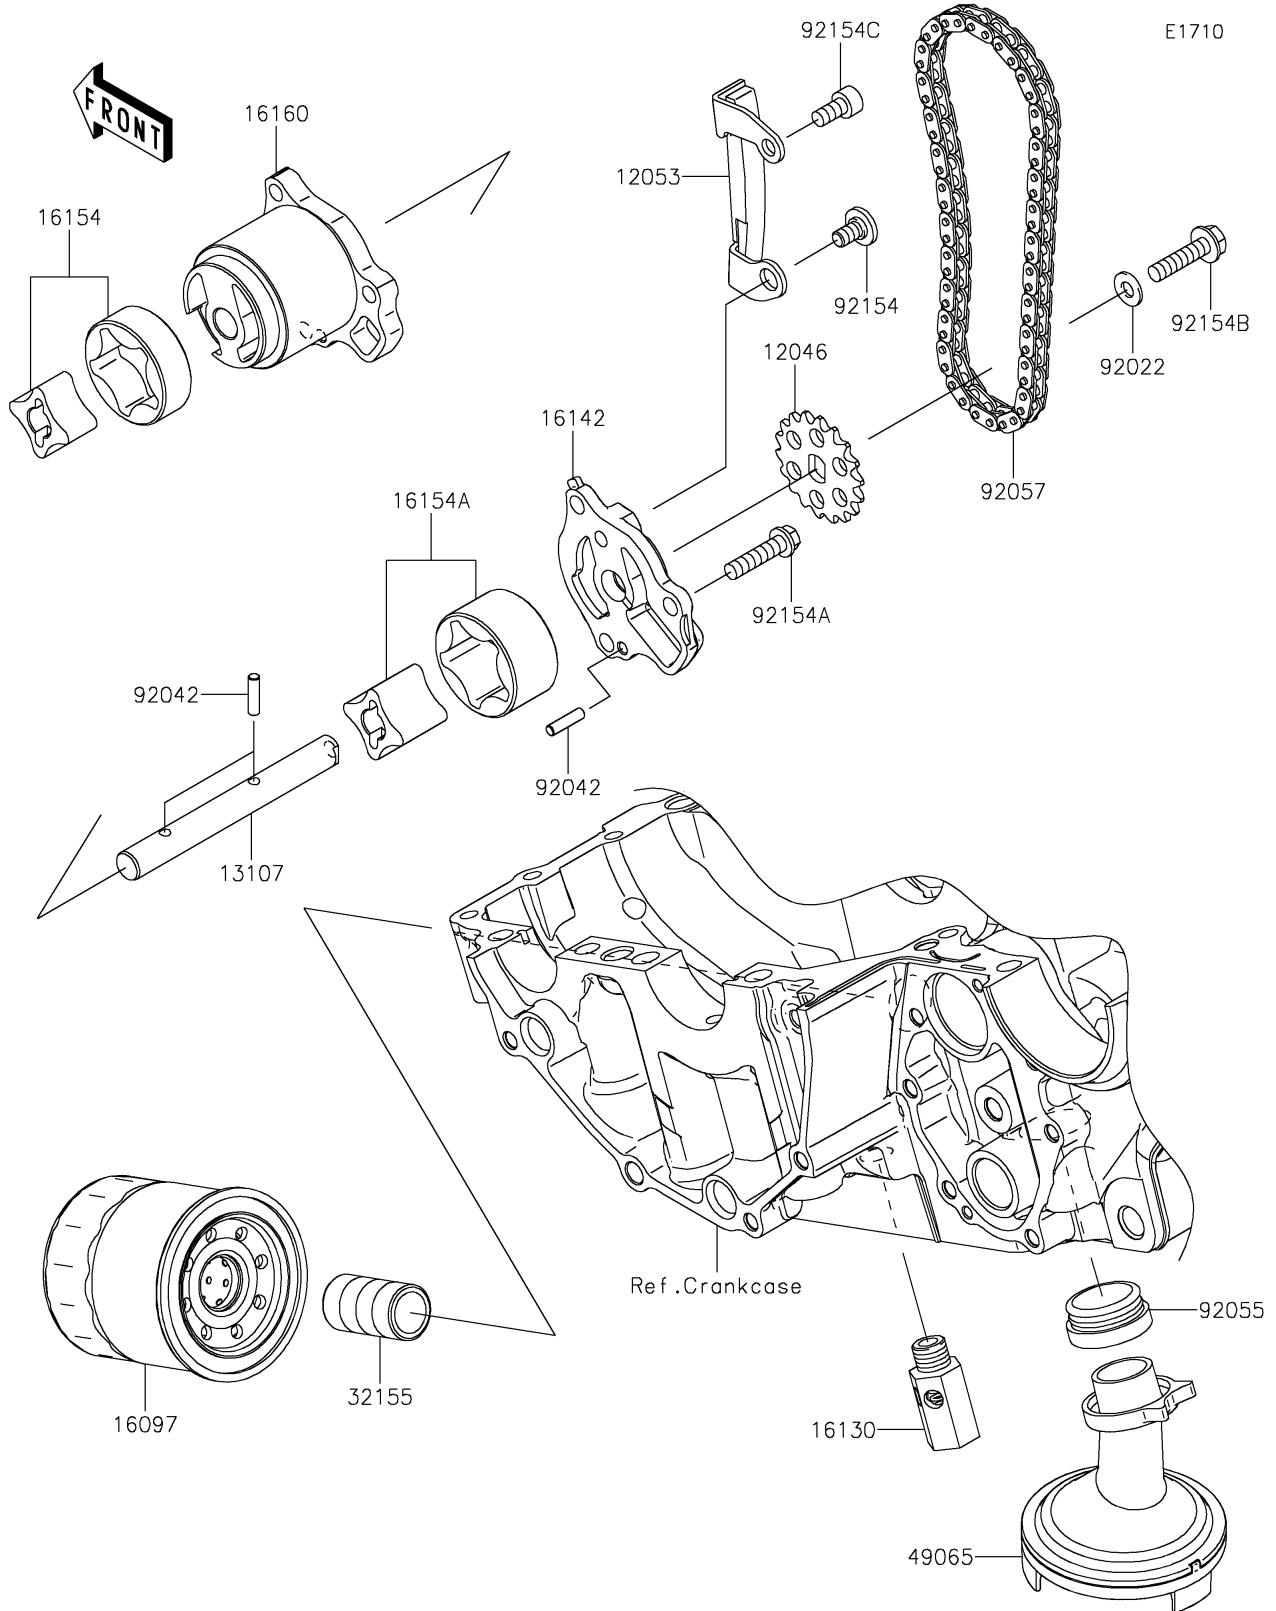

2023 Ninja® 650 PARTS DIAGRAM

Oil Pump/Oil Filter

2023 Ninja® 650 PARTS LIST

Oil Pump/Oil Filter

ITEM NAME	PART NUMBER	QUANTITY
SPROCKET,18T,BF04M (Ref # 12046)	12046-0040	1
GUIDE-CHAIN (Ref # 12053)	12053-0071	1
SHAFT,OIL PUMP (Ref # 13107)	13107-0772	1
FILTER-ASSY-OIL (Ref # 16097)	16097-0008	1
VALVE-ASSY-RELIEF (Ref # 16130)	16130-0552	1
COVER-PUMP (Ref # 16142)	16142-0712	1
ROTOR-PUMP,L=14 (Ref # 16154)	16154-0037	1
ROTOR-PUMP,40.56X22 (Ref # 16154A)	16154-1115	1
BODY (Ref # 16160)	16160-0110	1
PIPE,OIL FILTER (Ref # 32155)	32155-0029	1
FILTER-OIL (Ref # 49065)	49065-0708	1
WASHER,6X12.8X1.2 (Ref # 92022)	92022-1827	1
PIN,DOWEL,4X15.8 (Ref # 92042)	92042-014	3
RING-O,OIL FILTER (Ref # 92055)	92055-1354	1
CHAIN,DID 215FD-DHA,56LE (Ref # 92057)	92057-0098	1
BOLT,SOCKET,6X11 (Ref # 92154)	92154-0188	1
BOLT,FLANGED,6X25 (Ref # 92154A)	92154-0783	3
BOLT,FLANGED,6X25 (Ref # 92154B)	92154-0811	1
BOLT,SOCKET,6X12 (Ref # 92154C)	92154-0812	1