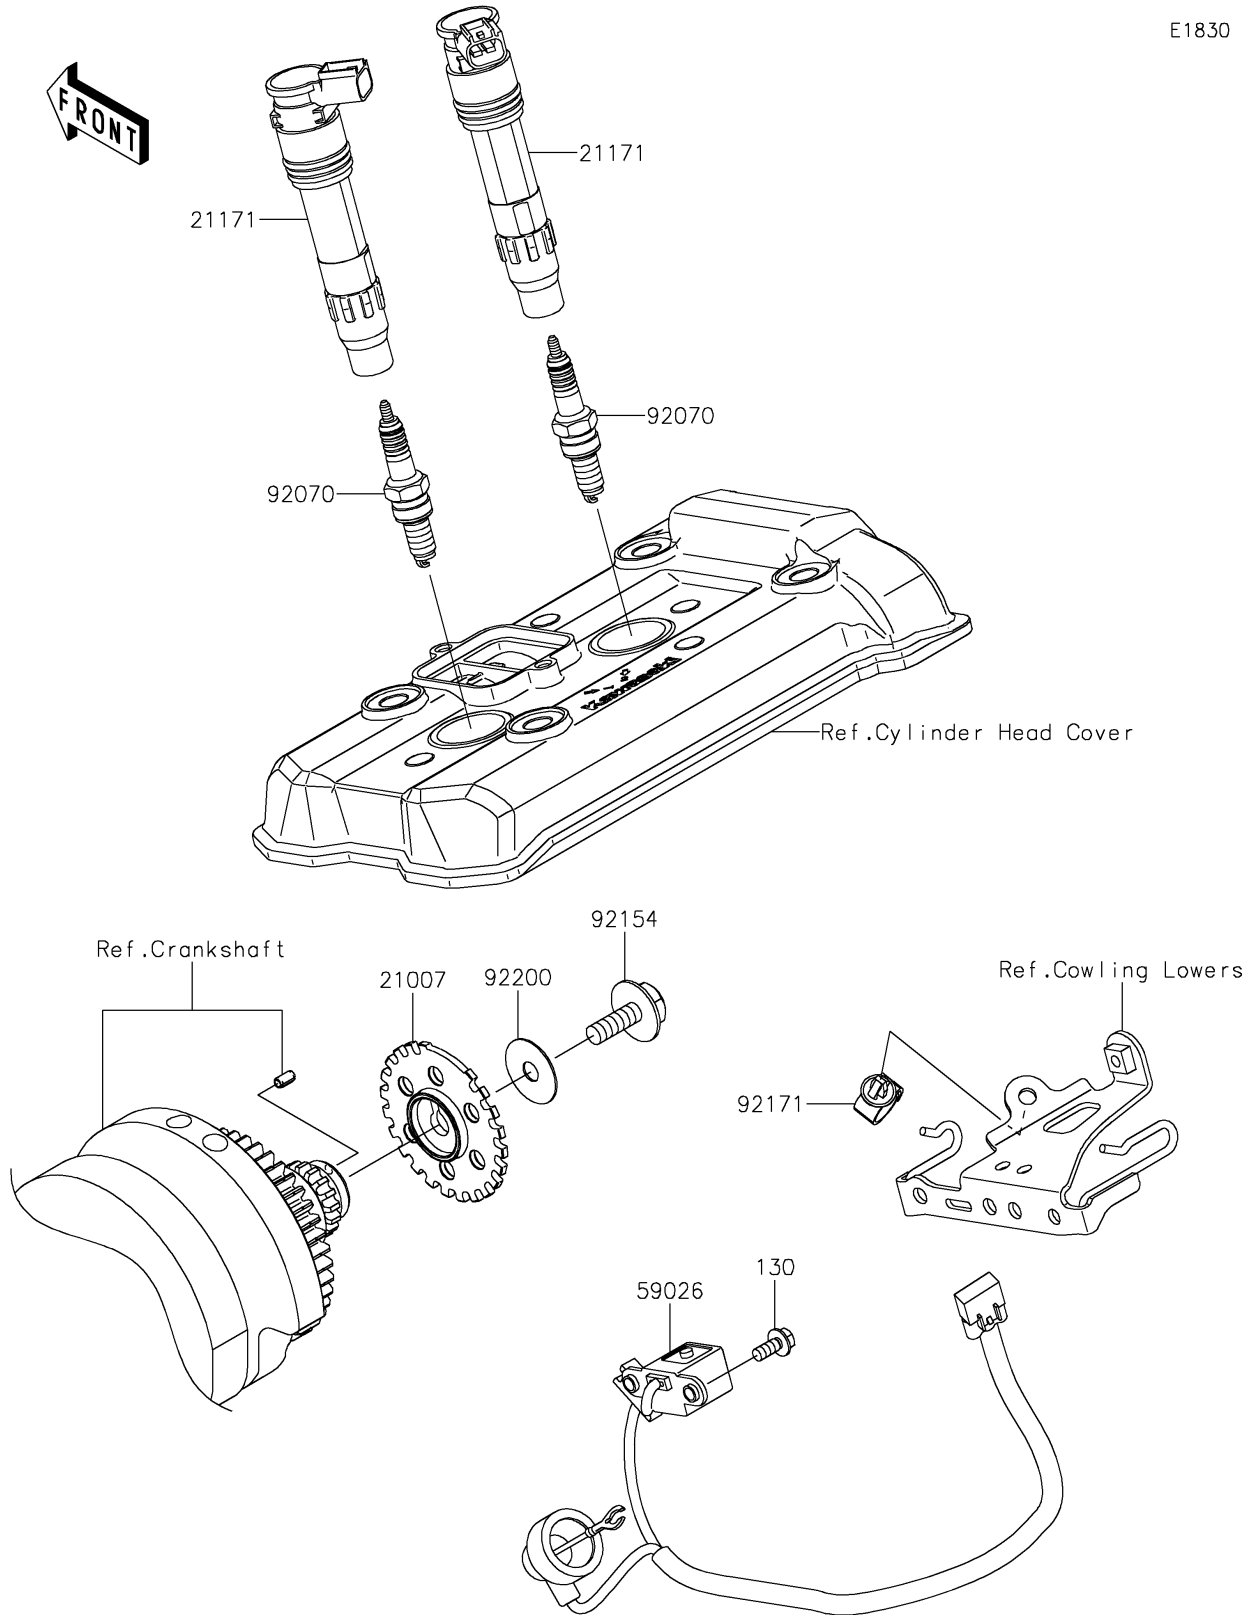

## Ignition System

E1830

### Ignition System

ITEM NAME	PART NUMBER	QUANTITY
ROTOR,PULSING (Ref # 21007)	21007-0053	1
COIL-ASSY-IGNITION (Ref # 21171)	21171-0033	2
COIL-PULSING (Ref # 59026)	59026-0045	1
PLUG-SPARK,CR9EIA(NGK) (Ref # 92070)	92070-0014	2
BOLT,FLANGED,8X23 (Ref # 92154)	92154-0187	1
CLAMP,13MM DIA. (Ref # 92171)	92171-1415	1
WASHER,8.5X28X0.8 (Ref # 92200)	92200-0274	1
BOLT-FLANGED,5X12 (Ref # 130)	130BA0512	2