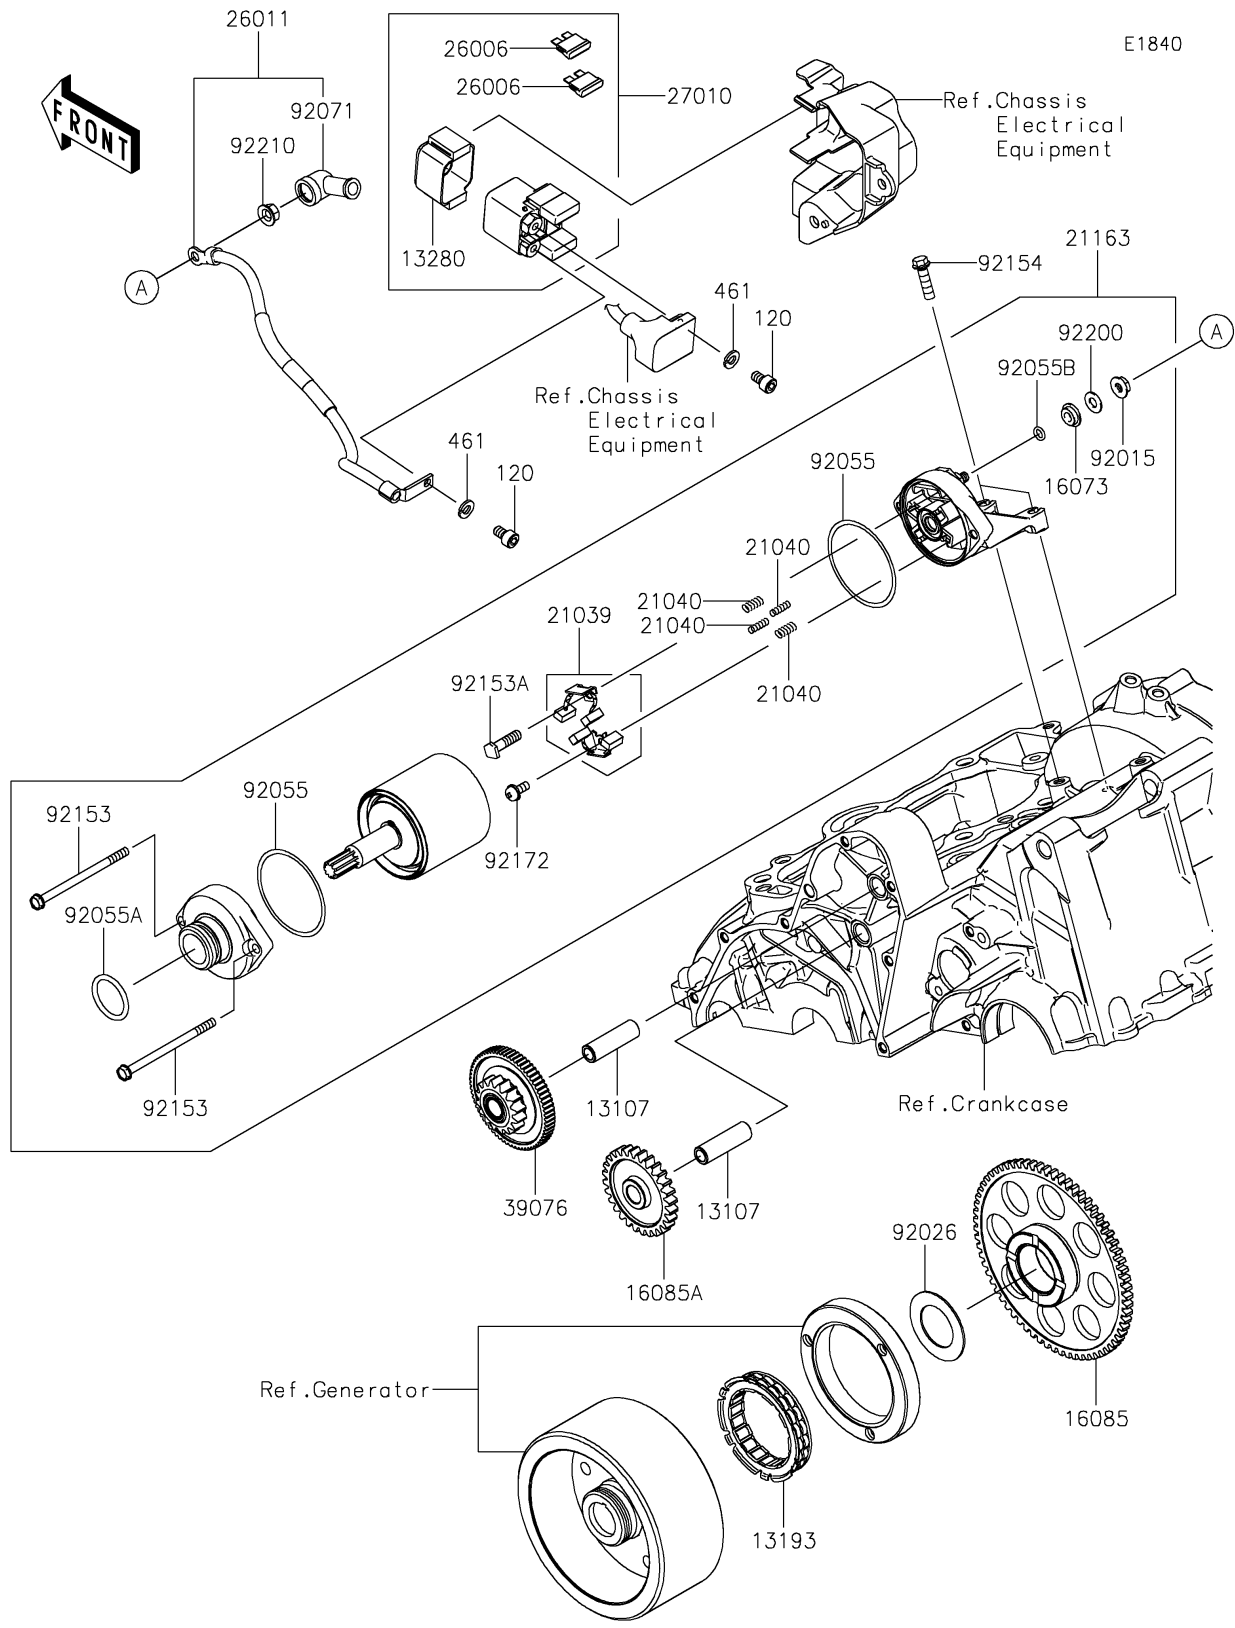

2023 NINJA® 650 KRT EDITION PARTS DIAGRAM

Starter Motor

2023 NINJA® 650 KRT EDITION PARTS LIST

Starter Motor

ITEM NAME	PART NUMBER	QUANTITY
SHAFT,IDLE GEAR (Ref # 13107)	13107-1106	2
CLUTCH-ASSY-ONEWAY (Ref # 13193)	13193-0006	1
HOLDER (Ref # 13280)	13280-0710	1
INSULATOR (Ref # 16073)	16073-0053	1
GEAR,67T (Ref # 16085)	16085-0076	1
GEAR,IDLE,28T (Ref # 16085A)	16085-0148	1
BRUSH,CARBON (Ref # 21039)	21039-0004	1
SPRING-BRUSH (Ref # 21040)	21040-0003	4
STARTER-ELECTRIC (Ref # 21163)	21163-0746	1
FUSE,BLADE,30A,GREEN (Ref # 26006)	26006-1006	2
WIRE-LEAD (Ref # 26011)	26011-0939	1
SWITCH,MAGNETIC (Ref # 27010)	27010-0709	1
LIMITER,16T&66T (Ref # 39076)	39076-0034	1
NUT,STARTER MOTOR (Ref # 92015)	92015-1476	1
SPACER,29.1X47.5X1.2 (Ref # 92026)	92026-087	1
RING-O (Ref # 92055)	92055-0136	2
RING-O (Ref # 92055A)	92055-1276	1
RING-O,4.5X2.0 (Ref # 92055B)	92055-1370	1
GROMMET (Ref # 92071)	92071-0024	1
BOLT (Ref # 92153)	92153-1850	2
BOLT (Ref # 92153A)	92153-1866	1
BOLT,FLANGED,6X22 (Ref # 92154)	92154-0504	2
SCREW (Ref # 92172)	92172-0334	1
WASHER (Ref # 92200)	92200-0386	1
NUT,6MM (Ref # 92210)	92210-0188	1
BOLT-SOCKET,6X10 (Ref # 120)	120CB0610	2
WASHER-SPRING,6MM (Ref # 461)	461DB0600	2