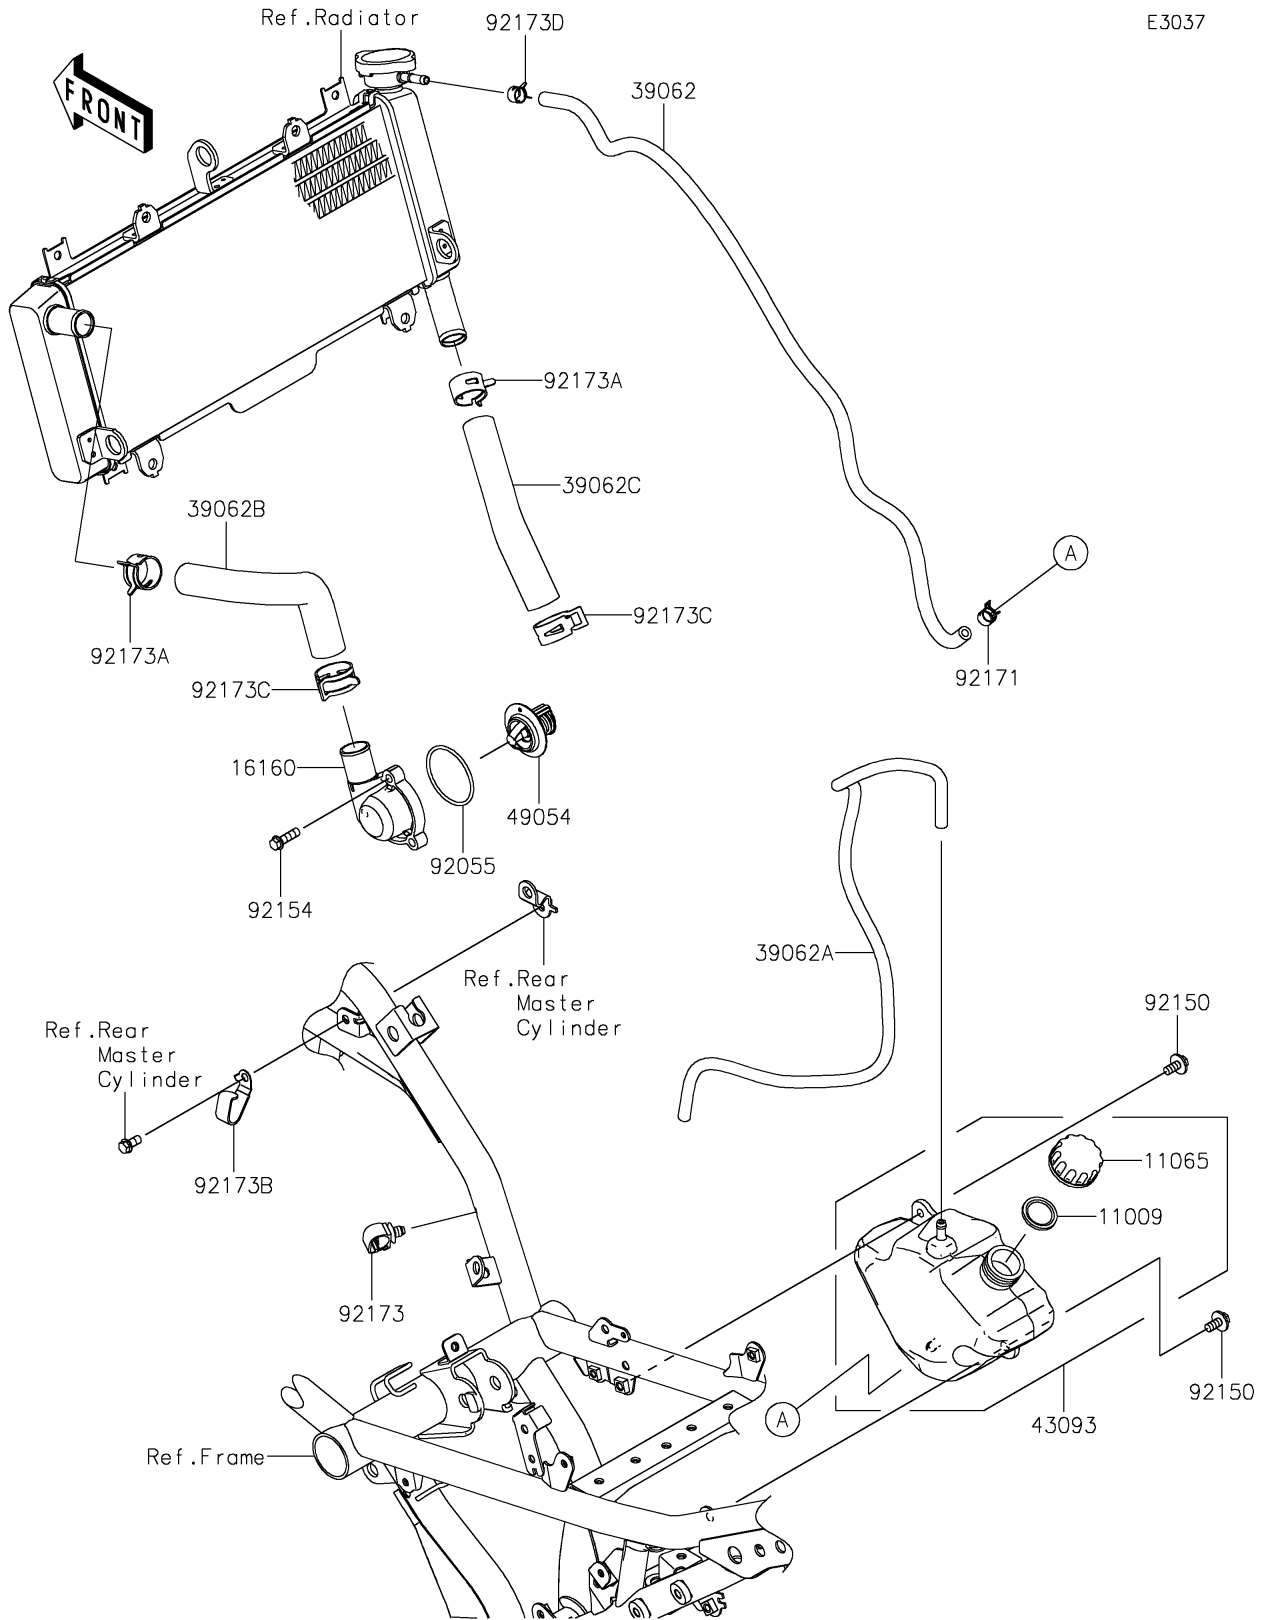

2023 Ninja® 650 PARTS DIAGRAM

Water Pipe

E3037

2023 Ninja® 650 PARTS LIST

Water Pipe

ITEM NAME	PART NUMBER	QUANTITY
GASKET,RESERVOIR TANK CAP (Ref # 11009)	11009-1145	1
CAP (Ref # 11065)	11065-0962	1
BODY,THERMOSTAT (Ref # 16160)	16160-0830	1
HOSE-COOLING,RADI.-RESERVOIR (Ref # 39062)	39062-0745	1
HOSE-COOLING,BREATHER (Ref # 39062A)	39062-0746	1
HOSE-COOLING,HEAD-RADIATOR (Ref # 39062B)	39062-0747	1
HOSE-COOLING,RADIATOR-PUMP (Ref # 39062C)	39062-0748	1
RESERVOIR-ASSY-TANK (Ref # 43093)	43093-0003	1
THERMOSTAT (Ref # 49054)	49054-0001	1
RING-O,46.7X2.4 (Ref # 92055)	92055-0992	1
BOLT,6X14 (Ref # 92150)	92150-1340	2
BOLT,FLANGED,6X20 (Ref # 92154)	92154-1778	3
CLAMP,10.5X8X0.7 (Ref # 92171)	92171-1992	1
CLAMP,12MM DIA. (Ref # 92173)	92173-0736	1
CLAMP (Ref # 92173A)	92173-1567	2
CLAMP (Ref # 92173B)	92173-1592	1
CLAMP (Ref # 92173C)	92173-1688	2
CLAMP (Ref # 92173D)	92173-2425	1