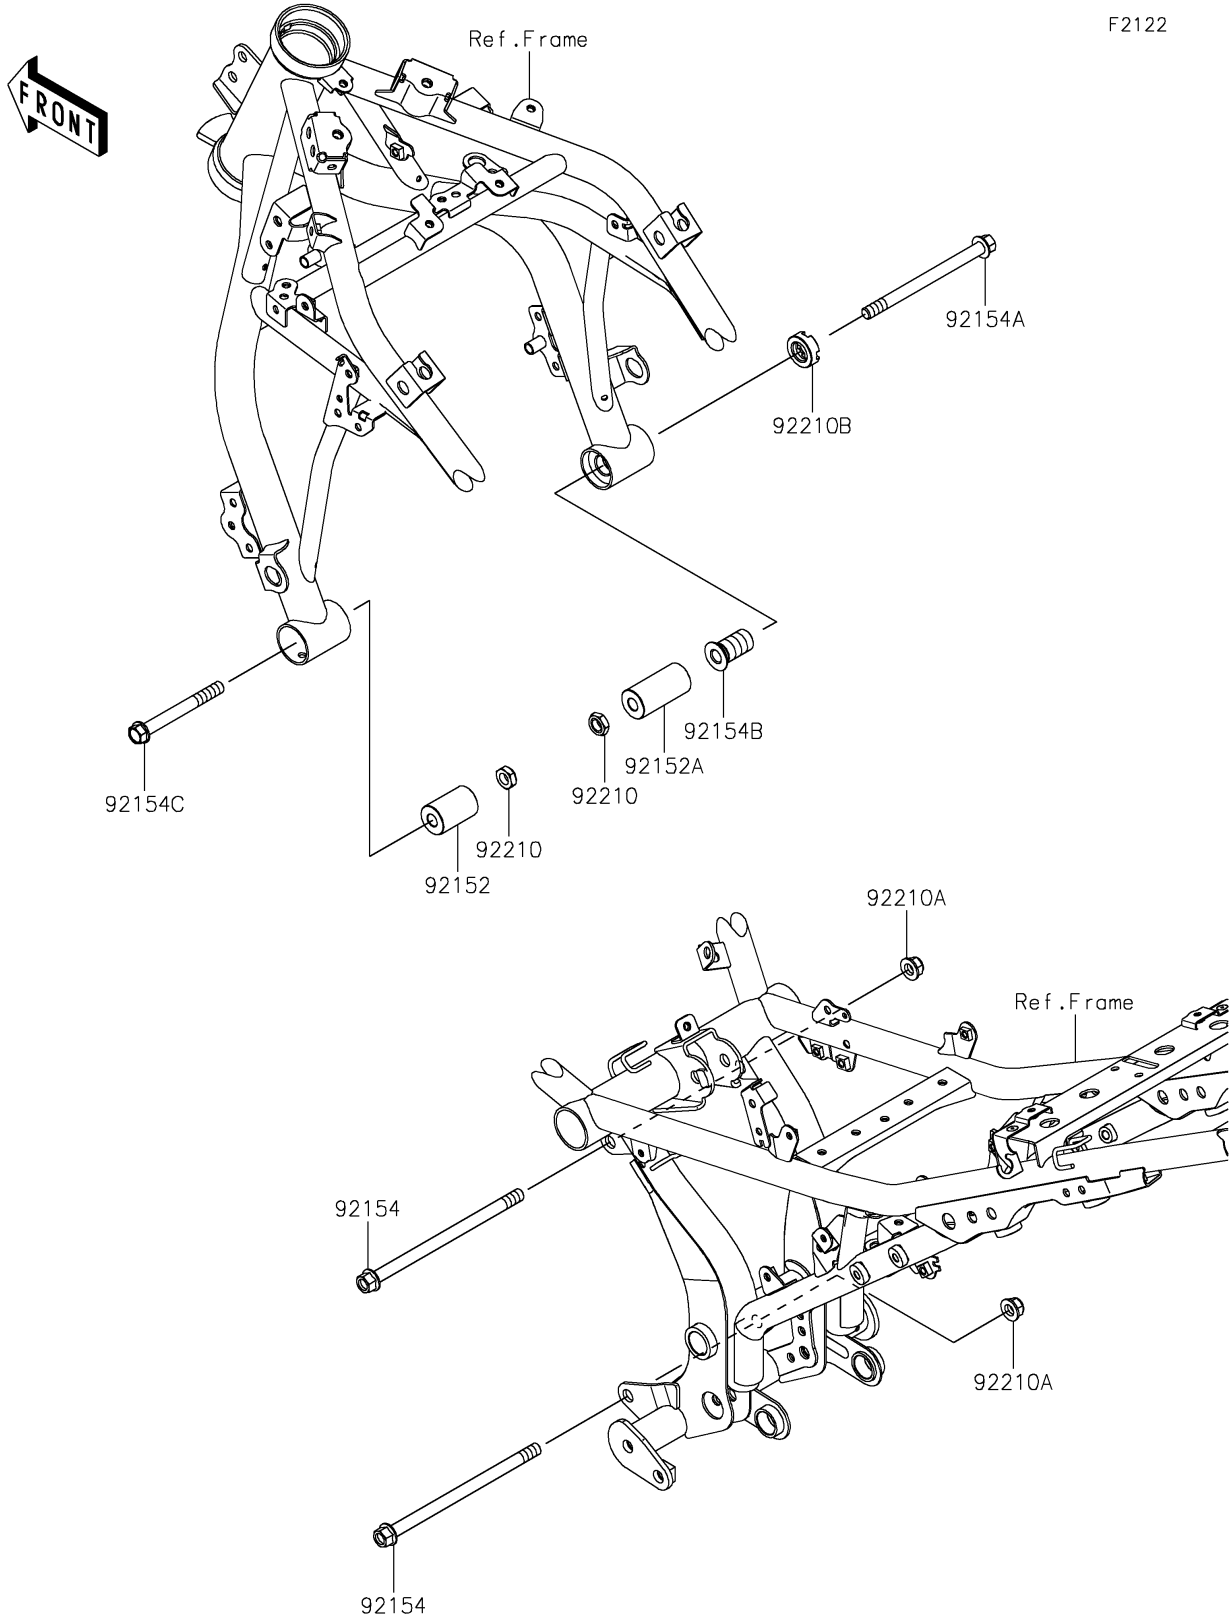

2023 Ninja® 650 PARTS DIAGRAM

Engine Mount

F2122

2023 Ninja® 650 PARTS LIST

Engine Mount

ITEM NAME	PART NUMBER	QUANTITY
COLLAR,10.5X26X40 (Ref # 92152)	92152-2230	1
COLLAR,10.5X26X54 (Ref # 92152A)	92152-2231	1
BOLT,FLANGED,10X170 (Ref # 92154)	92154-0840	2
BOLT,FLANGED,10X132 (Ref # 92154A)	92154-2167	1
BOLT,ADJUST,18X35 (Ref # 92154B)	92154-2168	1
BOLT,FLANGED,10X90 (Ref # 92154C)	92154-2645	1
NUT,LOCK,10MM (Ref # 92210)	92210-0784	2
NUT,LOCK,FLANGED,10MM (Ref # 92210A)	92210-1081	2
NUT,18MM (Ref # 92210B)	92210-1203	1