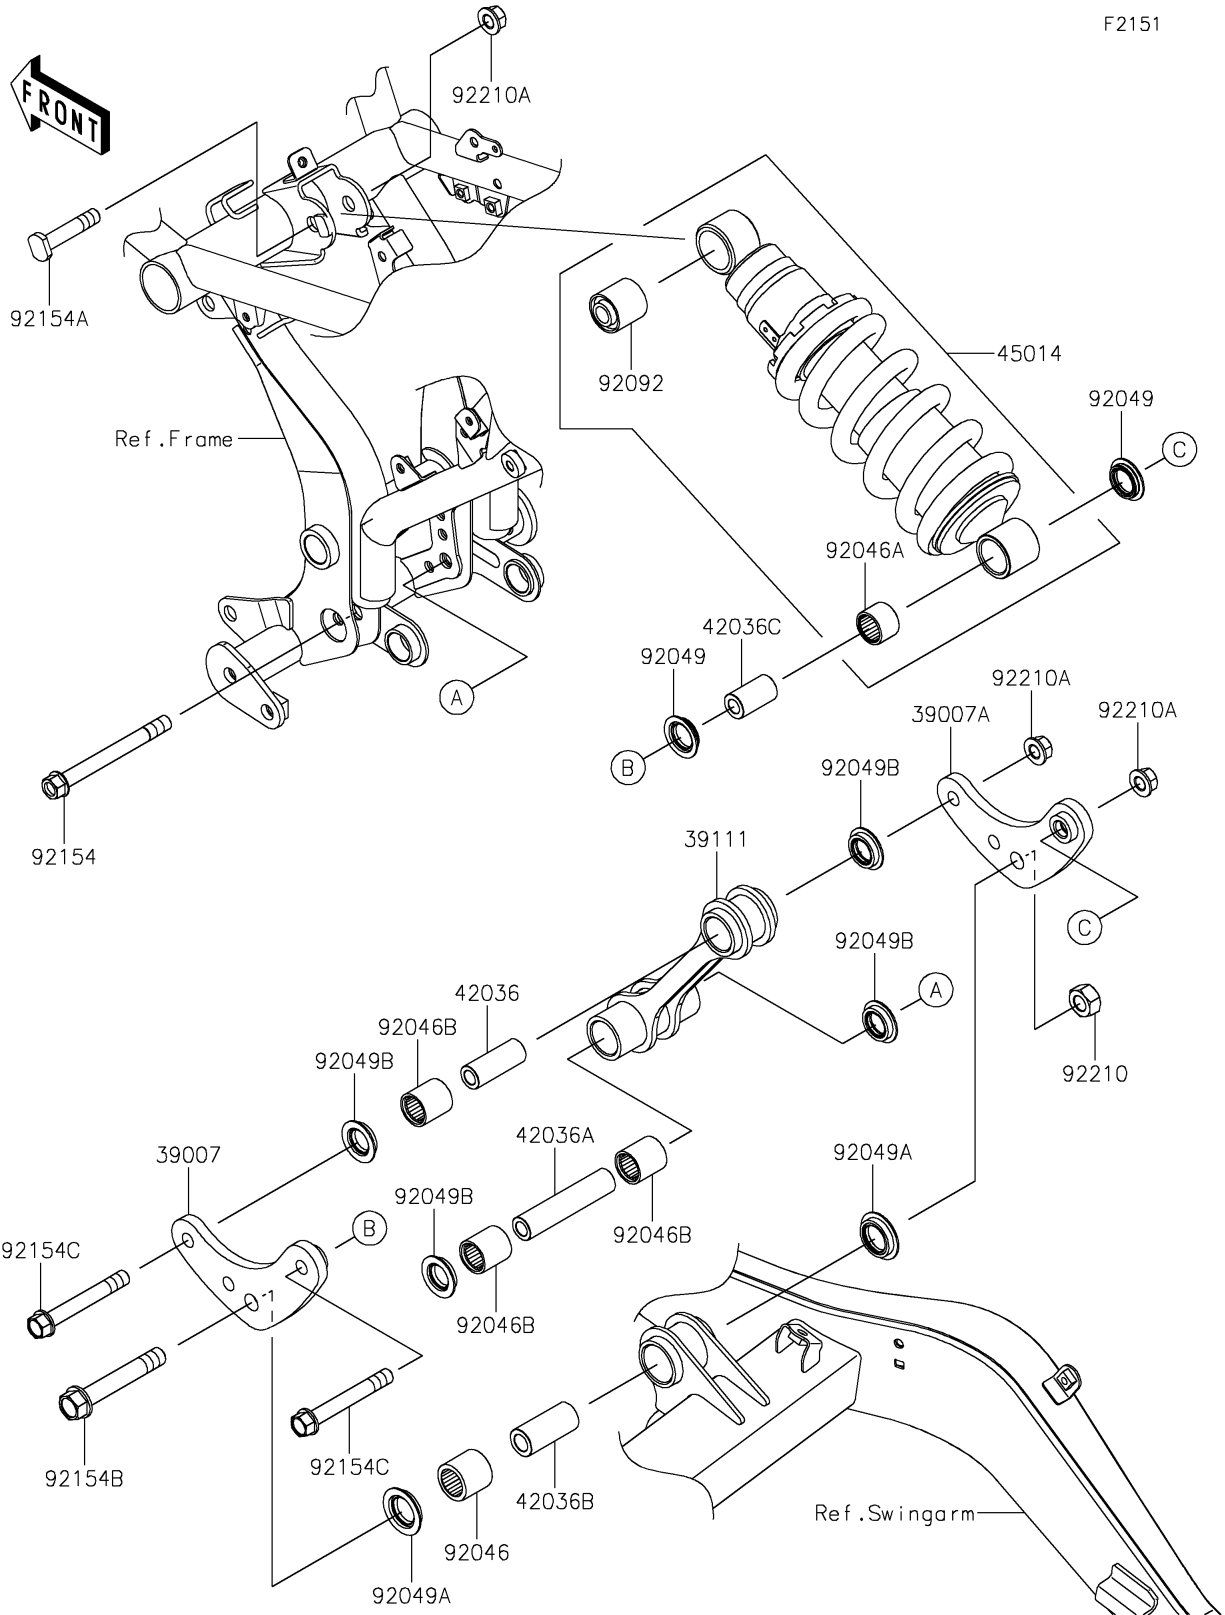

2024 Ninja® 650 PARTS DIAGRAM

Suspension/Shock Absorber

2024 Ninja® 650 PARTS LIST

Suspension/Shock Absorber

ITEM NAME	PART NUMBER	QUANTITY
ARM-SUSP,LH (Ref # 39007)	39007-0401	1
ARM-SUSP,RH (Ref # 39007A)	39007-0402	1
ROD-TIE (Ref # 39111)	39111-0343	1
SLEEVE,10.1X17X44.5 (Ref # 42036)	42036-0718	1
SLEEVE,10.1X17X79.8 (Ref # 42036A)	42036-0787	1
SLEEVE,12.1X20X44.5 (Ref # 42036B)	42036-0788	1
SLEEVE,10.1X18X32 (Ref # 42036C)	42036-1344	1
SHOCKABSORBER,P.SILVER (Ref # 45014)	45014-0565-458	1
BEARING-NEEDLE,7E-HVS20X27X25 (Ref # 92046)	92046-1236	1
BEARING-NEEDLE,SFYZM182417 (Ref # 92046A)	92046-1272	1
BEARING-NEEDLE,SFYZM172425 (Ref # 92046B)	92046-1273	3
SEAL-OIL (Ref # 92049)	92049-0133	2
SEAL-OIL,ARM (Ref # 92049A)	92049-1109	2
SEAL-OIL,MHA17245.7F (Ref # 92049B)	92049-1223	4
BUSHING-RUBBER (Ref # 92092)	92092-1058	1
BOLT,FLANGED,10X100 (Ref # 92154)	92154-1257	1
BOLT,10X50 (Ref # 92154A)	92154-2165	1
BOLT,FLANGED,12X75 (Ref # 92154B)	92154-2166	1
BOLT,FLANGED,10X75 (Ref # 92154C)	92154-2226	2
NUT,LOCK,12MM (Ref # 92210)	92210-0274	1
NUT,LOCK,FLANGED,10MM (Ref # 92210A)	92210-1139	3