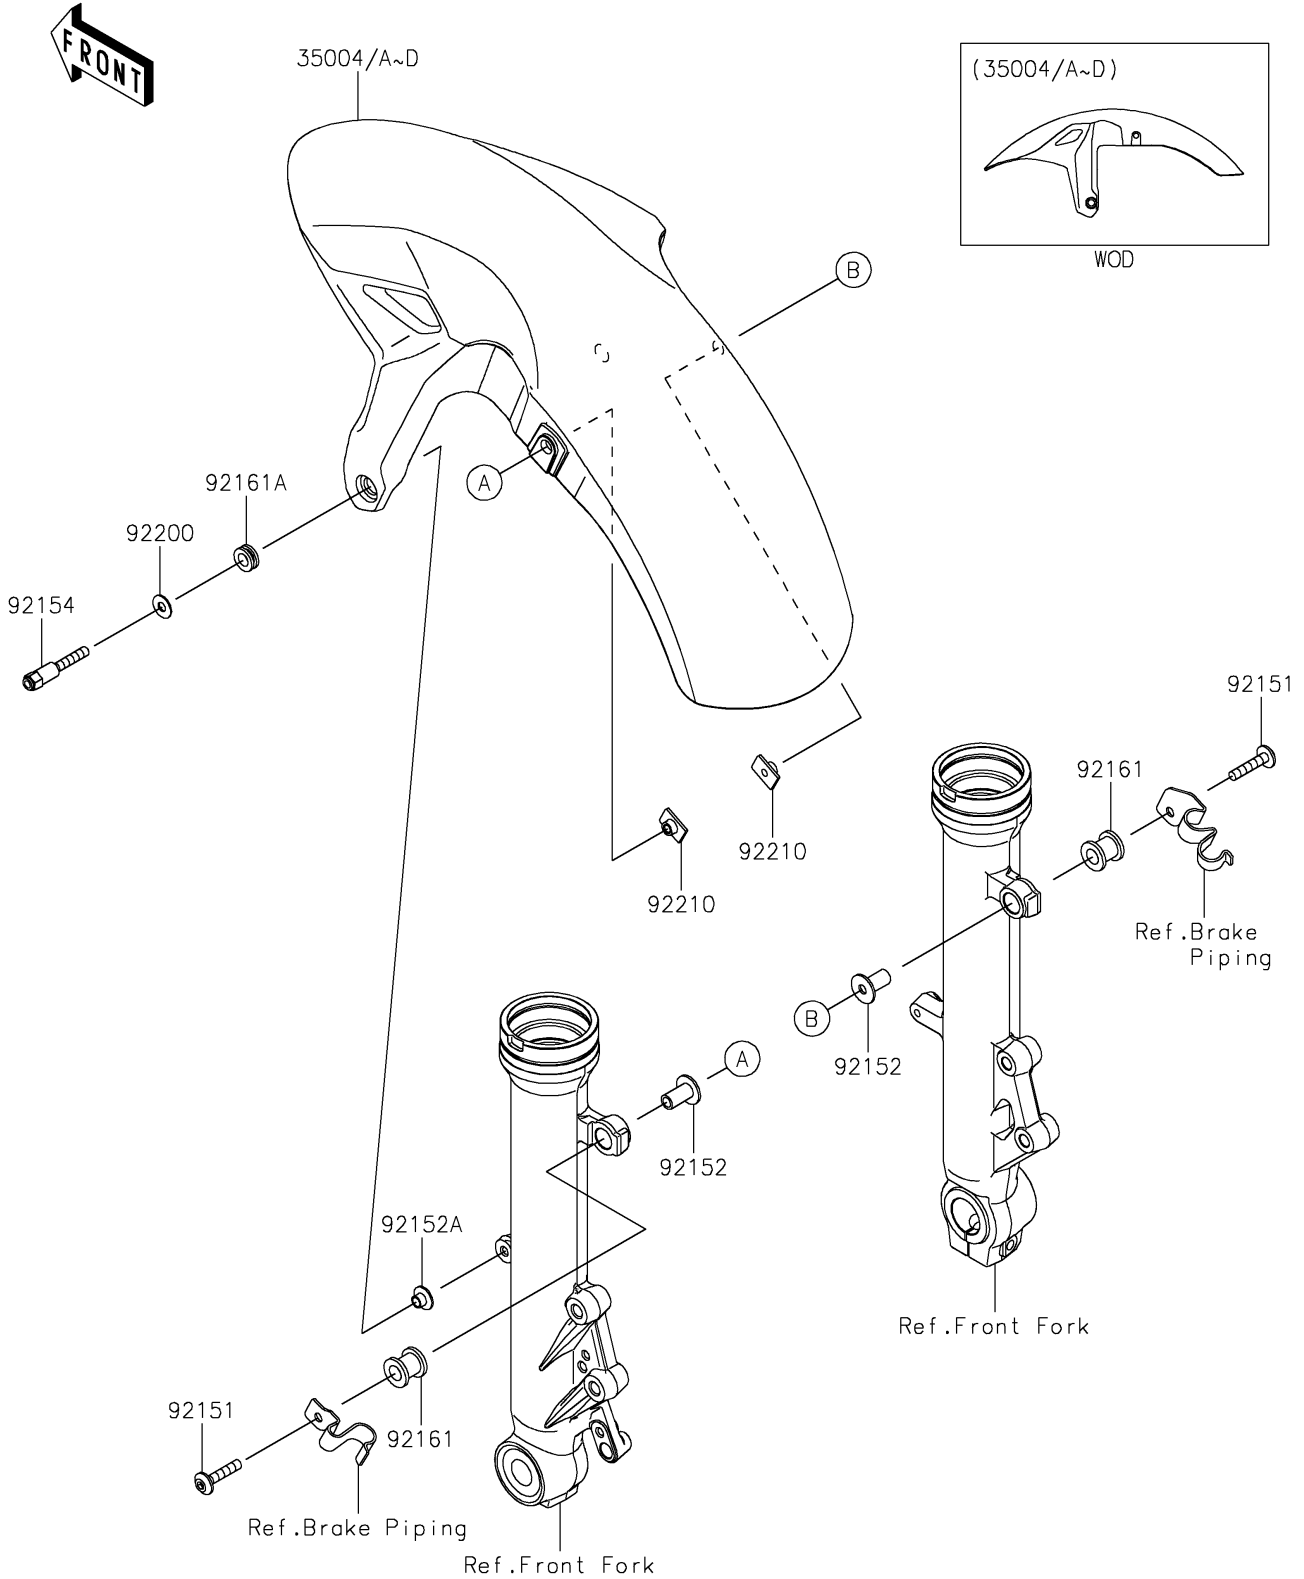

2023 NINJA® 650 KRT EDITION PARTS DIAGRAM

Front Fender(s)

F2171

2023 NINJA® 650 KRT EDITION PARTS LIST

Front Fender(s)

ITEM NAME	PART NUMBER	QUANTITY
FENDER-FRONT,EBONY (Ref # 35004D)	35004-0358-H8	1
BOLT,SOCKET,6X30 (Ref # 92151)	92151-1605	2
COLLAR,6.5X10X20.5 (Ref # 92152)	92152-1570	2
COLLAR,6.3X8.3X16 (Ref # 92152A)	92152-1602	2
BOLT (Ref # 92154)	92154-0324	2
DAMPER,10X20X18.9 (Ref # 92161)	92161-1406	2
DAMPER,8.3X16X6.4 (Ref # 92161A)	92161-1848	2
WASHER,6.5X16X1.0 (Ref # 92200)	92200-0796	2
NUT,PLATE,6MM (Ref # 92210)	92210-1352	2