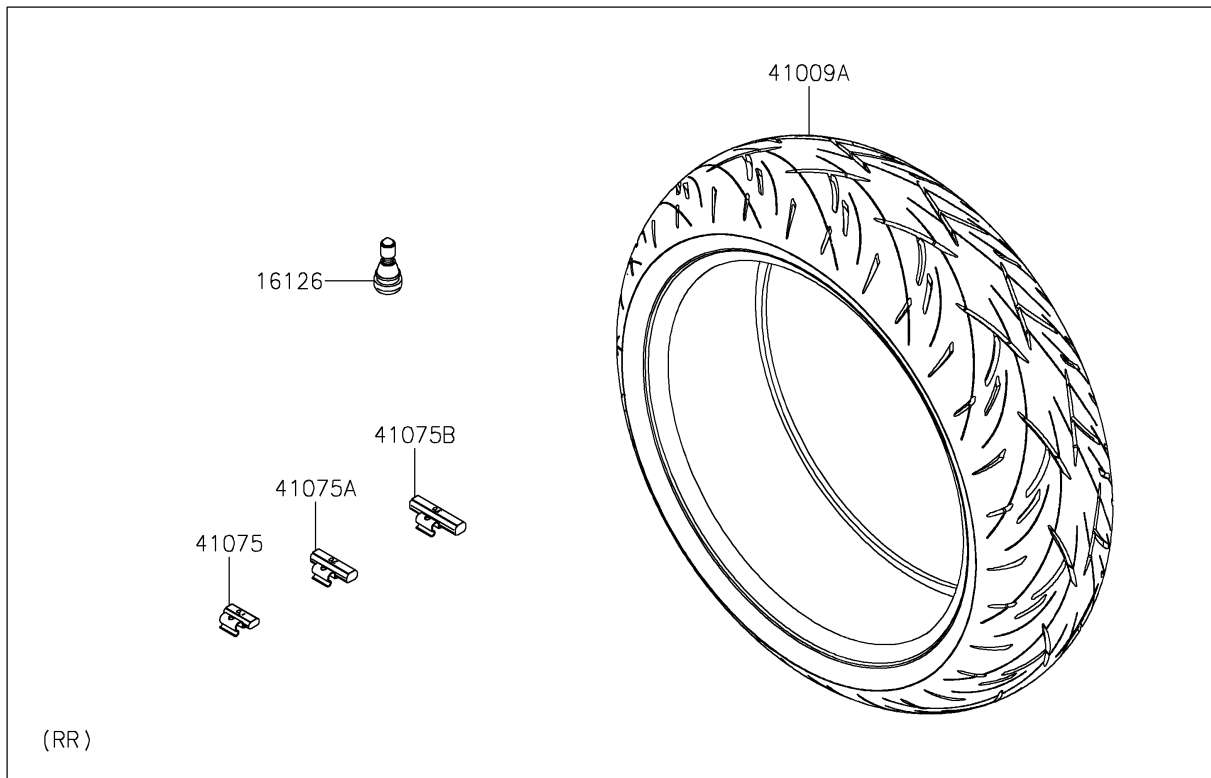

2024 NINJA® 650 KRT EDITION ABS PARTS DIAGRAM

Tires

F2210

2024 NINJA® 650 KRT EDITION ABS PARTS LIST

Tires

ITEM NAME	PART NUMBER	QUANTITY
VALVE,TIRE (Ref # 16126)	16126-1140	2
TIRE,FR,120/70ZR17(58W) (Ref # 41009)	41009-0832	1
TIRE,RR,160/60ZR17(69W) (Ref # 41009A)	41009-0833	1
BALANCER-WHEEL,10G,SILVER (Ref # 41075)	41075-0007	AR
BALANCER-WHEEL,20G,SILVER (Ref # 41075A)	41075-0008	AR
BALANCER-WHEEL,30G,SILVER (Ref # 41075B)	41075-0009	AR