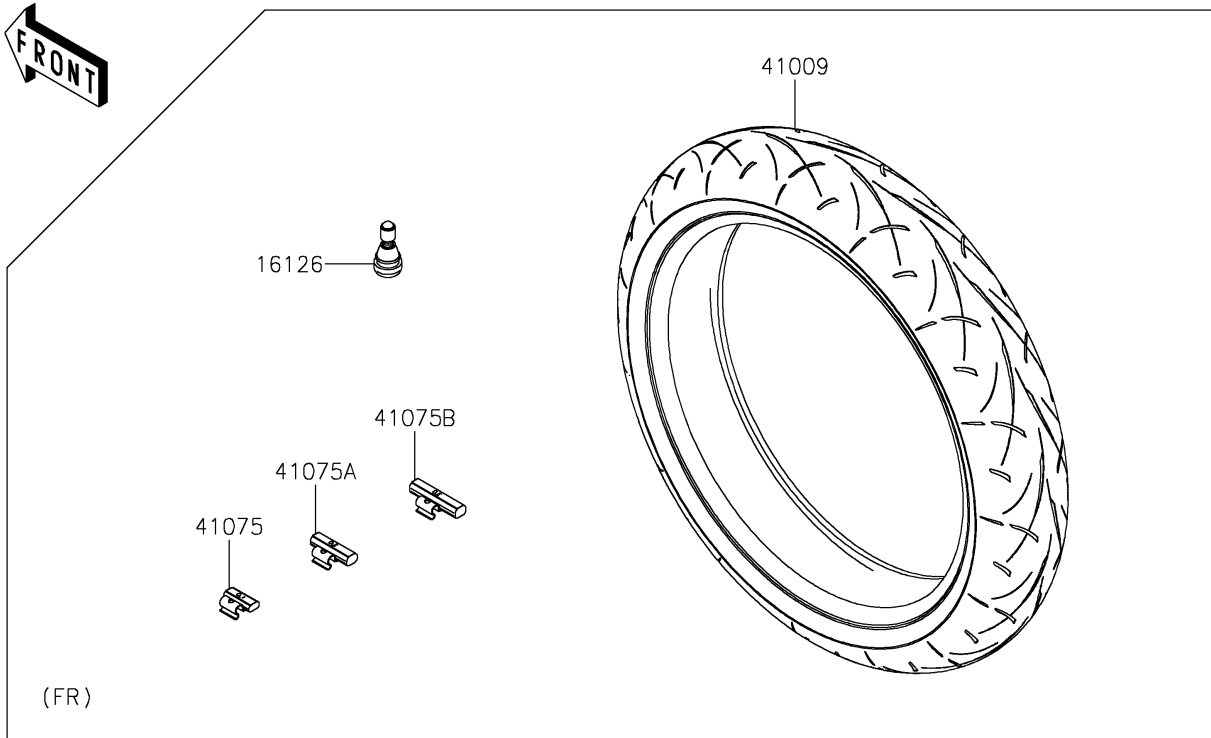

2024 NINJA® 650 KRT EDITION ABS PARTS DIAGRAM

Tires

F2210

2024 NINJA® 650 KRT EDITION ABS PARTS LIST

Tires

ITEM NAME	PART NUMBER	QUANTITY
VALVE,TIRE (Ref # 16126)	16126-1140	2
TIRE,FR,120/70ZR17(58W) (Ref # 41009)	41009-0832	1
TIRE,RR,160/60ZR17(69W) (Ref # 41009A)	41009-0833	1
BALANCER-WHEEL,10G,SILVER (Ref # 41075)	41075-0007	AR
BALANCER-WHEEL,20G,SILVER (Ref # 41075A)	41075-0008	AR
BALANCER-WHEEL,30G,SILVER (Ref # 41075B)	41075-0009	AR