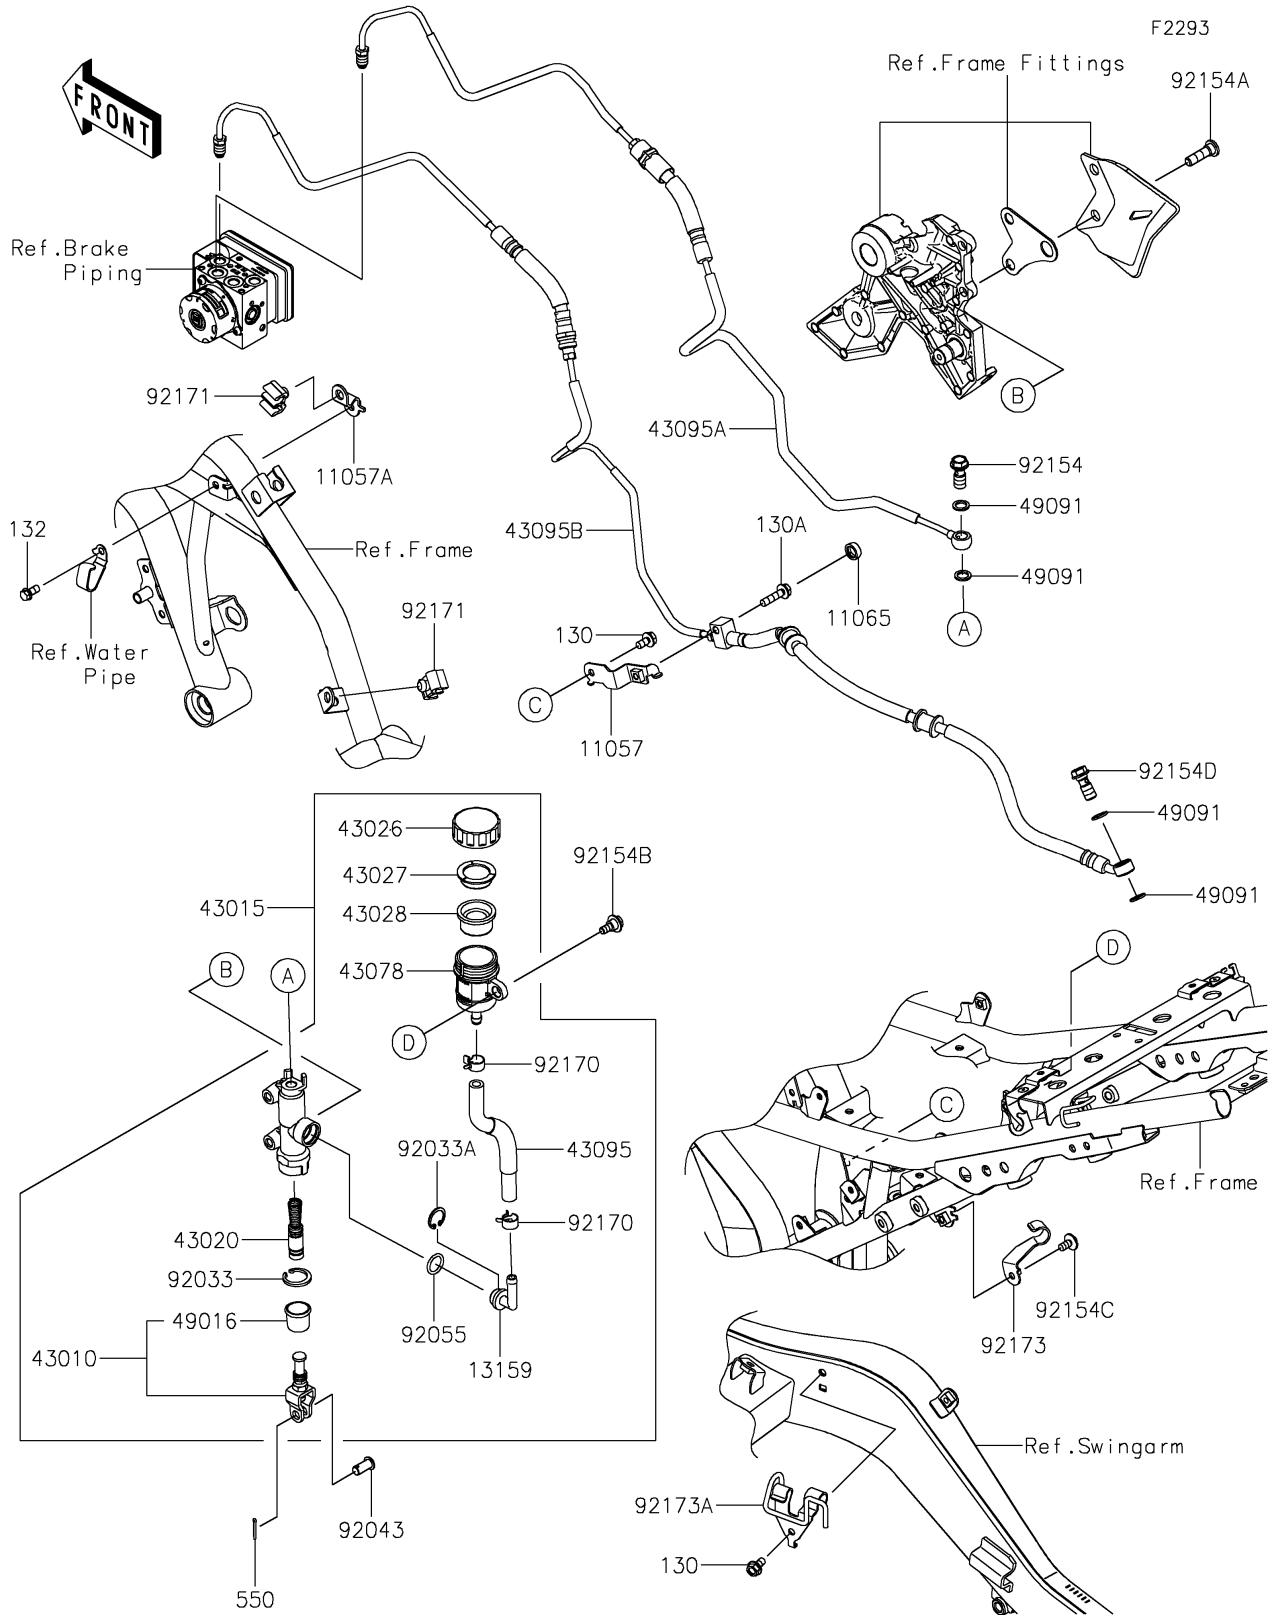

2023 Ninja® 650 PARTS DIAGRAM

Rear Master Cylinder

2023 Ninja® 650 PARTS LIST

Rear Master Cylinder

ITEM NAME	PART NUMBER	QUANTITY
BRACKET,ABS JOINT (Ref # 11057)	11057-0161	1
BRACKET,FR ABS PIPE (Ref # 11057A)	11057-0166	1
CAP,BOLT (Ref # 11065)	11065-0752	1
CONNECTOR (Ref # 13159)	13159-1056	1
ROD-ASSY-BRAKE (Ref # 43010)	43010-0020	1
CYLINDER-ASSY-MASTER,RR (Ref # 43015)	43015-0754	1
PISTON-COMP-BRAKE (Ref # 43020)	43020-1094	1
CAP-BRAKE (Ref # 43026)	43026-0009	1
PLATE-DIAPHRAGM (Ref # 43027)	43027-1053	1
DIAPHRAGM (Ref # 43028)	43028-1065	1
RESERVOIR (Ref # 43078)	43078-0060	1
HOSE-BRAKE,RR M/CYL. (Ref # 43095)	43095-0969	1
HOSE-BRAKE,RR M/CYL.-ABS UNIT (Ref # 43095A)	43095-1901	1
HOSE-BRAKE,ABS UNIT-RR CAL. (Ref # 43095B)	43095-1943	1
COVER-SEAL,BRAKE PISTON (Ref # 49016)	49016-1103	1
WASHER-SEAL,10.1X14.5X1.5 (Ref # 49091)	49091-0001	4
RING-SNAP,20.9X24.6X1.2 (Ref # 92033)	92033-0079	1
RING-SNAP,20.5MM (Ref # 92033A)	92033-1186	1
PIN (Ref # 92043)	92043-0182	1
RING-O,14.8X2.4 (Ref # 92055)	92055-0741	1
BOLT,FLANGED,10X23 (Ref # 92154)	92154-0732	1
BOLT,SOCKET,8X30 (Ref # 92154A)	92154-0843	2
BOLT (Ref # 92154B)	92154-0929	1
BOLT,SOCKET,6X12 (Ref # 92154C)	92154-0951	1
BOLT,OIL,L=23 (Ref # 92154D)	92154-4239	1
CLAMP,HOSE (Ref # 92170)	92170-1091	2
CLAMP (Ref # 92171)	92171-0818	2
CLAMP,RR BRAKE HOSE (Ref # 92173)	92173-1604	1
CLAMP (Ref # 92173A)	92173-2291	1

2023 Ninja® 650 PARTS LIST

Rear Master Cylinder

ITEM NAME	PART NUMBER	QUANTITY
BOLT-FLANGED,6X12 (Ref # 130)	130BA0612	2
BOLT-FLANGED,6X25 (Ref # 130A)	130BA0625	1
BOLT-FLANGED-SMALL,6X12 (Ref # 132)	132BA0612	1
PIN-COTTER,2.0X15 (Ref # 550)	550AA2015	1