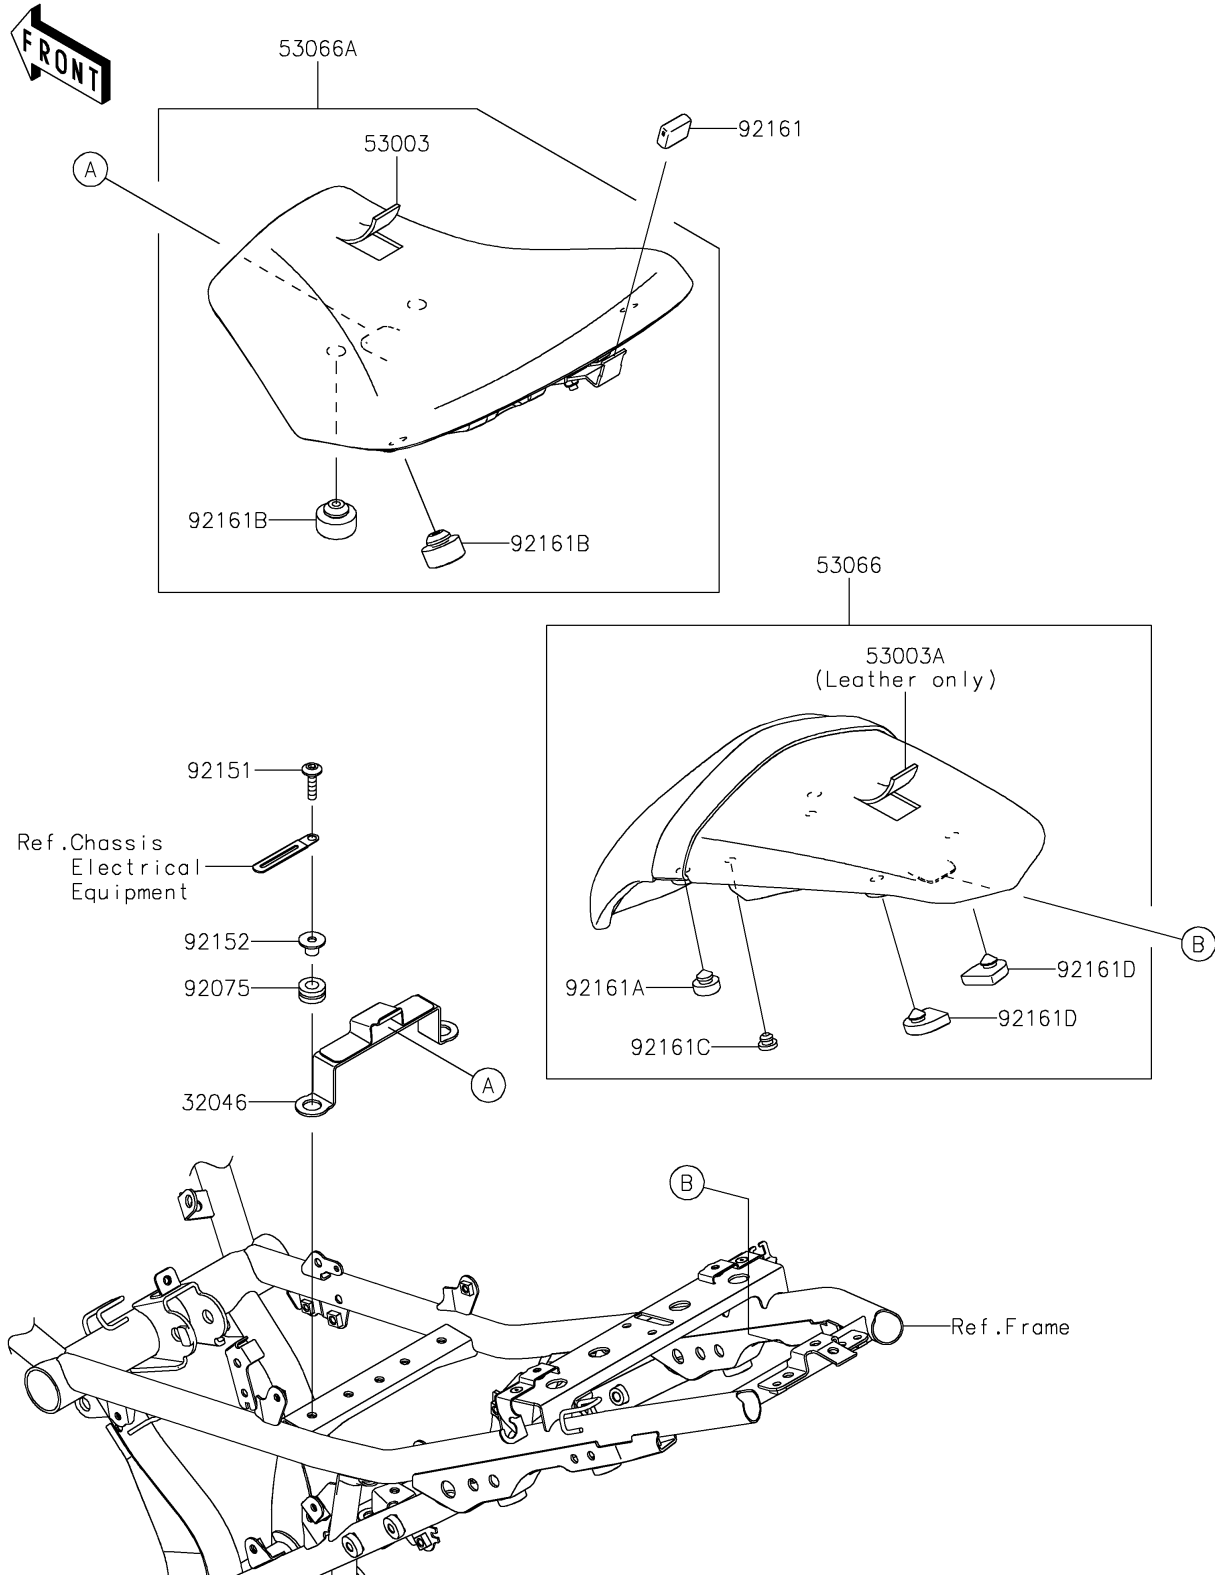

2023 NINJA® 650 KRT EDITION PARTS DIAGRAM

Seat

F2510

2023 NINJA® 650 KRT EDITION PARTS LIST

Seat

ITEM NAME	PART NUMBER	QUANTITY
BRACKET-SEAT (Ref # 32046)	32046-0394	1
LEATHER,FR SEAT,BLACK (Ref # 53003)	53003-0443-MA	1
LEATHER,RR,BLACK (Ref # 53003A)	53003-0505-MA	1
SEAT-ASSY,RR,BLACK+BLK (Ref # 53066)	53066-0662-12Y	1
SEAT-ASSY,FR,BLACK (Ref # 53066A)	53066-0690-MA	1
DAMPER (Ref # 92075)	92075-1880	2
BOLT,SOCKET,6X25 (Ref # 92151)	92151-1611	2
COLLAR,6.5X10X11.6 (Ref # 92152)	92152-2326	2
DAMPER,SEAT BRACKET,FR (Ref # 92161)	92161-1865	1
DAMPER,10X20X8 (Ref # 92161A)	92161-1898	2
DAMPER,14X30X14.5 (Ref # 92161B)	92161-1970	4
DAMPER (Ref # 92161C)	92161-1971	2
DAMPER (Ref # 92161D)	92161-2259	2