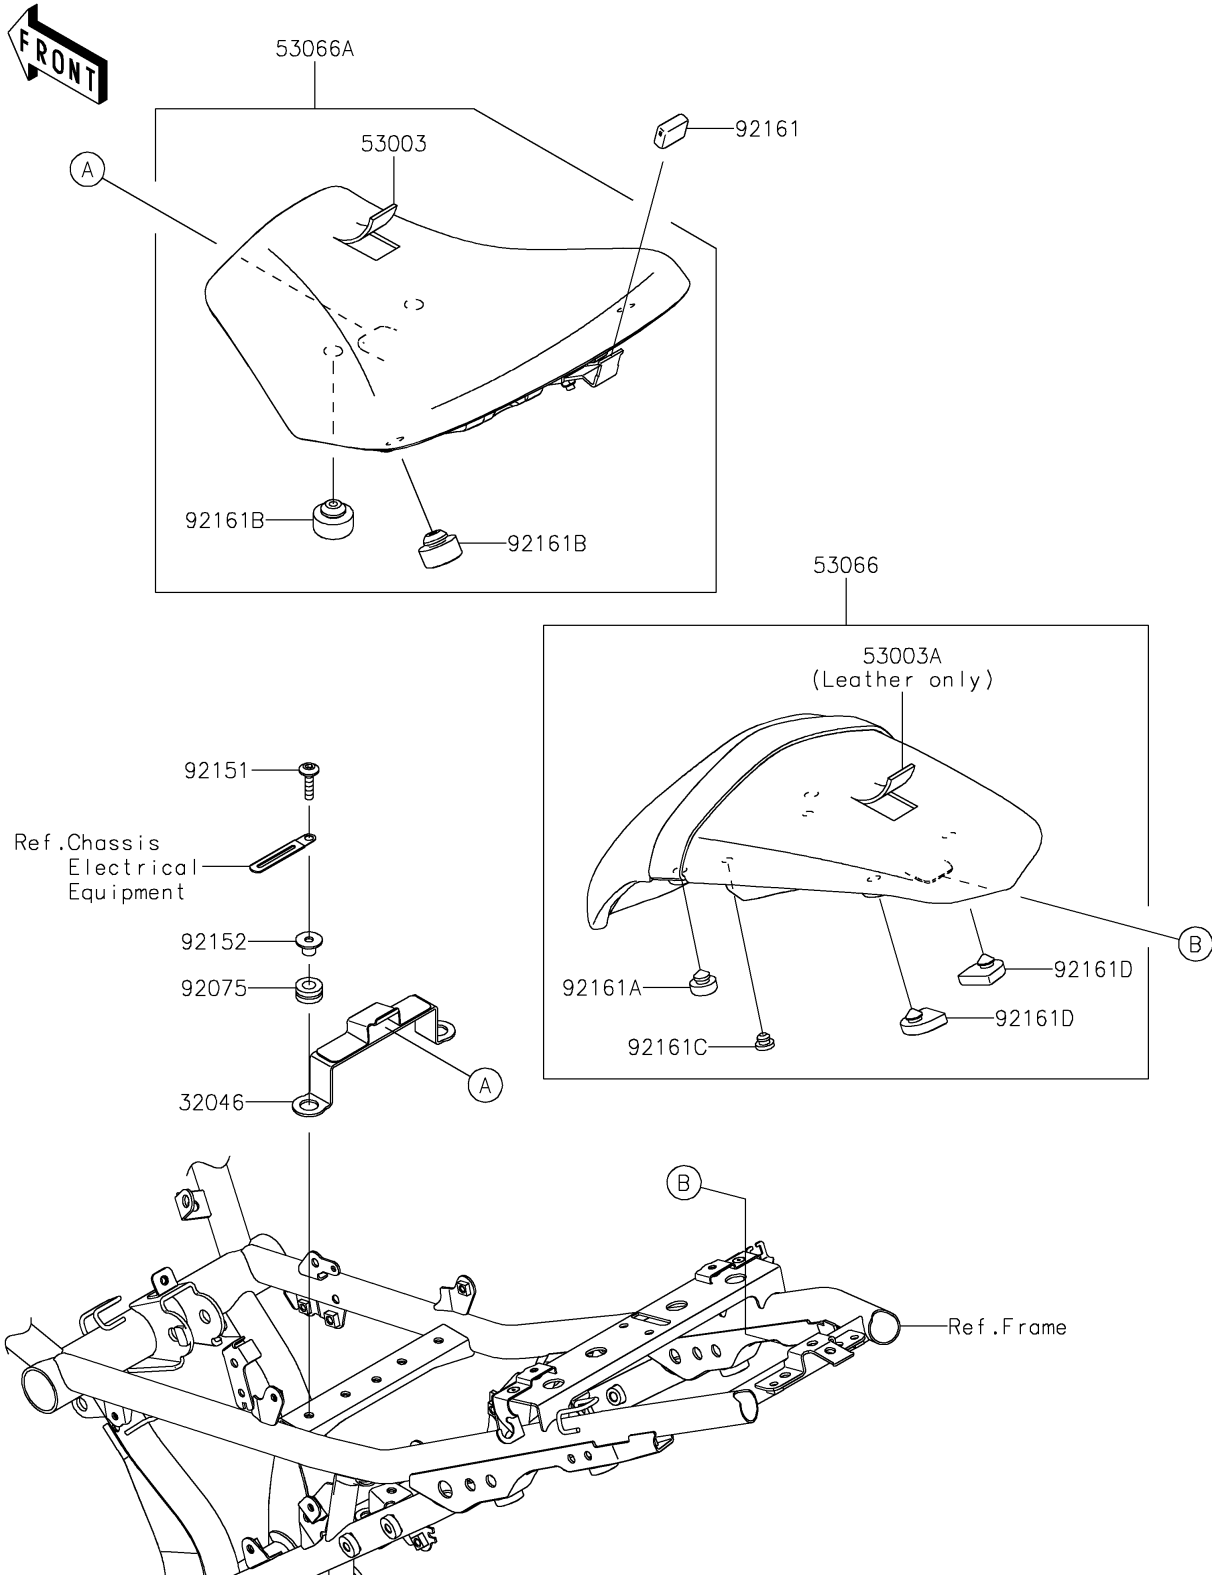

2023 Ninja® 650 PARTS DIAGRAM

Seat

F2510

2023 Ninja® 650 PARTS LIST

Seat

ITEM NAME	PART NUMBER	QUANTITY
BRACKET-SEAT (Ref # 32046)	32046-0394	1
LEATHER,FR SEAT,BLACK (Ref # 53003)	53003-0443-MA	1
LEATHER,RR,BLACK (Ref # 53003A)	53003-0505-MA	1
SEAT-ASSY,RR,BLACK+BLK (Ref # 53066)	53066-0662-12Y	1
SEAT-ASSY,FR,BLACK (Ref # 53066A)	53066-0690-MA	1
DAMPER (Ref # 92075)	92075-1880	2
BOLT,SOCKET,6X25 (Ref # 92151)	92151-1611	2
COLLAR,6.5X10X11.6 (Ref # 92152)	92152-2326	2
DAMPER,SEAT BRACKET,FR (Ref # 92161)	92161-1865	1
DAMPER,10X20X8 (Ref # 92161A)	92161-1898	2
DAMPER,14X30X14.5 (Ref # 92161B)	92161-1970	4
DAMPER (Ref # 92161C)	92161-1971	2
DAMPER (Ref # 92161D)	92161-2259	2