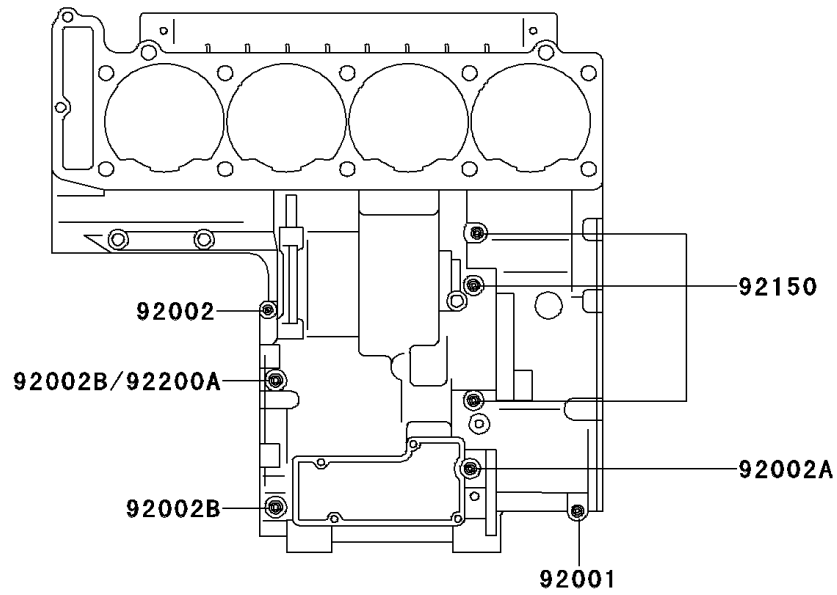

1995 GPZ 1100 PARTS DIAGRAM

Crankcase Bolt Pattern

E1412

Upper Case

Lower Case

1995 GPZ 1100 PARTS LIST

Crankcase Bolt Pattern

ITEM NAME	PART NUMBER	QUANTITY
BOLT,6X38 (Ref # 92001)	92001-1899	8
BOLT,6X55 (Ref # 92002)	92002-1054	1
BOLT,6X85 (Ref # 92002A)	92002-1306	1
BOLT,8X63 (Ref # 92002B)	92002-1308	2
BOLT,6X120 (Ref # 92002C)	92002-1654	3
BOLT,6X115 (Ref # 92150)	92150-1140	3
BOLT,9X90 (Ref # 92150A)	92150-1364	6
BOLT,9X140 (Ref # 92150B)	92150-1365	3
BOLT,7X38 (Ref # 92150C)	92150-1367	1
WASHER,9.5X18X1.2 (Ref # 92200)	92200-1037	3
WASHER,8.5X16X1.2 (Ref # 92200A)	92200-1063	1