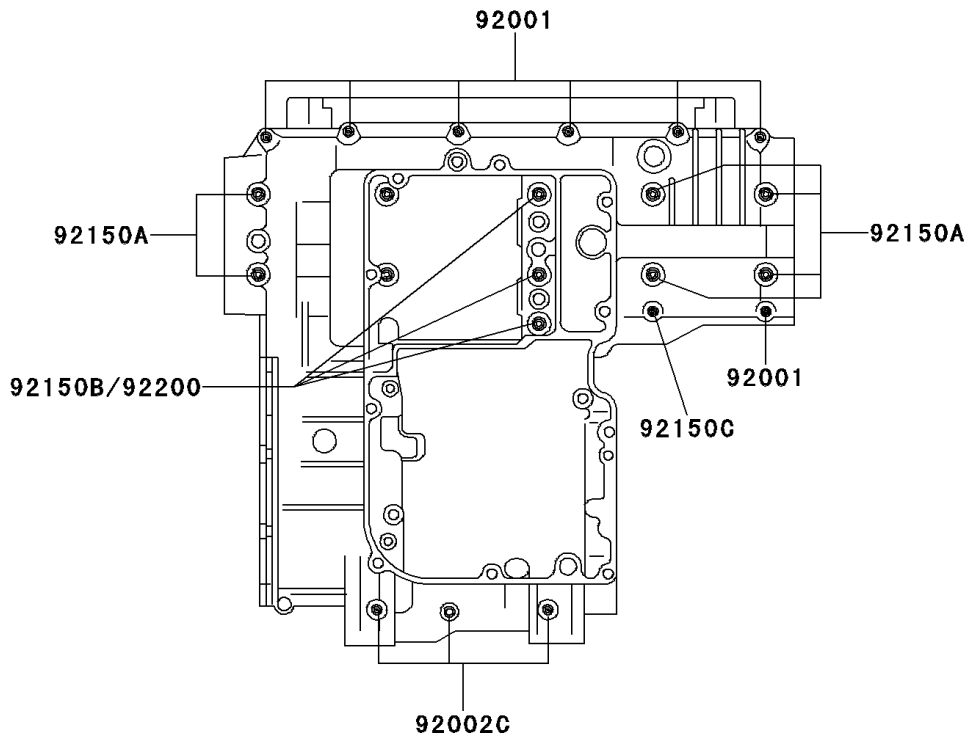

1995 GPZ 1100 PARTS DIAGRAM

Crankcase Bolt Pattern

E1412

Upper Case

Lower Case

1995 GPZ 1100 PARTS LIST

Crankcase Bolt Pattern

ITEM NAME	PART NUMBER	QUANTITY
BOLT,6X38 (Ref # 92001)	92001-1899	8
BOLT,6X55 (Ref # 92002)	92002-1054	1
BOLT,6X85 (Ref # 92002A)	92002-1306	1
BOLT,8X63 (Ref # 92002B)	92002-1308	2
BOLT,6X120 (Ref # 92002C)	92002-1654	3
BOLT,6X115 (Ref # 92150)	92150-1140	3
BOLT,9X90 (Ref # 92150A)	92150-1364	6
BOLT,9X140 (Ref # 92150B)	92150-1365	3
BOLT,7X38 (Ref # 92150C)	92150-1367	1
WASHER,9.5X18X1.2 (Ref # 92200)	92200-1037	3
WASHER,8.5X16X1.2 (Ref # 92200A)	92200-1063	1