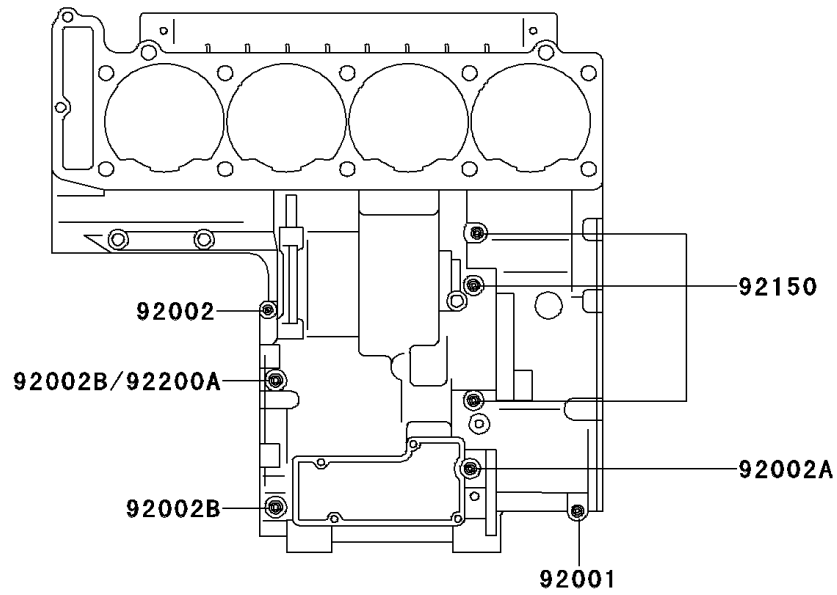

1996 GPZ 1100 PARTS DIAGRAM

Crankcase Bolt Pattern

E1412

Upper Case

Lower Case

1996 GPZ 1100 PARTS LIST

Crankcase Bolt Pattern

ITEM NAME	PART NUMBER	QUANTITY
BOLT,6X38 (Ref # 92001)	92001-1899	8
BOLT,6X55 (Ref # 92002)	92002-1054	1
BOLT,6X85 (Ref # 92002A)	92002-1306	1
BOLT,8X63 (Ref # 92002B)	92002-1308	2
BOLT,6X120 (Ref # 92002C)	92002-1654	3
BOLT,6X115 (Ref # 92150)	92150-1140	3
BOLT,9X90 (Ref # 92150A)	92150-1364	6
BOLT,9X140 (Ref # 92150B)	92150-1365	3
BOLT,7X38 (Ref # 92150C)	92150-1367	1
WASHER,9.5X18X1.2 (Ref # 92200)	92200-1037	3
WASHER,8.5X16X1.2 (Ref # 92200A)	92200-1063	1