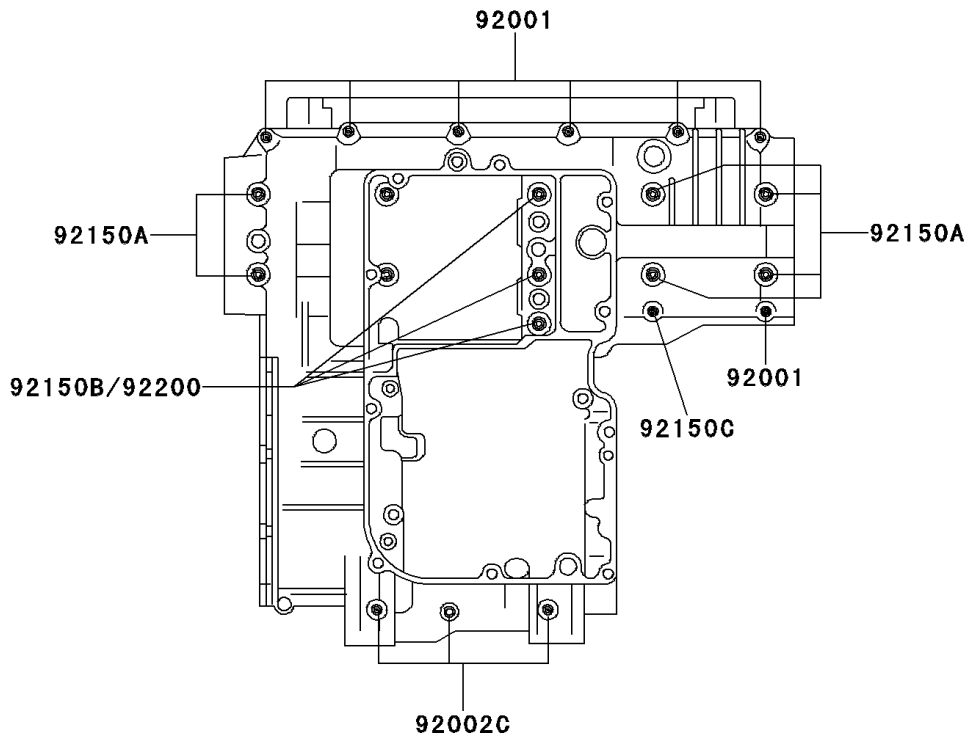

1996 GPZ 1100 PARTS DIAGRAM

Crankcase Bolt Pattern

E1412

Upper Case

Lower Case

1996 GPZ 1100 PARTS LIST

Crankcase Bolt Pattern

ITEM NAME	PART NUMBER	QUANTITY
BOLT,6X38 (Ref # 92001)	92001-1899	8
BOLT,6X55 (Ref # 92002)	92002-1054	1
BOLT,6X85 (Ref # 92002A)	92002-1306	1
BOLT,8X63 (Ref # 92002B)	92002-1308	2
BOLT,6X120 (Ref # 92002C)	92002-1654	3
BOLT,6X115 (Ref # 92150)	92150-1140	3
BOLT,9X90 (Ref # 92150A)	92150-1364	6
BOLT,9X140 (Ref # 92150B)	92150-1365	3
BOLT,7X38 (Ref # 92150C)	92150-1367	1
WASHER,9.5X18X1.2 (Ref # 92200)	92200-1037	3
WASHER,8.5X16X1.2 (Ref # 92200A)	92200-1063	1