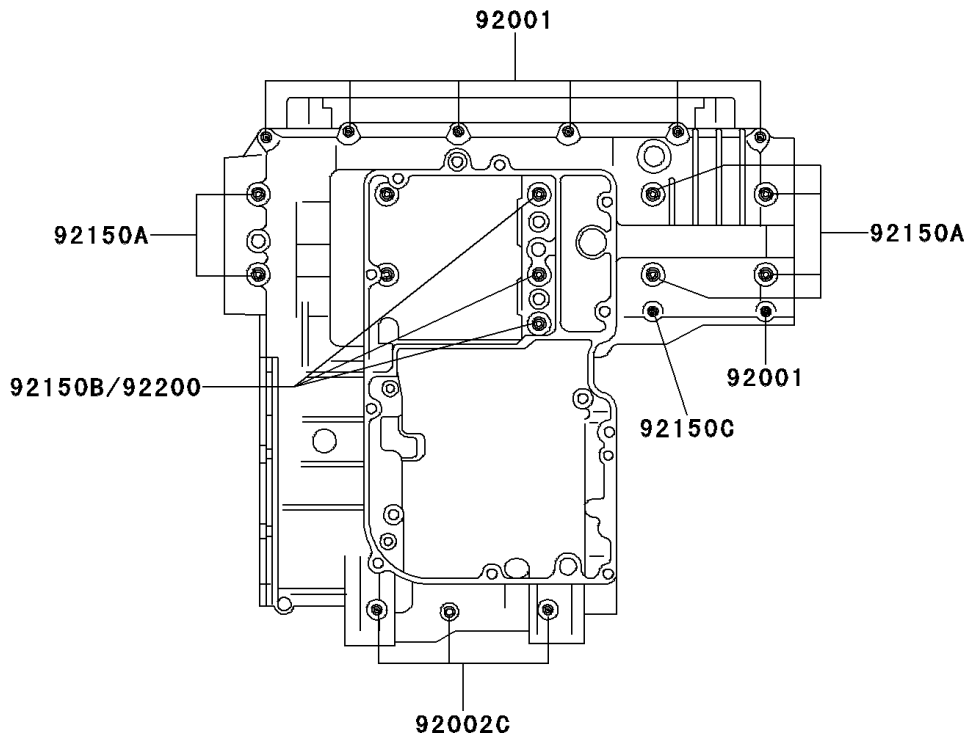

1997 GPZ 1100 PARTS DIAGRAM

Crankcase Bolt Pattern

E1412

Upper Case

Lower Case

1997 GPZ 1100 PARTS LIST

Crankcase Bolt Pattern

ITEM NAME	PART NUMBER	QUANTITY
BOLT,6X38 (Ref # 92001)	92001-1899	8
BOLT,6X55 (Ref # 92002)	92002-1054	1
BOLT,6X85 (Ref # 92002A)	92002-1306	1
BOLT,8X63 (Ref # 92002B)	92002-1308	2
BOLT,6X120 (Ref # 92002C)	92002-1654	3
BOLT,6X115 (Ref # 92150)	92150-1140	3
BOLT,9X90 (Ref # 92150A)	92150-1364	6
BOLT,9X140 (Ref # 92150B)	92150-1365	3
BOLT,7X38 (Ref # 92150C)	92150-1367	1
WASHER,9.5X18X1.2 (Ref # 92200)	92200-1037	3
WASHER,8.5X16X1.2 (Ref # 92200A)	92200-1063	1