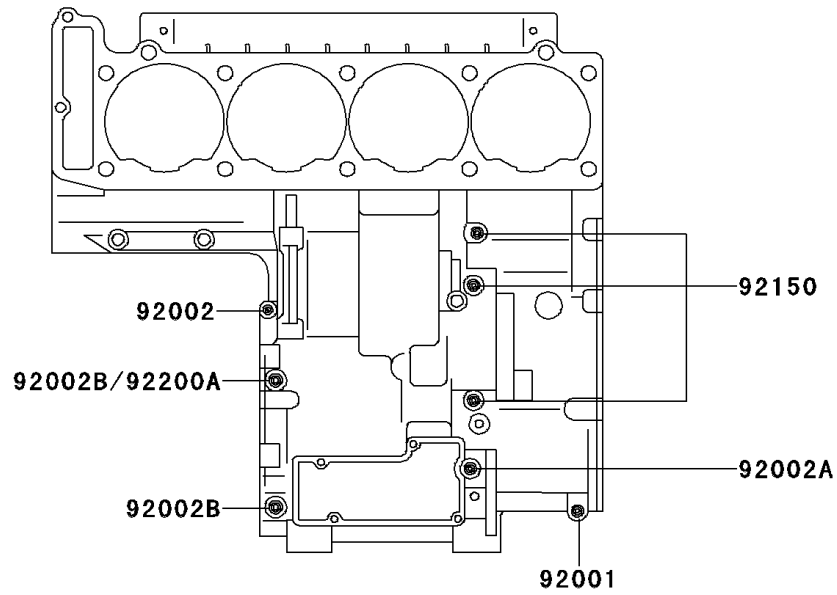

1997 GPZ 1100 PARTS DIAGRAM

Crankcase Bolt Pattern

E1412

Upper Case

Lower Case

1997 GPZ 1100 PARTS LIST

Crankcase Bolt Pattern

ITEM NAME	PART NUMBER	QUANTITY
BOLT,6X38 (Ref # 92001)	92001-1899	8
BOLT,6X55 (Ref # 92002)	92002-1054	1
BOLT,6X85 (Ref # 92002A)	92002-1306	1
BOLT,8X63 (Ref # 92002B)	92002-1308	2
BOLT,6X120 (Ref # 92002C)	92002-1654	3
BOLT,6X115 (Ref # 92150)	92150-1140	3
BOLT,9X90 (Ref # 92150A)	92150-1364	6
BOLT,9X140 (Ref # 92150B)	92150-1365	3
BOLT,7X38 (Ref # 92150C)	92150-1367	1
WASHER,9.5X18X1.2 (Ref # 92200)	92200-1037	3
WASHER,8.5X16X1.2 (Ref # 92200A)	92200-1063	1