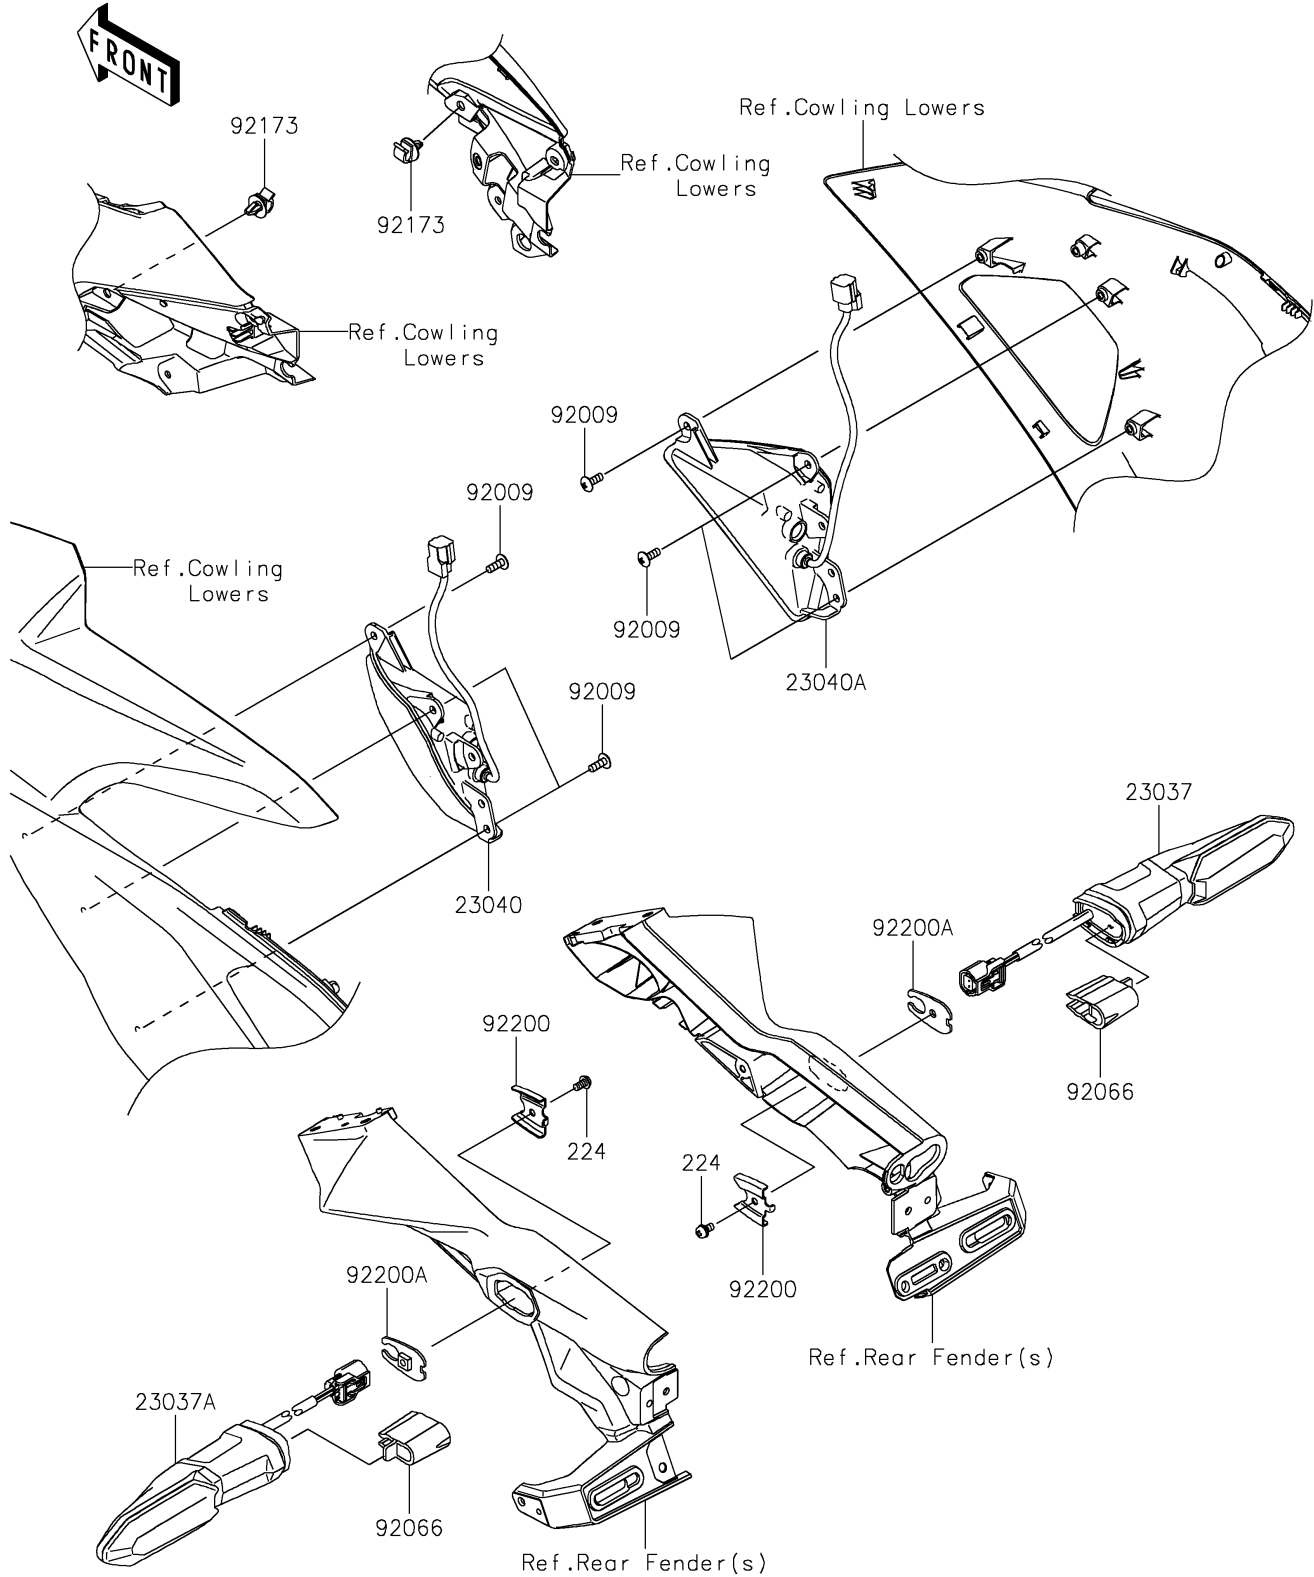

## Turn Signals

F2730

### Turn Signals

ITEM NAME	PART NUMBER	QUANTITY
LAMP-ASSY-SIGNAL,LED,RH (Ref # 23037)	23037-0473	1
LAMP-ASSY-SIGNAL,LED,LH (Ref # 23037A)	23037-0561	1
LAMP-SIGNAL,LED,FR,LH (Ref # 23040)	23040-0157	1
LAMP-SIGNAL,LED,FR,RH (Ref # 23040A)	23040-0158	1
SCREW,TAPPING,5X14 (Ref # 92009)	92009-1197	6
PLUG,SIGNAL LAMP (Ref # 92066)	92066-0919	2
CLAMP,CABLE CLIP (Ref # 92173)	92173-1022	2
WASHER (Ref # 92200)	92200-0855	2
WASHER,SIGNAL LAMP (Ref # 92200A)	92200-2294	2
SCREW-PAN-WP-CROS,4X8 (Ref # 224)	224AB0408	2