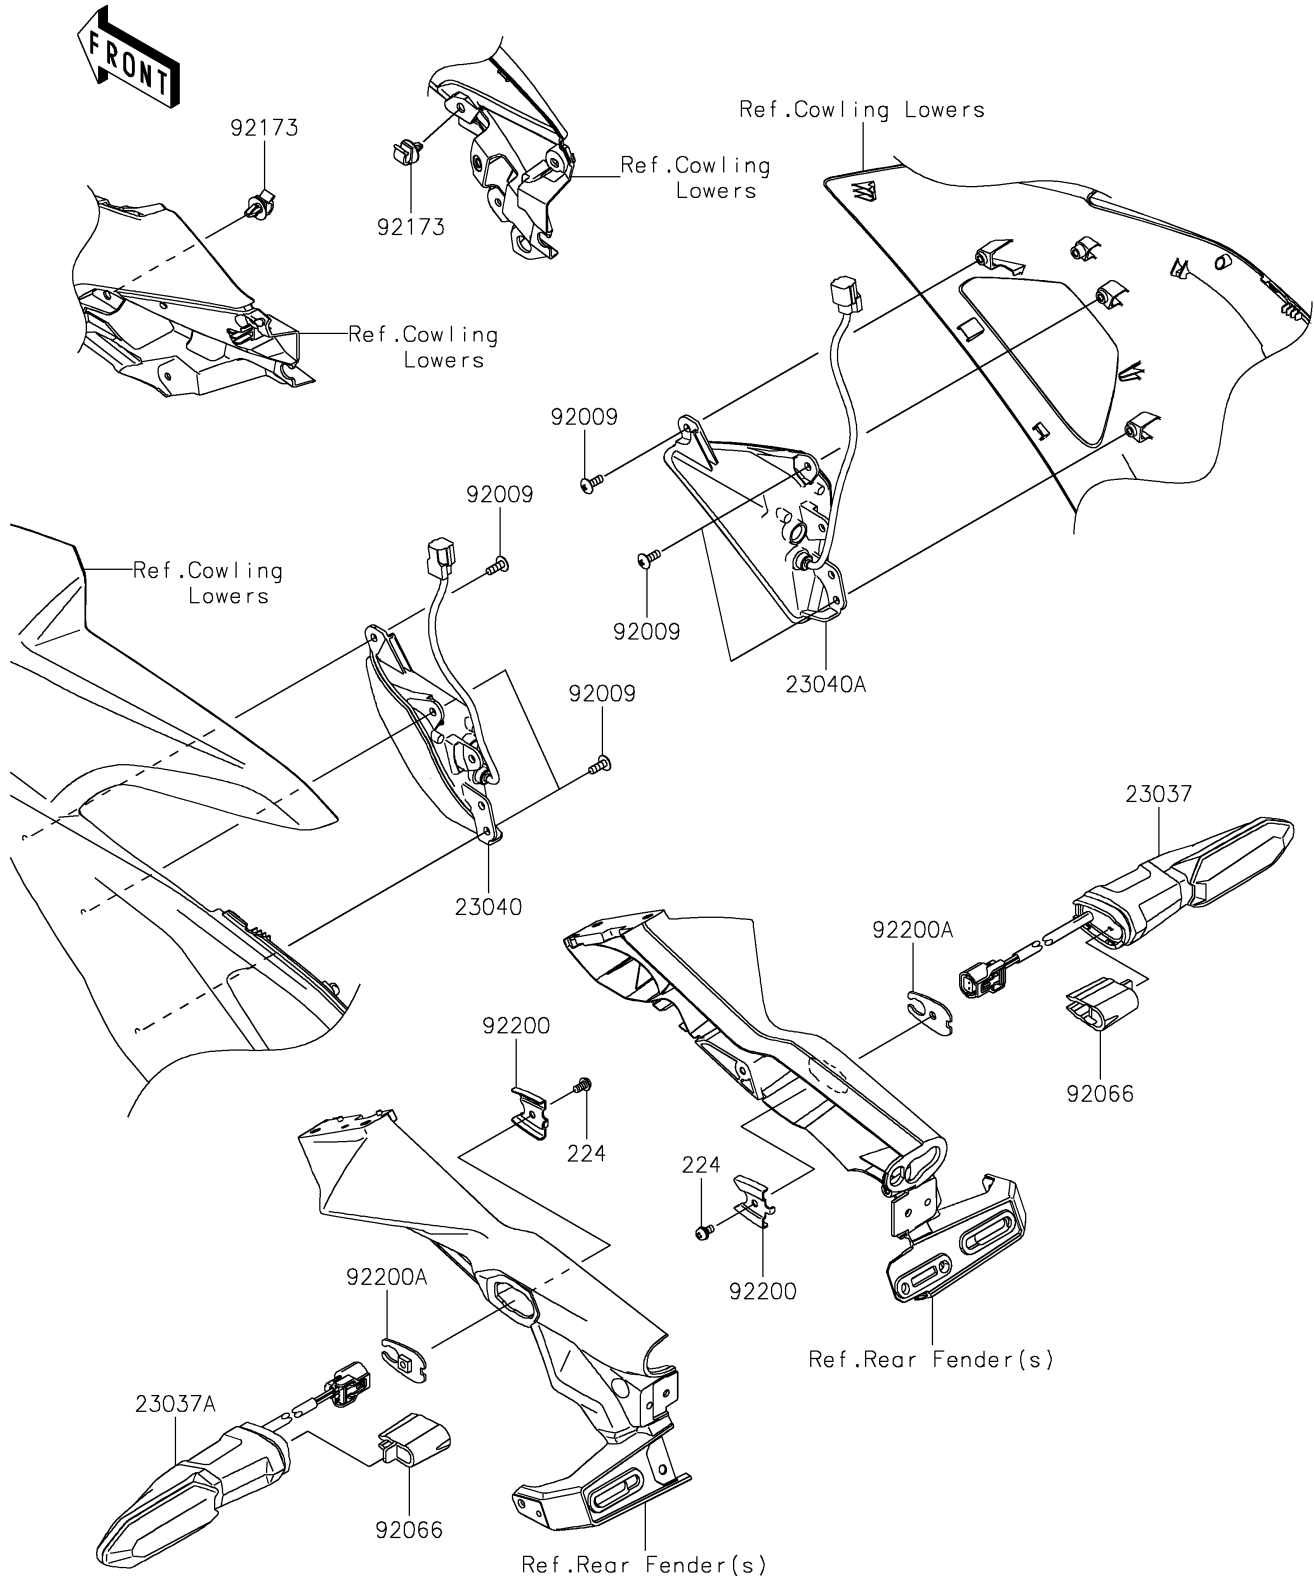

2024 Ninja® 650 PARTS DIAGRAM

Turn Signals

F2730

2024 Ninja® 650 PARTS LIST

Turn Signals

ITEM NAME	PART NUMBER	QUANTITY
LAMP-ASSY-SIGNAL,LED,RH (Ref # 23037)	23037-0473	1
LAMP-ASSY-SIGNAL,LED,LH (Ref # 23037A)	23037-0561	1
LAMP-SIGNAL,LED,FR,LH (Ref # 23040)	23040-0157	1
LAMP-SIGNAL,LED,FR,RH (Ref # 23040A)	23040-0158	1
SCREW,TAPPING,5X14 (Ref # 92009)	92009-1197	6
PLUG,SIGNAL LAMP (Ref # 92066)	92066-0919	2
CLAMP,CABLE CLIP (Ref # 92173)	92173-1022	2
WASHER (Ref # 92200)	92200-0855	2
WASHER,SIGNAL LAMP (Ref # 92200A)	92200-2294	2
SCREW-PAN-WP-CROS,4X8 (Ref # 224)	224AB0408	2