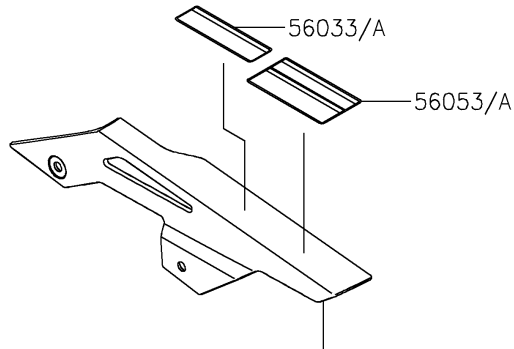

2023 NINJA® 650 KRT EDITION PARTS DIAGRAM

Labels

F2860

Ref. Fuel Tank

Ref. Rear Fender(s)

Ref. Side Covers/Chain Cover

2023 NINJA® 650 KRT EDITION PARTS LIST

Labels

ITEM NAME	PART NUMBER	QUANTITY
LABEL-MANUAL,CHAIN (Ref # 56033)	56033-0850	1
LABEL-MANUAL,CHAIN (Ref # 56033A)	56033-0853	1
LABEL-SPECIFICATION,TIRE&LOAD (Ref # 56053)	56053-1724	1
LABEL-SPECIFICATION,TIRE&LOAD (Ref # 56053A)	56053-1725	1