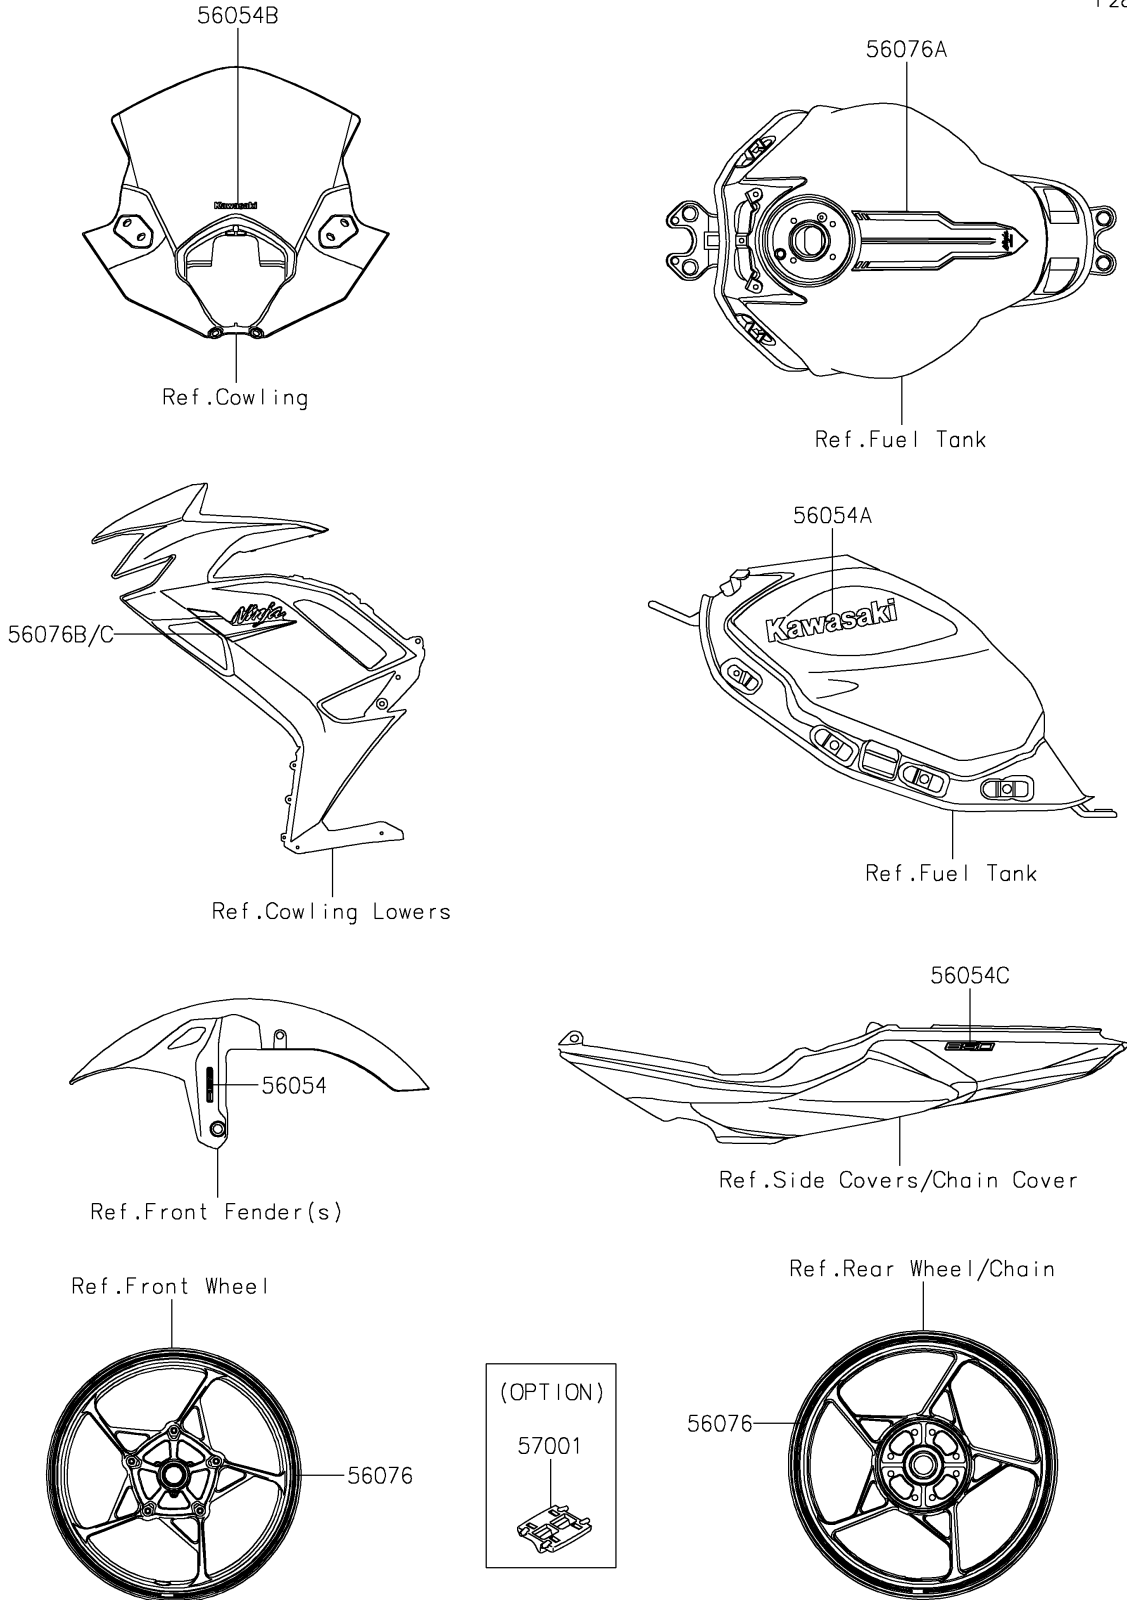

2023 NINJA® 650 KRT EDITION PARTS DIAGRAM

Decals(M.M.G.Gray)(PPSNN/PRFNN)

F2861

2023 NINJA® 650 KRT EDITION PARTS LIST

Decals(M.M.G.Gray)(PPSNN/PRFNN)

ITEM NAME	PART NUMBER	QUANTITY
MARK,ABS (Ref # 56054)	56054-1413	2
MARK,FUEL TANK,KAWASAKI (Ref # 56054A)	56054-1988	2
MARK,WINDSHIELD,KAWASAKI (Ref # 56054B)	56054-2261	1
MARK,TAIL COVER,650 (Ref # 56054C)	56054-2980	2
PATTERN,WHEEL,GRN/BLK,4X1353 (Ref # 56076)	56076-4003	4
PATTERN,FUEL TANK (Ref # 56076A)	56076-7478	1
PATTERN,SIDE COWL.,LH (Ref # 56076B)	56076-7479	1
PATTERN,SIDE COWL.,RH (Ref # 56076C)	56076-7480	1
RIM STRIPE APPLICATOR (Ref # 57001)	57001-1752	AR