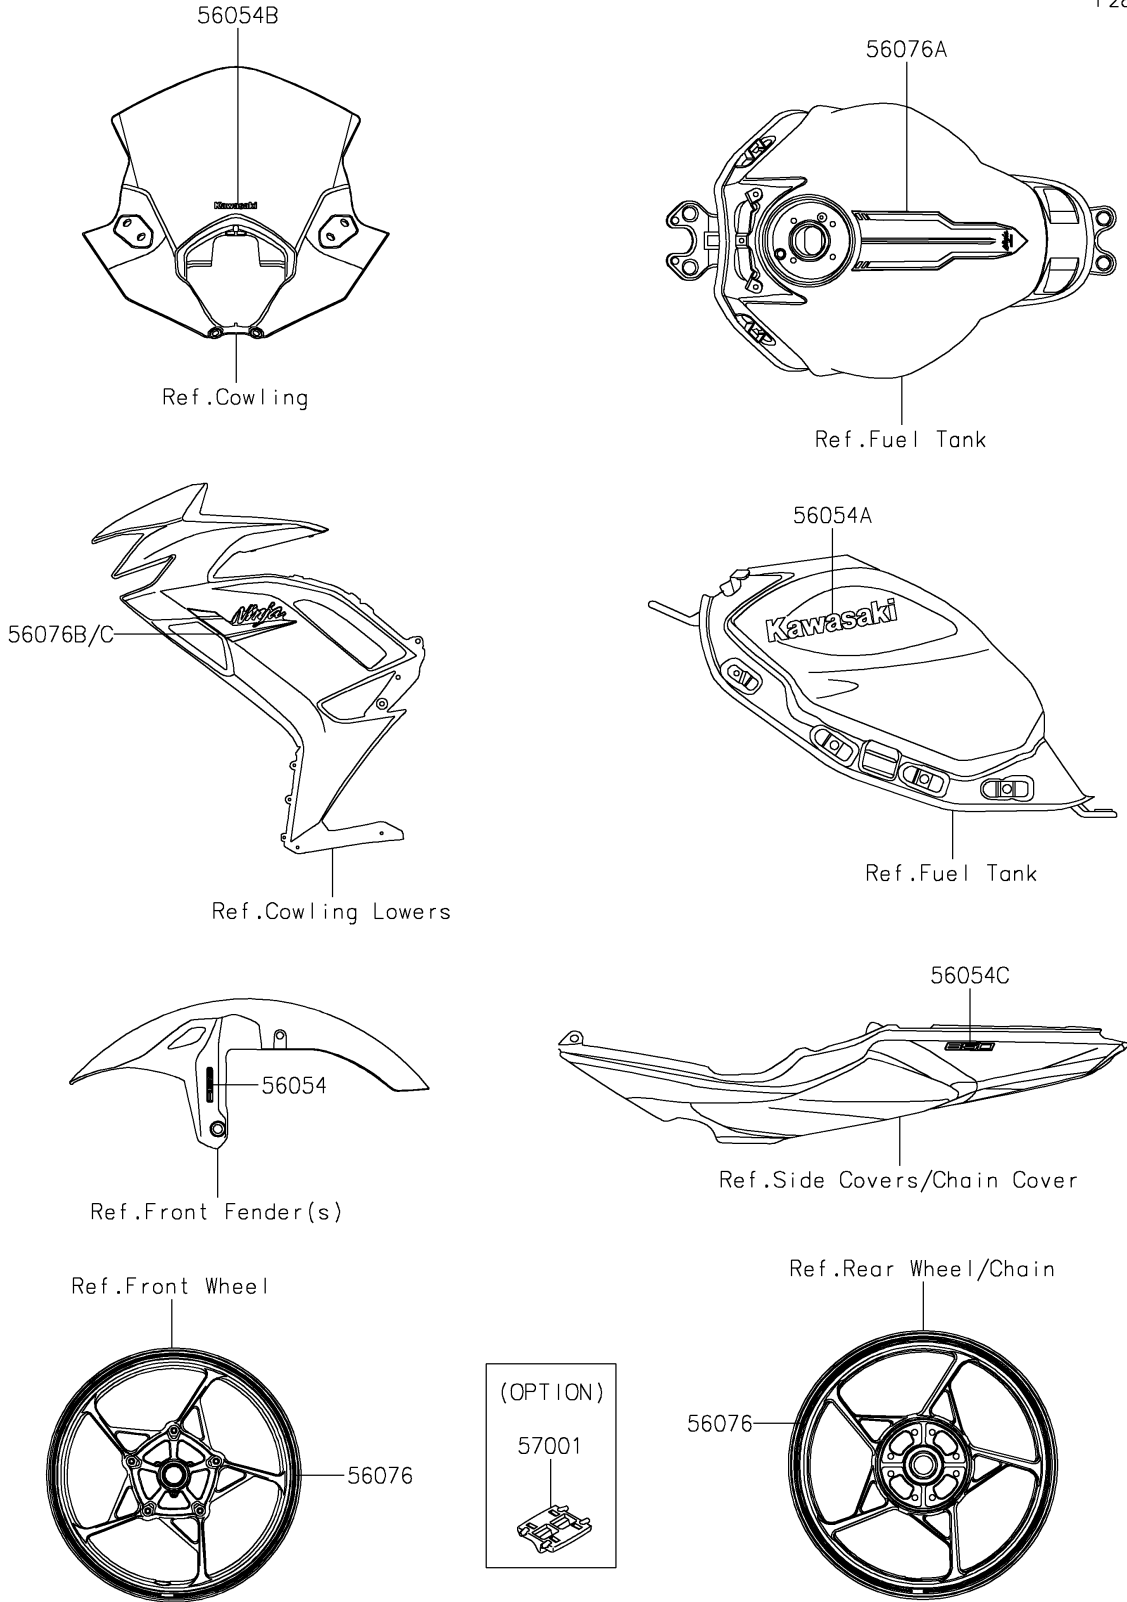

2023 Ninja® 650 PARTS DIAGRAM

Decals(M.M.G.Gray)(PPSNN/PRFNN)

F2861

2023 Ninja® 650 PARTS LIST

Decals(M.M.G.Gray)(PPSNN/PRFNN)

ITEM NAME	PART NUMBER	QUANTITY
MARK,ABS (Ref # 56054)	56054-1413	2
MARK,FUEL TANK,KAWASAKI (Ref # 56054A)	56054-1988	2
MARK,WINDSHIELD,KAWASAKI (Ref # 56054B)	56054-2261	1
MARK,TAIL COVER,650 (Ref # 56054C)	56054-2980	2
PATTERN,WHEEL,GRN/BLK,4X1353 (Ref # 56076)	56076-4003	4
PATTERN,FUEL TANK (Ref # 56076A)	56076-7478	1
PATTERN,SIDE COWL.,LH (Ref # 56076B)	56076-7479	1
PATTERN,SIDE COWL.,RH (Ref # 56076C)	56076-7480	1
RIM STRIPE APPLICATOR (Ref # 57001)	57001-1752	AR