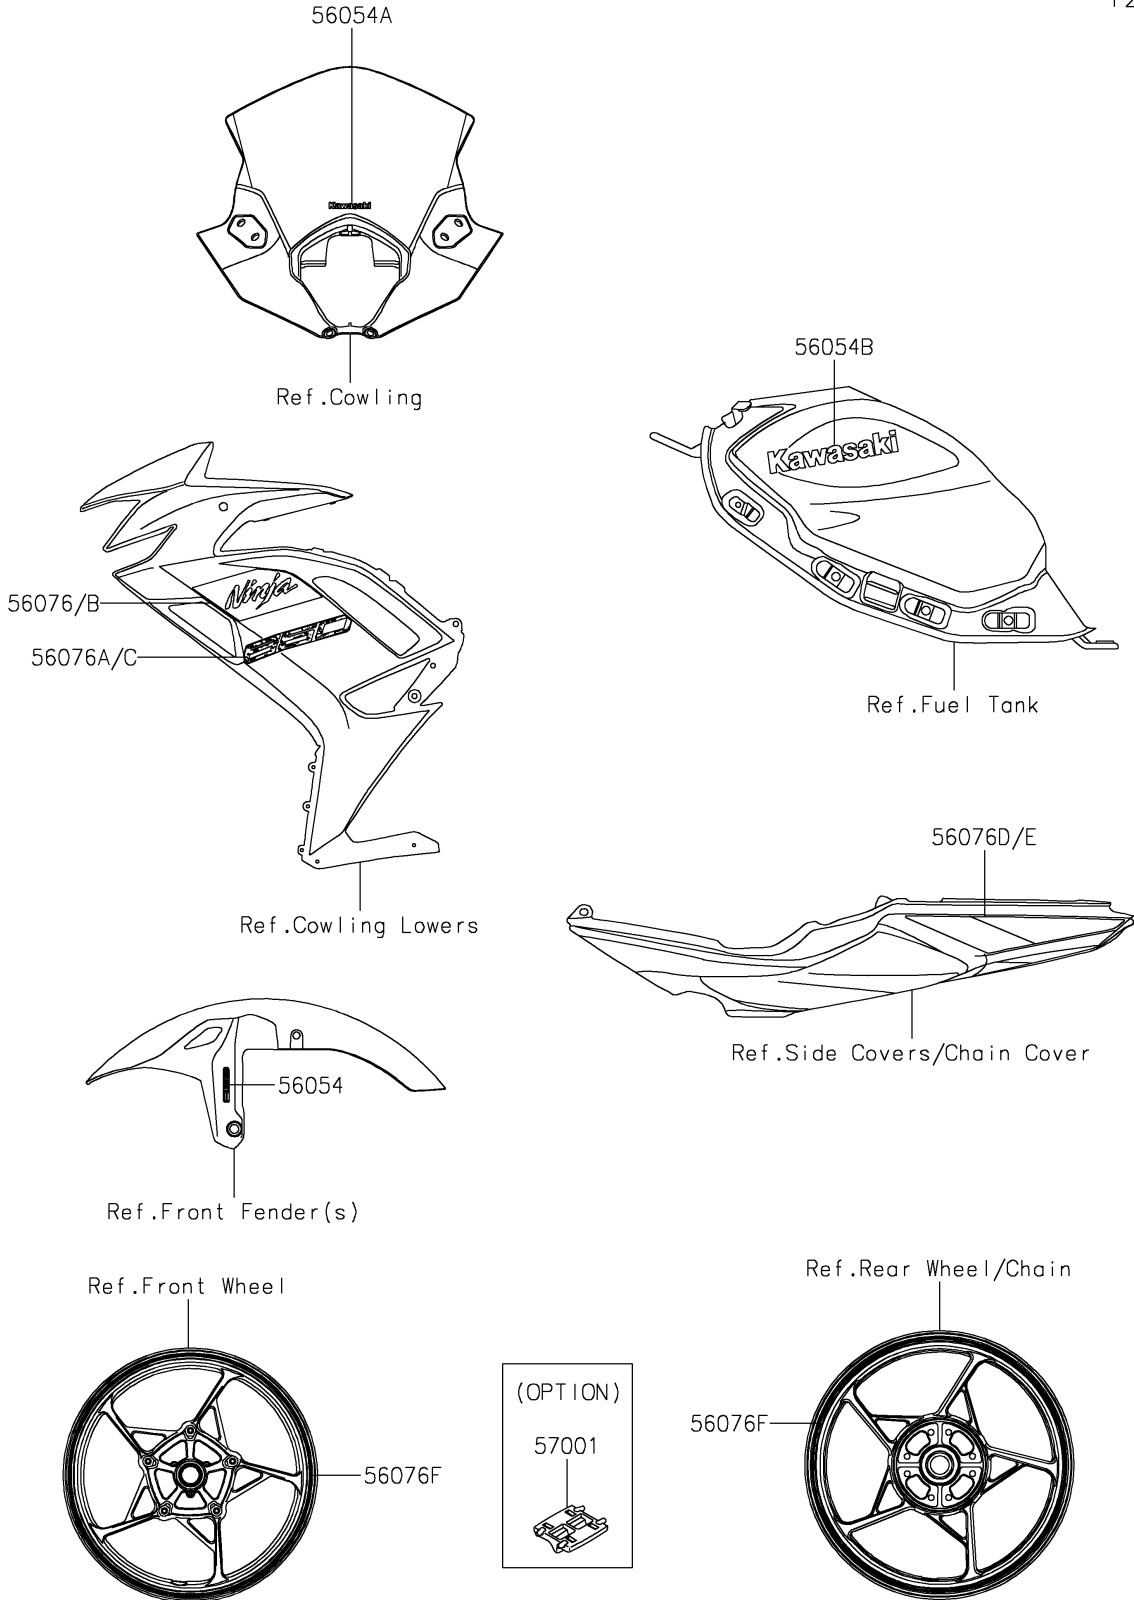

# 2024 NINJA® 650 KRT EDITION ABS PARTS DIAGRAM

Decals(White)(PPSAN/PPSAL)

F2861B

## 2024 NINJA® 650 KRT EDITION ABS PARTS LIST

Decals(White)(PPSAN/PPSAL)

ITEM NAME	PART NUMBER	QUANTITY
MARK,ABS (Ref # 56054)	56054-1412	2
MARK,WINDSHIELD,KAWASAKI (Ref # 56054A)	56054-2261	1
MARK,FUEL TANK,KAWASAKI (Ref # 56054B)	56054-3768	2
PATTERN,SIDE COWL.,LH,UPP (Ref # 56076)	56076-7481	1
PATTERN,SIDE COWL.,LH,LWR (Ref # 56076A)	56076-7482	1
PATTERN,SIDE COWL.,RH,UPP (Ref # 56076B)	56076-7483	1
PATTERN,SIDE COWL.,RH,LWR (Ref # 56076C)	56076-7484	1
PATTERN,TAIL COVER,LH (Ref # 56076D)	56076-7485	1
PATTERN,TAIL COVER,RH (Ref # 56076E)	56076-7486	1
PATTERN,WHEEL,ORANGE,6X1409 (Ref # 56076F)	56076-7487	4
RIM STRIPE APPLICATOR (Ref # 57001)	57001-1752	AR