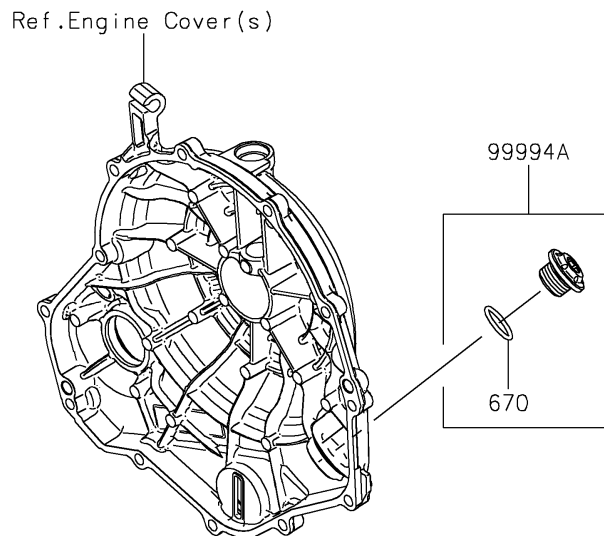

2023 NINJA[®] 650 KRT EDITION PARTS DIAGRAM

Accessory(Radiator Screen and Cap)

F2910

2023 NINJA® 650 KRT EDITION PARTS LIST

Accessory(Radiator Screen and Cap)

ITEM NAME	PART NUMBER	QUANTITY
WASHER,7X16X1.2 (Ref # 92022)	92022-024	4
NUT,CLIP,6MM (Ref # 92210)	92210-0867	4
KIT-ACCESSORY,RADIATOR SCREEN (Ref # 99994)	99994-0795	1
KIT-ACC,OIL FILLER CAP,BLACK (Ref # 99994A)	99994-1229	1
BOLT-UPSET-WP (Ref # 186)	186BA0616	4
O RING,20MM (Ref # 670)	670B2020	1