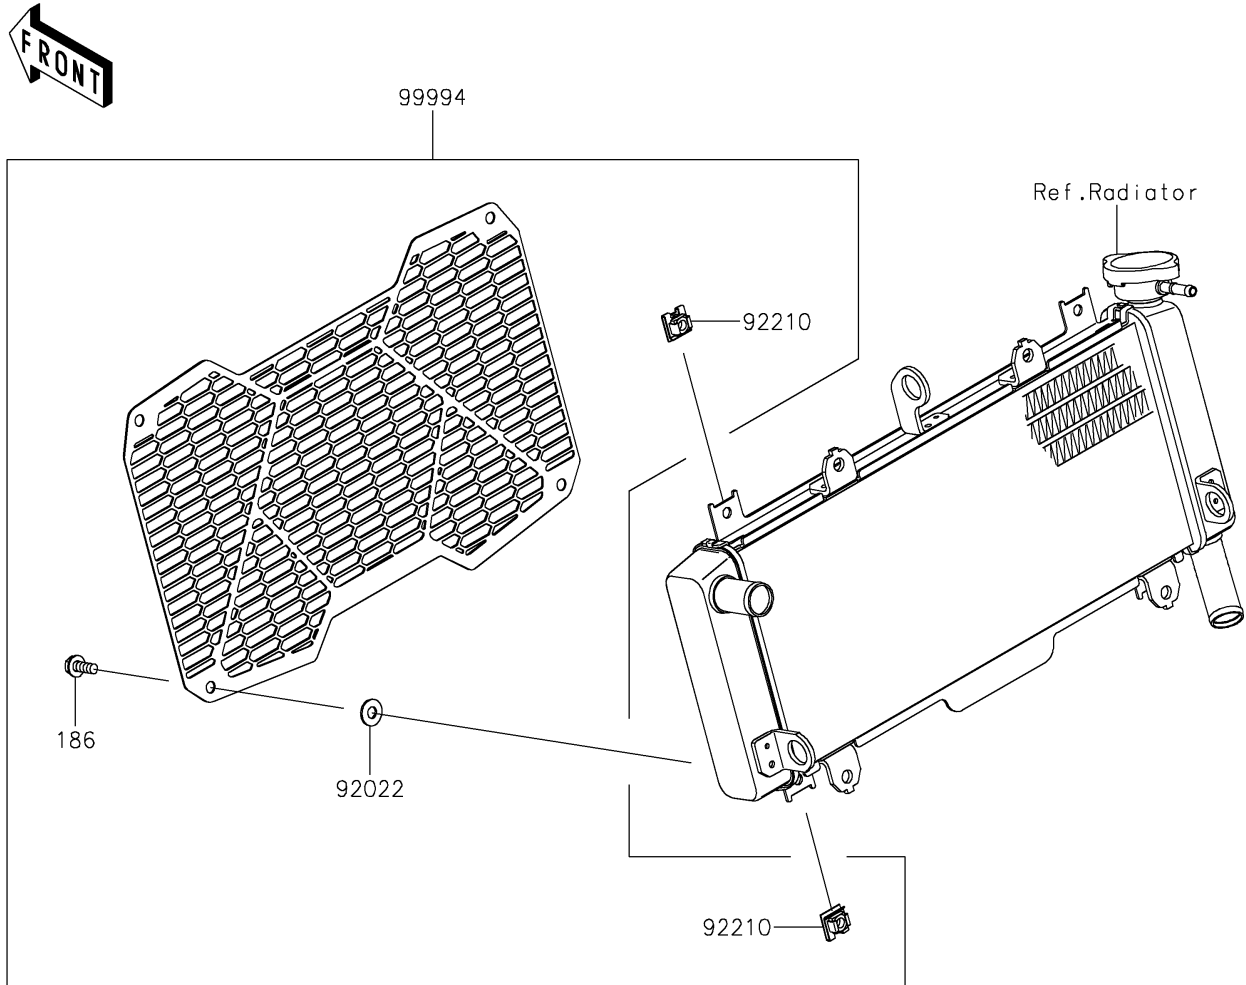

2023 NINJA[®] 650 KRT EDITION PARTS DIAGRAM

Accessory(Radiator Screen and Cap)

F2910

2023 NINJA® 650 KRT EDITION PARTS LIST

Accessory(Radiator Screen and Cap)

ITEM NAME	PART NUMBER	QUANTITY
WASHER,7X16X1.2 (Ref # 92022)	92022-024	4
NUT,CLIP,6MM (Ref # 92210)	92210-0867	4
KIT-ACCESSORY,RADIATOR SCREEN (Ref # 99994)	99994-0795	1
KIT-ACC,OIL FILLER CAP,BLACK (Ref # 99994A)	99994-1229	1
BOLT-UPSET-WP (Ref # 186)	186BA0616	4
O RING,20MM (Ref # 670)	670B2020	1