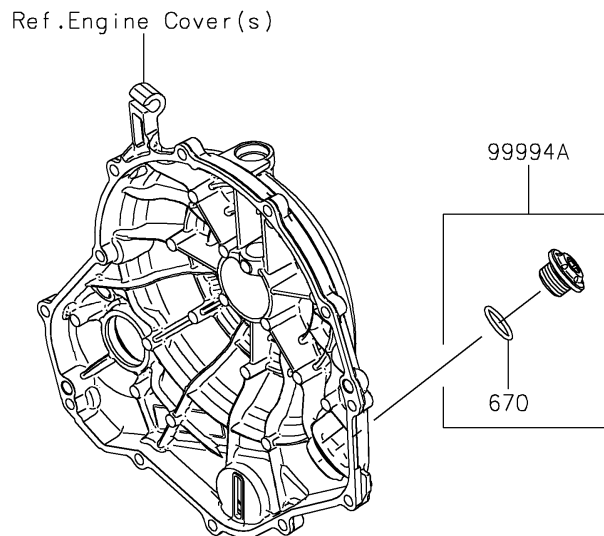

2024 Ninja® 650 PARTS DIAGRAM

Accessory(Radiator Screen and Cap)

F2910

2024 Ninja® 650 PARTS LIST

Accessory(Radiator Screen and Cap)

ITEM NAME	PART NUMBER	QUANTITY
WASHER,7X16X1.2 (Ref # 92022)	92022-024	4
NUT,CLIP,6MM (Ref # 92210)	92210-0867	4
KIT-ACCESSORY,RADIATOR SCREEN (Ref # 99994)	99994-0795	1
KIT-ACC,OIL FILLER CAP,BLACK (Ref # 99994A)	99994-1229	1
BOLT-UPSET-WP (Ref # 186)	186BA0616	4
O RING,20MM (Ref # 670)	670B2020	1