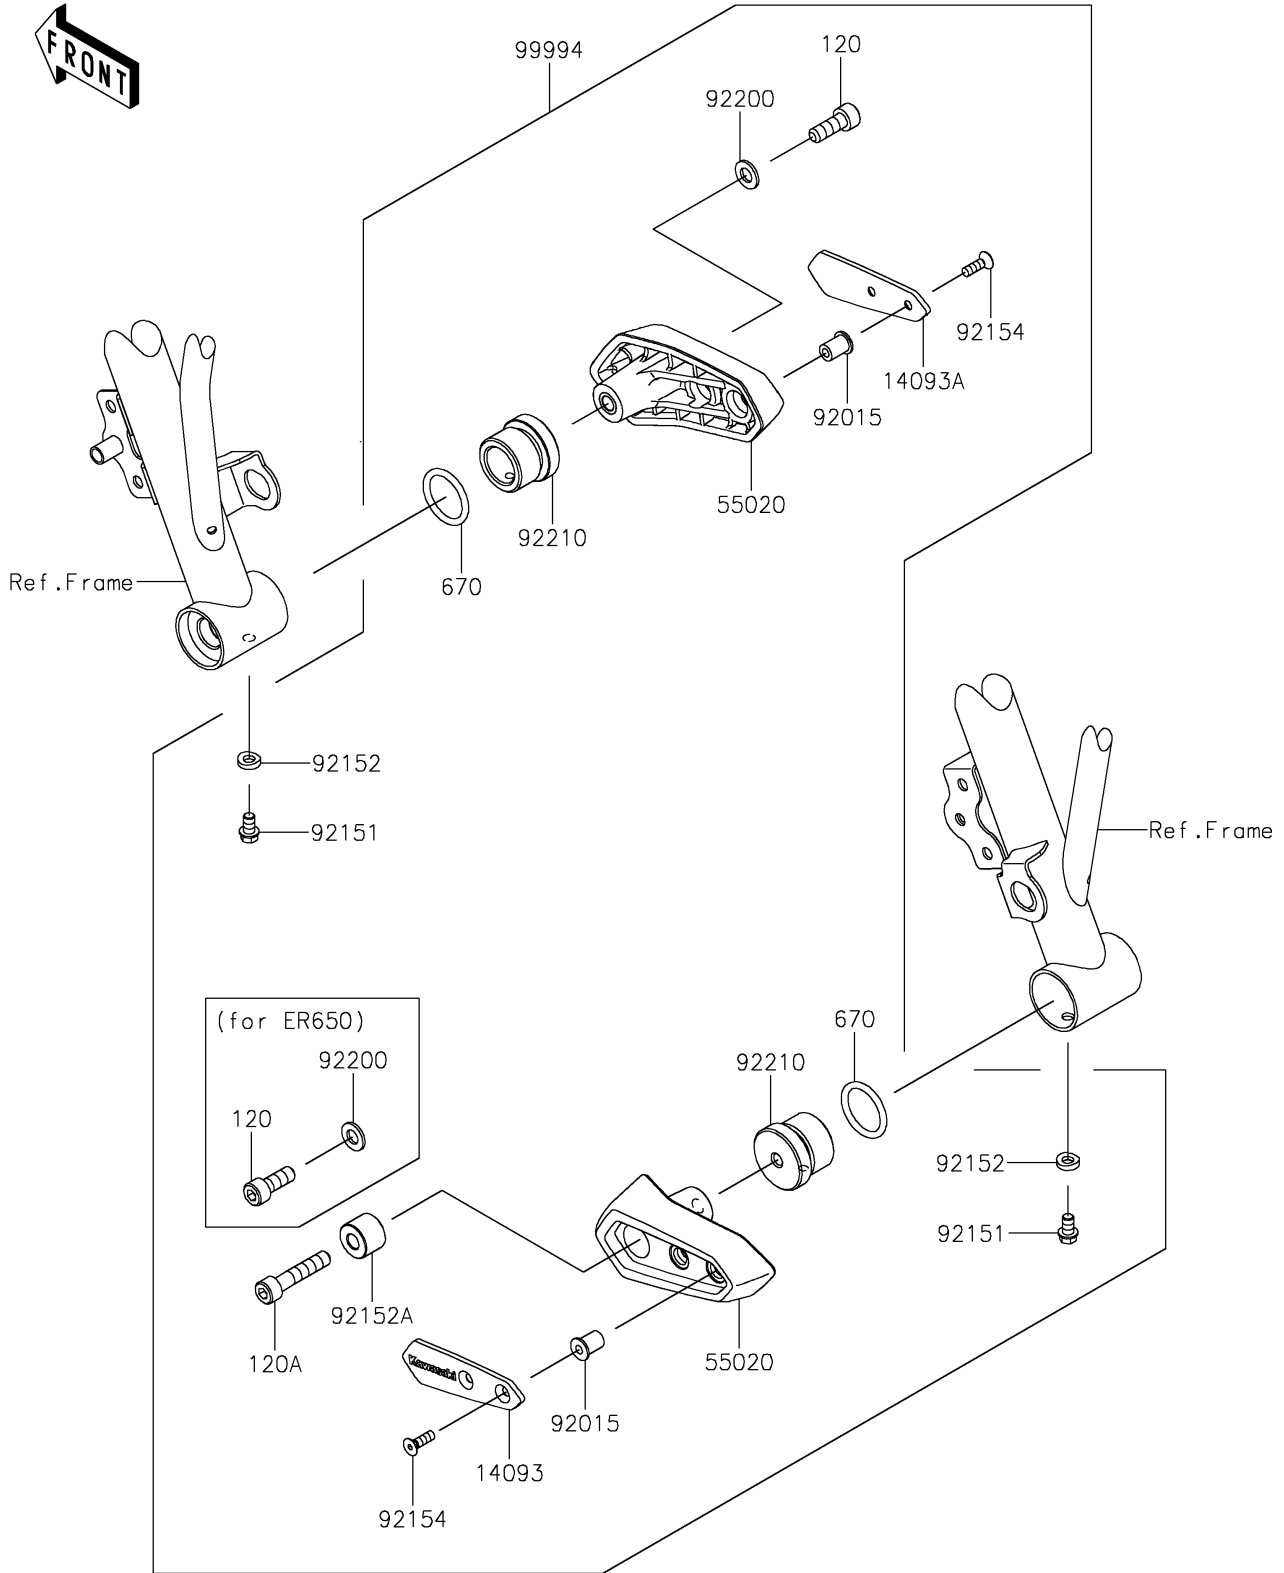

2023 Ninja® 650 PARTS DIAGRAM

Accessory(Frame Slider)

F2910A

2023 Ninja® 650 PARTS LIST

Accessory(Frame Slider)

ITEM NAME	PART NUMBER	QUANTITY
COVER,SLIDER,LH (Ref # 14093)	14093-0350	1
COVER,SLIDER,RH (Ref # 14093A)	14093-0351	1
GUARD (Ref # 55020)	55020-1997	2
NUT,WELL,5MM (Ref # 92015)	92015-1757	4
BOLT,6X10 (Ref # 92151)	92151-1277	2
COLLAR,6.3X12 (Ref # 92152)	92152-2236	2
COLLAR,8.3X20X15 (Ref # 92152A)	92152-2237	1
BOLT,SOCKET,5X16 (Ref # 92154)	92154-1014	4
WASHER,8.4X16X1.6 (Ref # 92200)	92200-0807	2
NUT (Ref # 92210)	92210-1505	2
KIT-ACCESSORY,FRAME SLIDER (Ref # 99994)	99994-0797	1
BOLT-SOCKET,8X22 (Ref # 120)	120CA0822	2
BOLT-SOCKET,8X40 (Ref # 120A)	120CA0840	1
O RING,26MM (Ref # 670)	670B3026	2