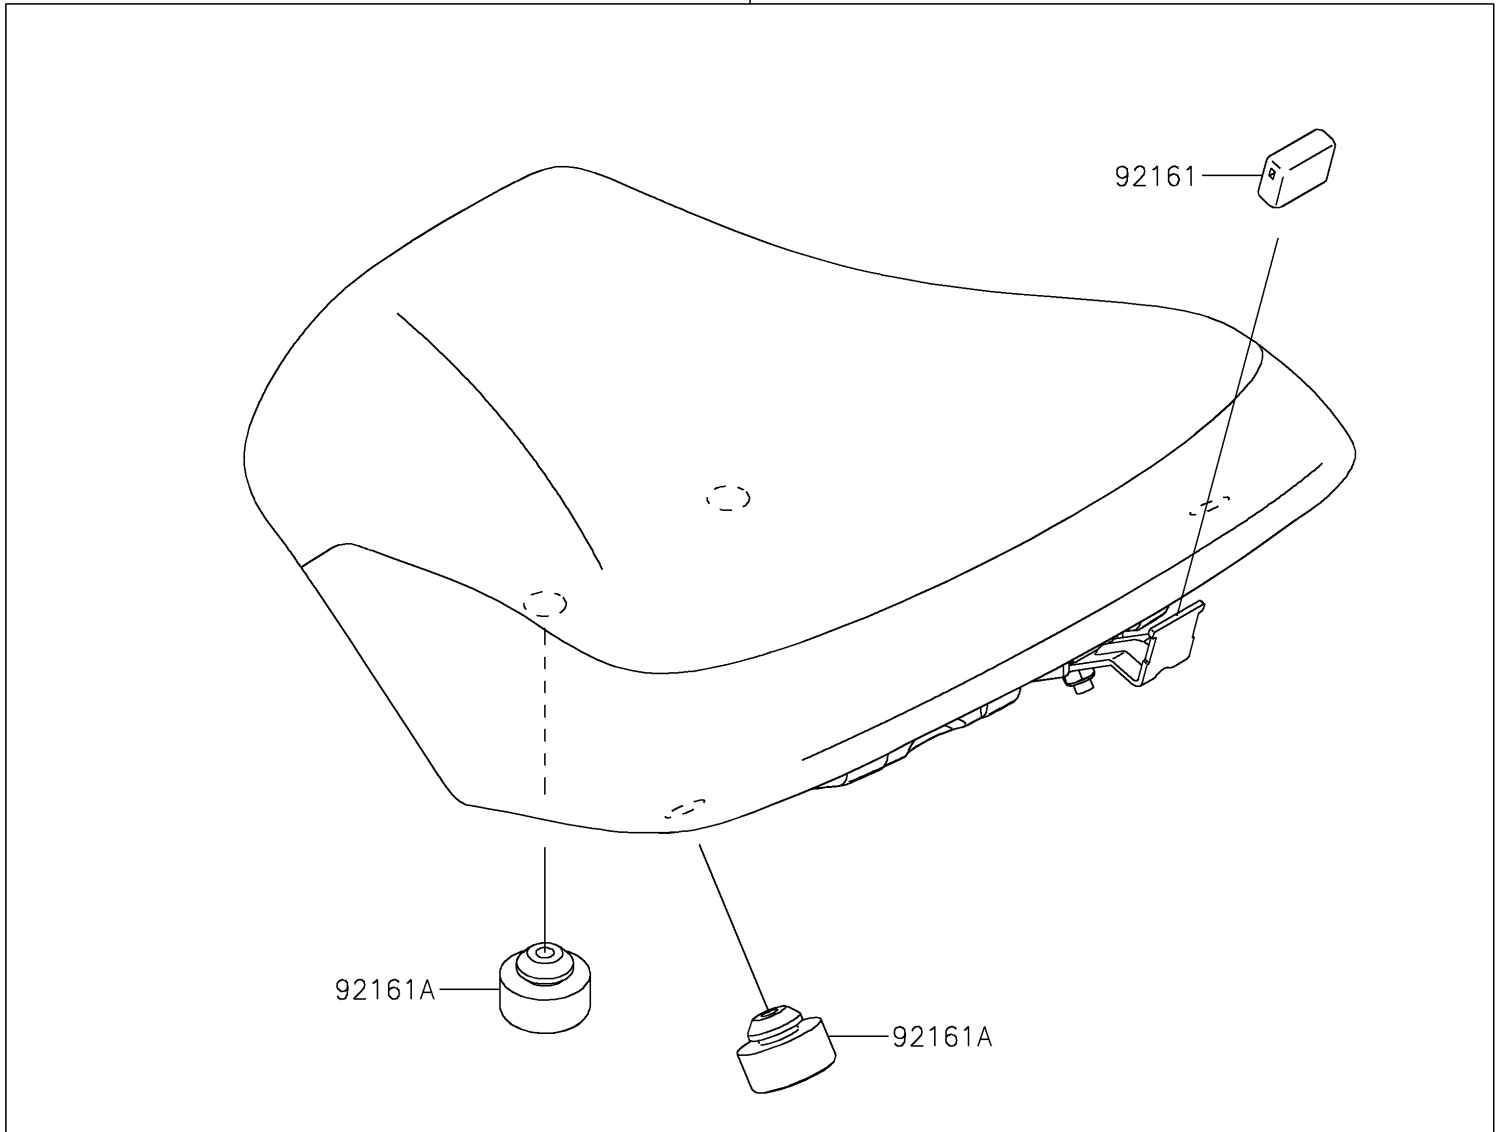

# 2023 Ninja® 650 PARTS DIAGRAM

Accessory(High Seat)

F2910C

99994

92161 

92161A 

 92161A

## 2023 Ninja® 650 PARTS LIST

Accessory(High Seat)

ITEM NAME	PART NUMBER	QUANTITY
DAMPER,SEAT BRACKET,FR (Ref # 92161)	92161-1865	1
DAMPER,14X30X14.5 (Ref # 92161A)	92161-1970	4
KIT-ACCESSORY,HIGH-SEAT (Ref # 99994)	99994-1062	1