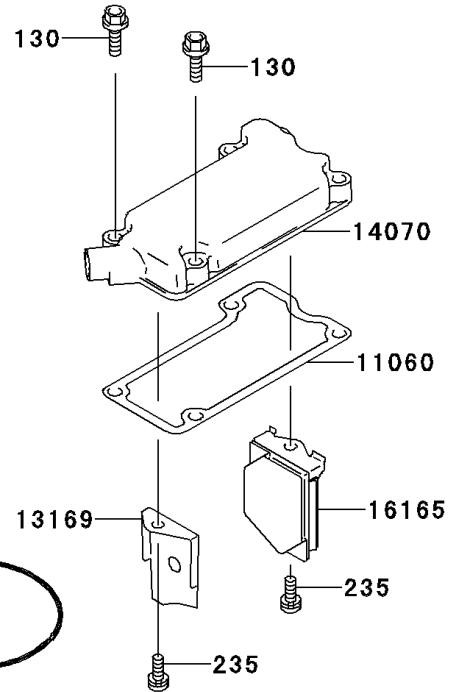

1995 GPZ 1100 PARTS DIAGRAM

Breather Cover/Oil Pan

E1432

1995 GPZ 1100 PARTS LIST

Breather Cover/Oil Pan

ITEM NAME	PART NUMBER	QUANTITY
BOLT-FLANGED,6X25 (Ref # 130)	130P0625	4
BOLT-FLANGED-SMALL (Ref # 132)	132J0625	2
BOLT-FLANGED-SMALL,6X40 (Ref # 132A)	132J0640	4
SCREW-PAN-WP-CROS (Ref # 235)	235B0610	2
O RING,90MM (Ref # 671)	671B2590	1
GASKET,OIL PAN (Ref # 11009)	11009-1981	1
GASKET,BREATHER BODY (Ref # 11060)	11060-1339	1
PLATE,BREATHER (Ref # 13169)	13169-1967	1
BODY-BREATHER (Ref # 14070)	14070-1084	1
VALVE-ASSY-RELIEF (Ref # 16130)	16130-1058	1
SEPARATOR,OIL (Ref # 16165)	16165-1053	1
WIRE-LEAD (Ref # 26011)	26011-1371	1
SWITCH,OIL PRESSURE (Ref # 27010)	27010-1313	1
PAN-OIL (Ref # 49034)	49034-1118	1
BOLT,6X25 (Ref # 92002)	92002-1344	2
BOLT,6X40 (Ref # 92002A)	92002-1345	2
NOZZLE,6X8,BLACK (Ref # 92062)	92062-1079	1
GASKET,12X22X2,DRAIN PLUG (Ref # 92065)	92065-097	2
PLUG,OIL DRAIN,12X15 (Ref # 92066)	92066-1174	2
PLUG,OIL LINE,1/8X7 (Ref # 92066A)	92066-1342	2
BAND,L=185 (Ref # 92072)	92072-1195	1
CLAMP,OIL TUBE (Ref # 92170)	92170-1188	1
CLAMP,OIL TUBE (Ref # 92170A)	92170-1189	1