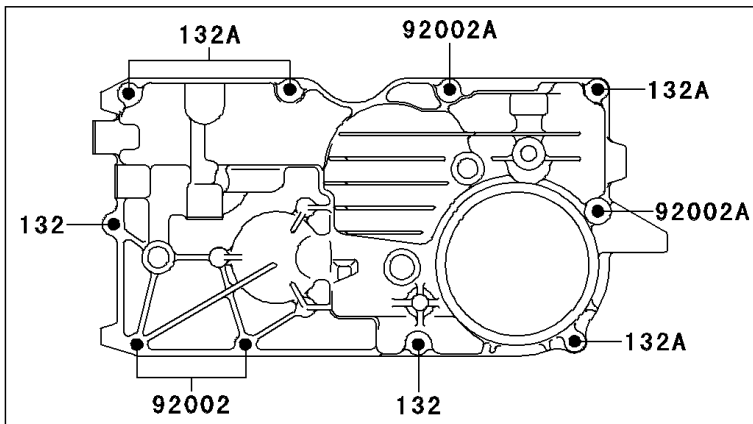

1995 GPZ 1100 PARTS DIAGRAM

Breather Cover/Oil Pan

E1432

1995 GPZ 1100 PARTS LIST

Breather Cover/Oil Pan

ITEM NAME	PART NUMBER	QUANTITY
BOLT-FLANGED,6X25 (Ref # 130)	130P0625	4
BOLT-FLANGED-SMALL (Ref # 132)	132J0625	2
BOLT-FLANGED-SMALL,6X40 (Ref # 132A)	132J0640	4
SCREW-PAN-WP-CROS (Ref # 235)	235B0610	2
O RING,90MM (Ref # 671)	671B2590	1
GASKET,OIL PAN (Ref # 11009)	11009-1981	1
GASKET,BREATHER BODY (Ref # 11060)	11060-1339	1
PLATE,BREATHER (Ref # 13169)	13169-1967	1
BODY-BREATHER (Ref # 14070)	14070-1084	1
VALVE-ASSY-RELIEF (Ref # 16130)	16130-1058	1
SEPARATOR,OIL (Ref # 16165)	16165-1053	1
WIRE-LEAD (Ref # 26011)	26011-1371	1
SWITCH,OIL PRESSURE (Ref # 27010)	27010-1313	1
PAN-OIL (Ref # 49034)	49034-1118	1
BOLT,6X25 (Ref # 92002)	92002-1344	2
BOLT,6X40 (Ref # 92002A)	92002-1345	2
NOZZLE,6X8,BLACK (Ref # 92062)	92062-1079	1
GASKET,12X22X2,DRAIN PLUG (Ref # 92065)	92065-097	2
PLUG,OIL DRAIN,12X15 (Ref # 92066)	92066-1174	2
PLUG,OIL LINE,1/8X7 (Ref # 92066A)	92066-1342	2
BAND,L=185 (Ref # 92072)	92072-1195	1
CLAMP,OIL TUBE (Ref # 92170)	92170-1188	1
CLAMP,OIL TUBE (Ref # 92170A)	92170-1189	1