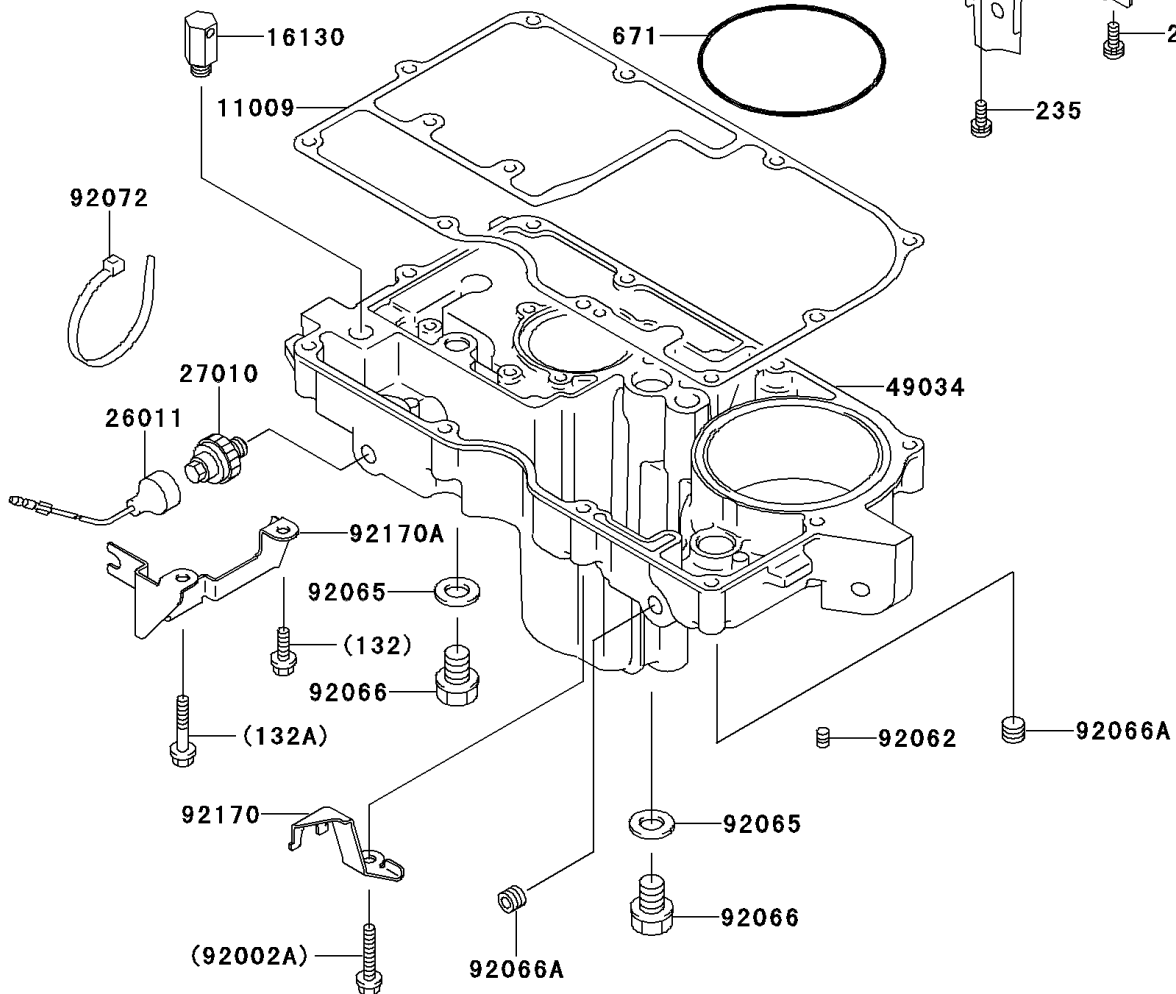

1995 GPZ 1100 PARTS DIAGRAM

Breather Cover/Oil Pan

E1432

1995 GPZ 1100 PARTS LIST

Breather Cover/Oil Pan

ITEM NAME	PART NUMBER	QUANTITY
BOLT-FLANGED,6X25 (Ref # 130)	130P0625	4
BOLT-FLANGED-SMALL (Ref # 132)	132J0625	2
BOLT-FLANGED-SMALL,6X40 (Ref # 132A)	132J0640	4
SCREW-PAN-WP-CROS (Ref # 235)	235B0610	2
O RING,90MM (Ref # 671)	671B2590	1
GASKET,OIL PAN (Ref # 11009)	11009-1981	1
GASKET,BREATHER BODY (Ref # 11060)	11060-1339	1
PLATE,BREATHER (Ref # 13169)	13169-1967	1
BODY-BREATHER (Ref # 14070)	14070-1084	1
VALVE-ASSY-RELIEF (Ref # 16130)	16130-1058	1
SEPARATOR,OIL (Ref # 16165)	16165-1053	1
WIRE-LEAD (Ref # 26011)	26011-1371	1
SWITCH,OIL PRESSURE (Ref # 27010)	27010-1313	1
PAN-OIL (Ref # 49034)	49034-1118	1
BOLT,6X25 (Ref # 92002)	92002-1344	2
BOLT,6X40 (Ref # 92002A)	92002-1345	2
NOZZLE,6X8,BLACK (Ref # 92062)	92062-1079	1
GASKET,12X22X2,DRAIN PLUG (Ref # 92065)	92065-097	2
PLUG,OIL DRAIN,12X15 (Ref # 92066)	92066-1174	2
PLUG,OIL LINE,1/8X7 (Ref # 92066A)	92066-1342	2
BAND,L=185 (Ref # 92072)	92072-1195	1
CLAMP,OIL TUBE (Ref # 92170)	92170-1188	1
CLAMP,OIL TUBE (Ref # 92170A)	92170-1189	1