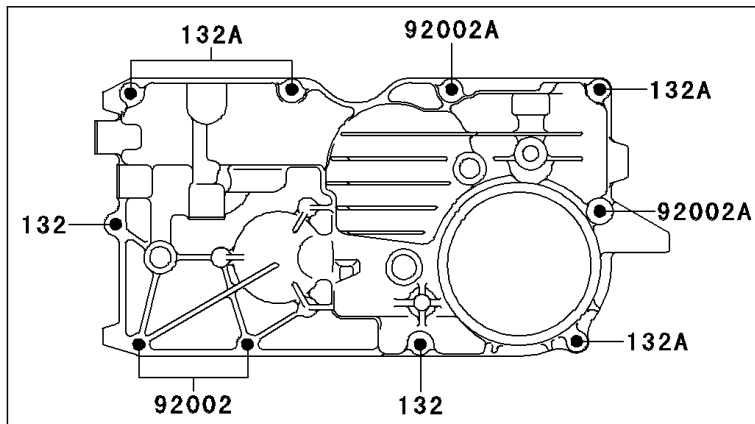

1996 GPZ 1100 PARTS DIAGRAM

Breather Cover/Oil Pan

E1432

1996 GPZ 1100 PARTS LIST

Breather Cover/Oil Pan

ITEM NAME	PART NUMBER	QUANTITY
BOLT-FLANGED,6X25 (Ref # 130)	130P0625	4
BOLT-FLANGED-SMALL (Ref # 132)	132J0625	2
BOLT-FLANGED-SMALL,6X40 (Ref # 132A)	132J0640	4
SCREW-PAN-WP-CROS (Ref # 235)	235B0610	2
O RING,90MM (Ref # 671)	671B2590	1
GASKET,OIL PAN (Ref # 11009)	11009-1981	1
GASKET,BREATHER BODY (Ref # 11060)	11060-1339	1
PLATE,BREATHER (Ref # 13169)	13169-1967	1
BODY-BREATHER (Ref # 14070)	14070-1084	1
VALVE-ASSY-RELIEF (Ref # 16130)	16130-1058	1
SEPARATOR,OIL (Ref # 16165)	16165-1053	1
WIRE-LEAD (Ref # 26011)	26011-1371	1
SWITCH,OIL PRESSURE (Ref # 27010)	27010-1313	1
PAN-OIL (Ref # 49034)	49034-1118	1
BOLT,6X25 (Ref # 92002)	92002-1344	2
BOLT,6X40 (Ref # 92002A)	92002-1345	2
NOZZLE,6X8,BLACK (Ref # 92062)	92062-1079	1
GASKET,12X22X2,DRAIN PLUG (Ref # 92065)	92065-097	2
PLUG,OIL DRAIN,12X15 (Ref # 92066)	92066-1174	2
PLUG,OIL LINE,1/8X7 (Ref # 92066A)	92066-1342	2
BAND,L=185 (Ref # 92072)	92072-1195	1
CLAMP,OIL TUBE (Ref # 92170)	92170-1188	1
CLAMP,OIL TUBE (Ref # 92170A)	92170-1189	1