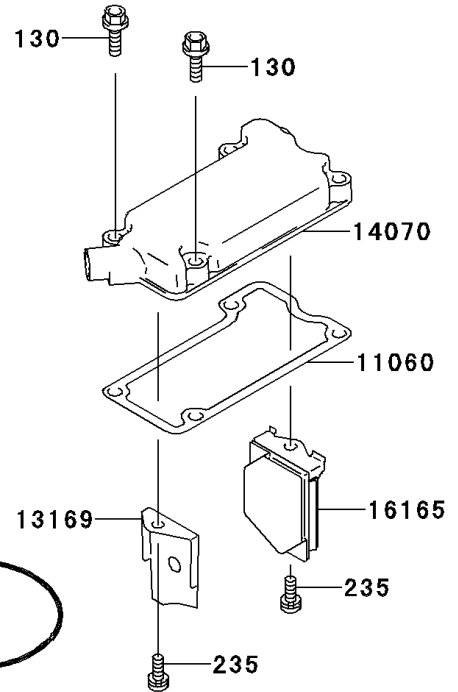

1996 GPZ 1100 PARTS DIAGRAM

Breather Cover/Oil Pan

E1432

1996 GPZ 1100 PARTS LIST

Breather Cover/Oil Pan

ITEM NAME	PART NUMBER	QUANTITY
BOLT-FLANGED,6X25 (Ref # 130)	130P0625	4
BOLT-FLANGED-SMALL (Ref # 132)	132J0625	2
BOLT-FLANGED-SMALL,6X40 (Ref # 132A)	132J0640	4
SCREW-PAN-WP-CROS (Ref # 235)	235B0610	2
O RING,90MM (Ref # 671)	671B2590	1
GASKET,OIL PAN (Ref # 11009)	11009-1981	1
GASKET,BREATHER BODY (Ref # 11060)	11060-1339	1
PLATE,BREATHER (Ref # 13169)	13169-1967	1
BODY-BREATHER (Ref # 14070)	14070-1084	1
VALVE-ASSY-RELIEF (Ref # 16130)	16130-1058	1
SEPARATOR,OIL (Ref # 16165)	16165-1053	1
WIRE-LEAD (Ref # 26011)	26011-1371	1
SWITCH,OIL PRESSURE (Ref # 27010)	27010-1313	1
PAN-OIL (Ref # 49034)	49034-1118	1
BOLT,6X25 (Ref # 92002)	92002-1344	2
BOLT,6X40 (Ref # 92002A)	92002-1345	2
NOZZLE,6X8,BLACK (Ref # 92062)	92062-1079	1
GASKET,12X22X2,DRAIN PLUG (Ref # 92065)	92065-097	2
PLUG,OIL DRAIN,12X15 (Ref # 92066)	92066-1174	2
PLUG,OIL LINE,1/8X7 (Ref # 92066A)	92066-1342	2
BAND,L=185 (Ref # 92072)	92072-1195	1
CLAMP,OIL TUBE (Ref # 92170)	92170-1188	1
CLAMP,OIL TUBE (Ref # 92170A)	92170-1189	1