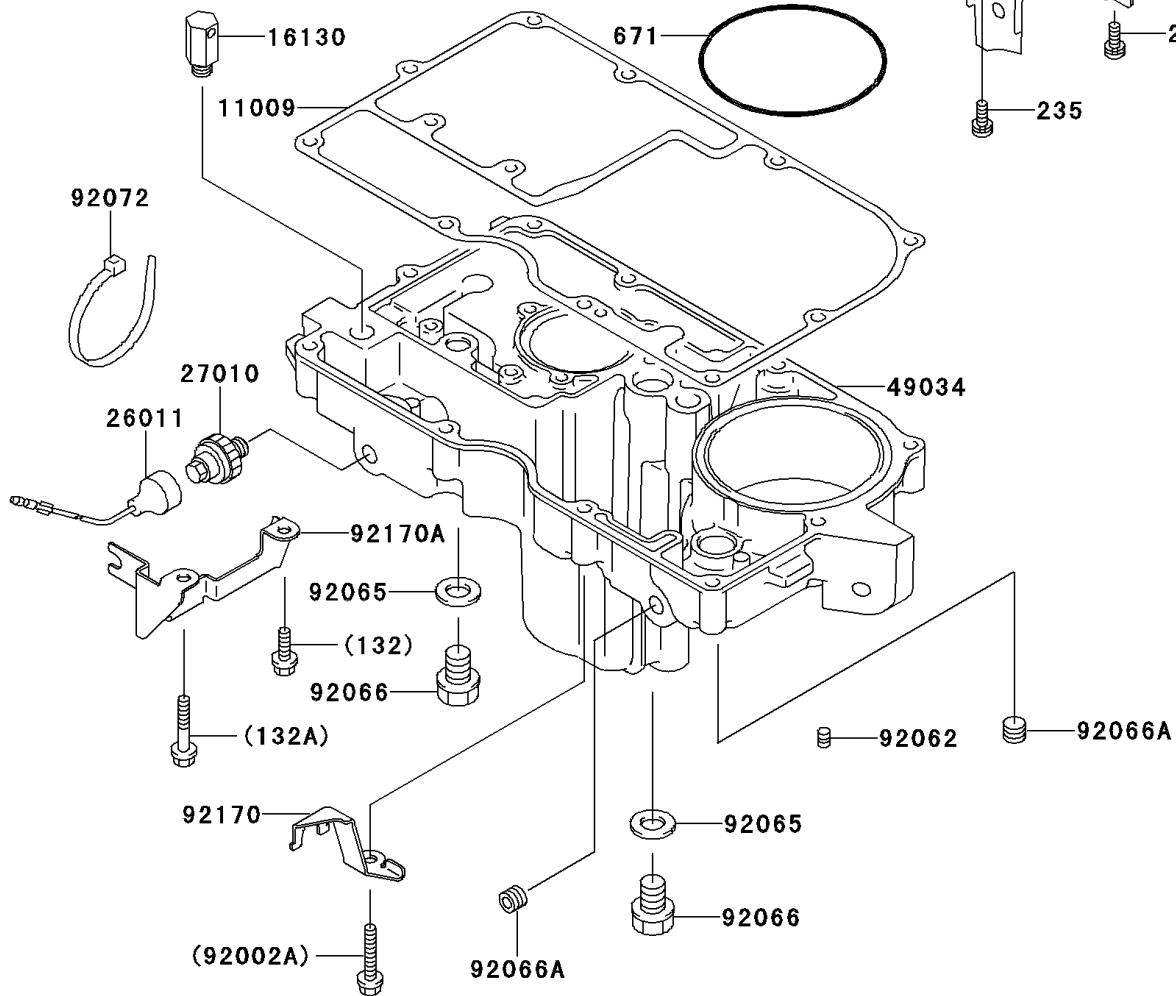

1996 GPZ 1100 PARTS DIAGRAM

Breather Cover/Oil Pan

E1432

1996 GPZ 1100 PARTS LIST

Breather Cover/Oil Pan

ITEM NAME	PART NUMBER	QUANTITY
BOLT-FLANGED,6X25 (Ref # 130)	130P0625	4
BOLT-FLANGED-SMALL (Ref # 132)	132J0625	2
BOLT-FLANGED-SMALL,6X40 (Ref # 132A)	132J0640	4
SCREW-PAN-WP-CROS (Ref # 235)	235B0610	2
O RING,90MM (Ref # 671)	671B2590	1
GASKET,OIL PAN (Ref # 11009)	11009-1981	1
GASKET,BREATHER BODY (Ref # 11060)	11060-1339	1
PLATE,BREATHER (Ref # 13169)	13169-1967	1
BODY-BREATHER (Ref # 14070)	14070-1084	1
VALVE-ASSY-RELIEF (Ref # 16130)	16130-1058	1
SEPARATOR,OIL (Ref # 16165)	16165-1053	1
WIRE-LEAD (Ref # 26011)	26011-1371	1
SWITCH,OIL PRESSURE (Ref # 27010)	27010-1313	1
PAN-OIL (Ref # 49034)	49034-1118	1
BOLT,6X25 (Ref # 92002)	92002-1344	2
BOLT,6X40 (Ref # 92002A)	92002-1345	2
NOZZLE,6X8,BLACK (Ref # 92062)	92062-1079	1
GASKET,12X22X2,DRAIN PLUG (Ref # 92065)	92065-097	2
PLUG,OIL DRAIN,12X15 (Ref # 92066)	92066-1174	2
PLUG,OIL LINE,1/8X7 (Ref # 92066A)	92066-1342	2
BAND,L=185 (Ref # 92072)	92072-1195	1
CLAMP,OIL TUBE (Ref # 92170)	92170-1188	1
CLAMP,OIL TUBE (Ref # 92170A)	92170-1189	1