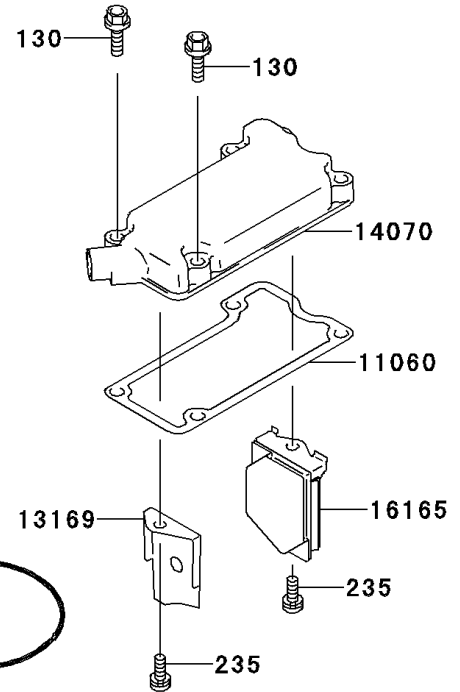

# 1997 GPZ 1100 PARTS DIAGRAM

Breather Cover/Oil Pan

E1432

# 1997 GPZ 1100 PARTS LIST

## Breather Cover/Oil Pan

ITEM NAME	PART NUMBER	QUANTITY
BOLT-FLANGED,6X25 (Ref # 130)	130P0625	4
BOLT-FLANGED-SMALL (Ref # 132)	132J0625	2
BOLT-FLANGED-SMALL,6X40 (Ref # 132A)	132J0640	4
SCREW-PAN-WP-CROS (Ref # 235)	235B0610	2
O RING,90MM (Ref # 671)	671B2590	1
GASKET,OIL PAN (Ref # 11009)	11009-1981	1
GASKET,BREATHER BODY (Ref # 11060)	11060-1339	1
PLATE,BREATHER (Ref # 13169)	13169-1967	1
BODY-BREATHER (Ref # 14070)	14070-1084	1
VALVE-ASSY-RELIEF (Ref # 16130)	16130-1058	1
SEPARATOR,OIL (Ref # 16165)	16165-1053	1
WIRE-LEAD (Ref # 26011)	26011-1371	1
SWITCH,OIL PRESSURE (Ref # 27010)	27010-1313	1
PAN-OIL (Ref # 49034)	49034-1118	1
BOLT,6X25 (Ref # 92002)	92002-1344	2
BOLT,6X40 (Ref # 92002A)	92002-1345	2
NOZZLE,6X8,BLACK (Ref # 92062)	92062-1079	1
GASKET,12X22X2,DRAIN PLUG (Ref # 92065)	92065-097	2
PLUG,OIL DRAIN,12X15 (Ref # 92066)	92066-1174	2
PLUG,OIL LINE,1/8X7 (Ref # 92066A)	92066-1342	2
BAND,L=185 (Ref # 92072)	92072-1195	1
CLAMP,OIL TUBE (Ref # 92170)	92170-1188	1
CLAMP,OIL TUBE (Ref # 92170A)	92170-1189	1