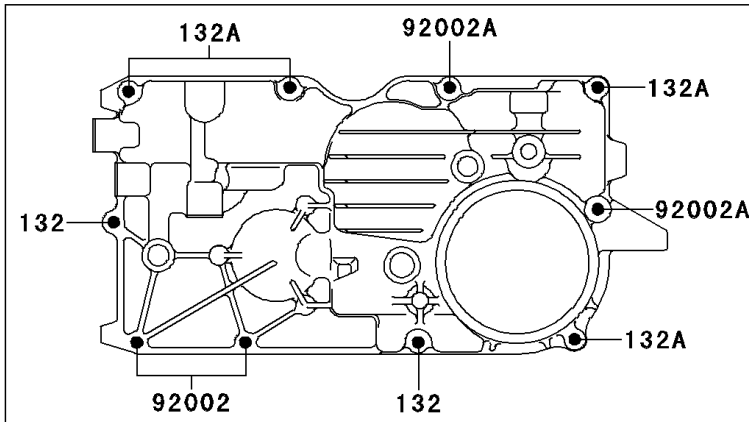

# 1997 GPZ 1100 PARTS DIAGRAM

Breather Cover/Oil Pan

E1432

## Breather Cover/Oil Pan

ITEM NAME	PART NUMBER	QUANTITY
BOLT-FLANGED,6X25 (Ref # 130)	130P0625	4
BOLT-FLANGED-SMALL (Ref # 132)	132J0625	2
BOLT-FLANGED-SMALL,6X40 (Ref # 132A)	132J0640	4
SCREW-PAN-WP-CROS (Ref # 235)	235B0610	2
O RING,90MM (Ref # 671)	671B2590	1
GASKET,OIL PAN (Ref # 11009)	11009-1981	1
GASKET,BREATHER BODY (Ref # 11060)	11060-1339	1
PLATE,BREATHER (Ref # 13169)	13169-1967	1
BODY-BREATHER (Ref # 14070)	14070-1084	1
VALVE-ASSY-RELIEF (Ref # 16130)	16130-1058	1
SEPARATOR,OIL (Ref # 16165)	16165-1053	1
WIRE-LEAD (Ref # 26011)	26011-1371	1
SWITCH,OIL PRESSURE (Ref # 27010)	27010-1313	1
PAN-OIL (Ref # 49034)	49034-1118	1
BOLT,6X25 (Ref # 92002)	92002-1344	2
BOLT,6X40 (Ref # 92002A)	92002-1345	2
NOZZLE,6X8,BLACK (Ref # 92062)	92062-1079	1
GASKET,12X22X2,DRAIN PLUG (Ref # 92065)	92065-097	2
PLUG,OIL DRAIN,12X15 (Ref # 92066)	92066-1174	2
PLUG,OIL LINE,1/8X7 (Ref # 92066A)	92066-1342	2
BAND,L=185 (Ref # 92072)	92072-1195	1
CLAMP,OIL TUBE (Ref # 92170)	92170-1188	1
CLAMP,OIL TUBE (Ref # 92170A)	92170-1189	1