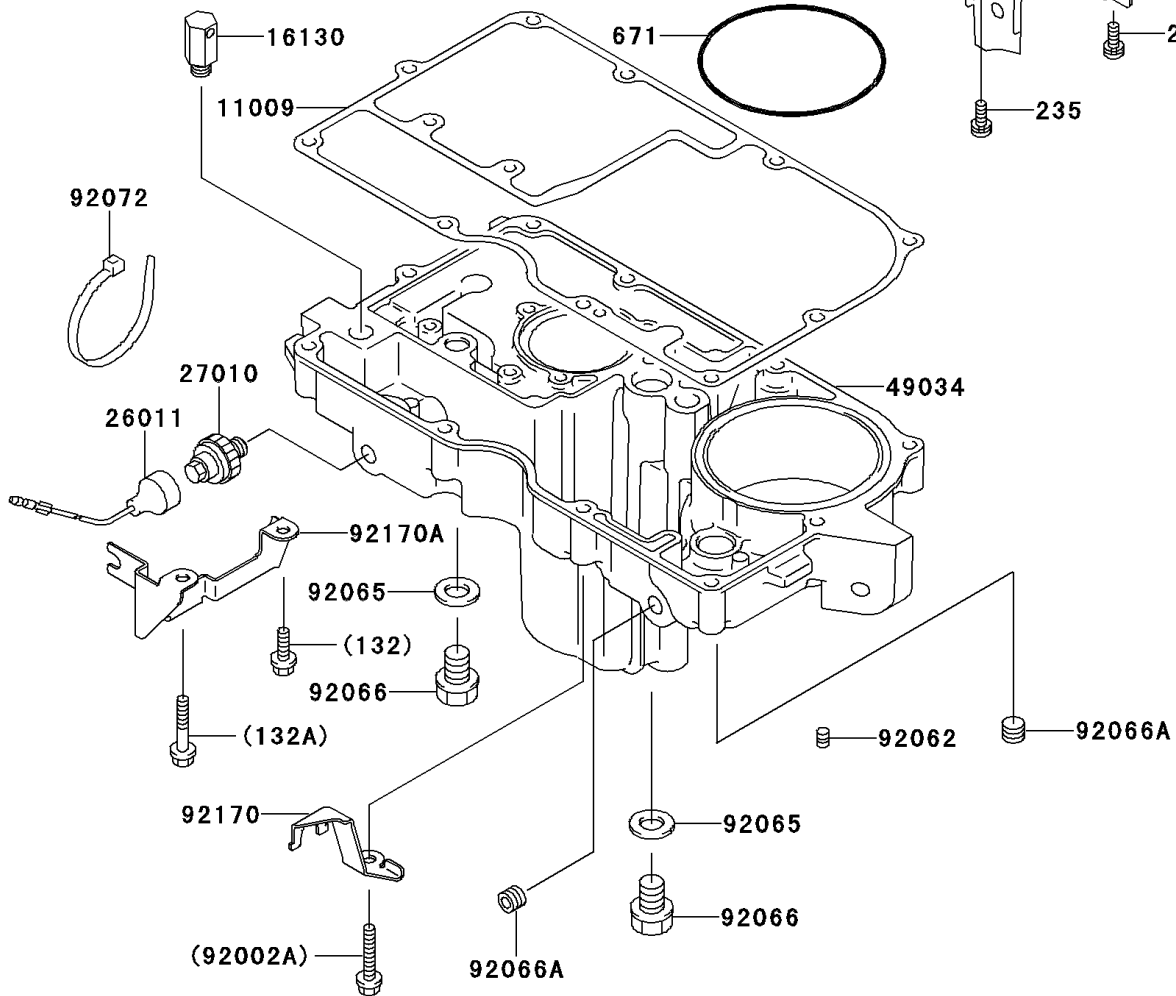

# 1997 GPZ 1100 PARTS DIAGRAM

Breather Cover/Oil Pan

E1432

# 1997 GPZ 1100 PARTS LIST

## Breather Cover/Oil Pan

ITEM NAME	PART NUMBER	QUANTITY
BOLT-FLANGED,6X25 (Ref # 130)	130P0625	4
BOLT-FLANGED-SMALL (Ref # 132)	132J0625	2
BOLT-FLANGED-SMALL,6X40 (Ref # 132A)	132J0640	4
SCREW-PAN-WP-CROS (Ref # 235)	235B0610	2
O RING,90MM (Ref # 671)	671B2590	1
GASKET,OIL PAN (Ref # 11009)	11009-1981	1
GASKET,BREATHER BODY (Ref # 11060)	11060-1339	1
PLATE,BREATHER (Ref # 13169)	13169-1967	1
BODY-BREATHER (Ref # 14070)	14070-1084	1
VALVE-ASSY-RELIEF (Ref # 16130)	16130-1058	1
SEPARATOR,OIL (Ref # 16165)	16165-1053	1
WIRE-LEAD (Ref # 26011)	26011-1371	1
SWITCH,OIL PRESSURE (Ref # 27010)	27010-1313	1
PAN-OIL (Ref # 49034)	49034-1118	1
BOLT,6X25 (Ref # 92002)	92002-1344	2
BOLT,6X40 (Ref # 92002A)	92002-1345	2
NOZZLE,6X8,BLACK (Ref # 92062)	92062-1079	1
GASKET,12X22X2,DRAIN PLUG (Ref # 92065)	92065-097	2
PLUG,OIL DRAIN,12X15 (Ref # 92066)	92066-1174	2
PLUG,OIL LINE,1/8X7 (Ref # 92066A)	92066-1342	2
BAND,L=185 (Ref # 92072)	92072-1195	1
CLAMP,OIL TUBE (Ref # 92170)	92170-1188	1
CLAMP,OIL TUBE (Ref # 92170A)	92170-1189	1