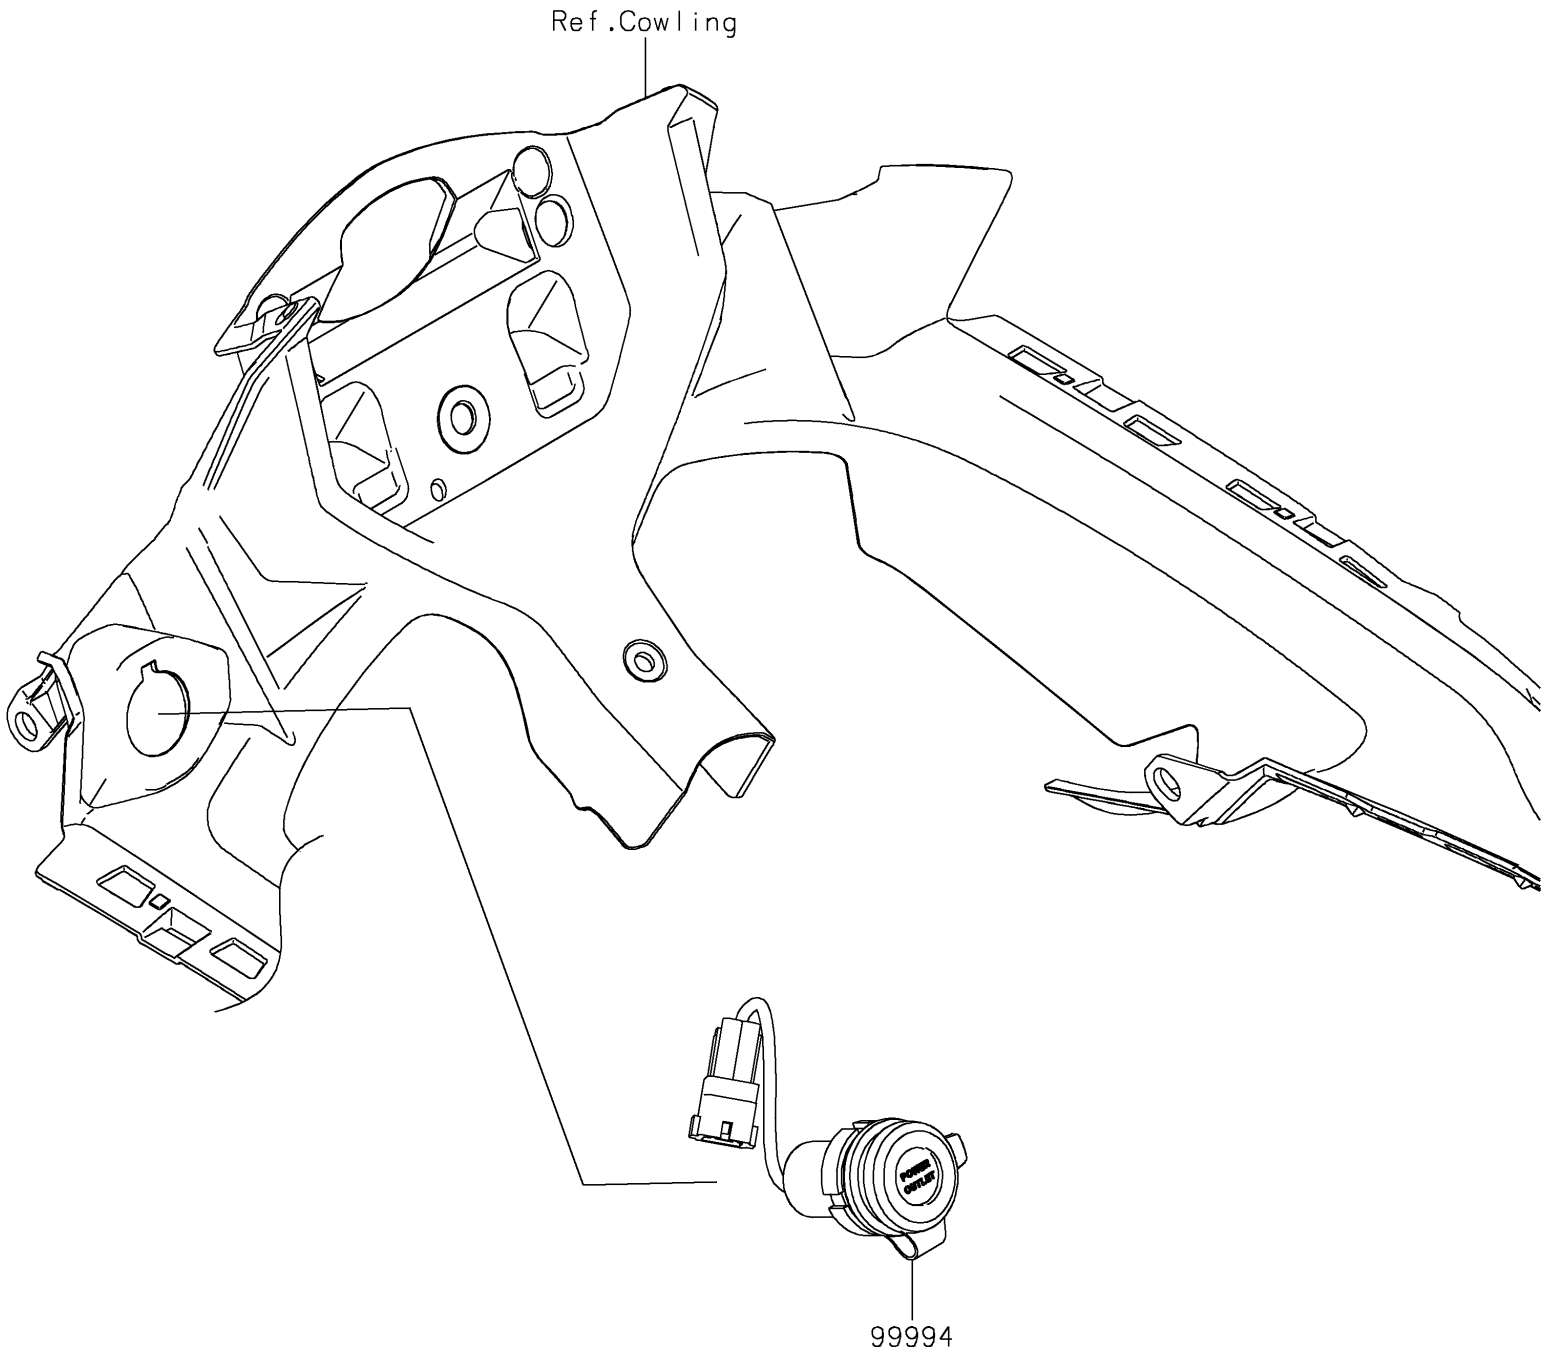

# 2023 Ninja® 650 PARTS DIAGRAM

Accessory(DC Output)

F2910J

## 2023 Ninja® 650 PARTS LIST

Accessory(DC Output)

ITEM NAME	PART NUMBER	QUANTITY
DC OUTPUT(12V SOCKET) (Ref # 99994)	99994-1373	1